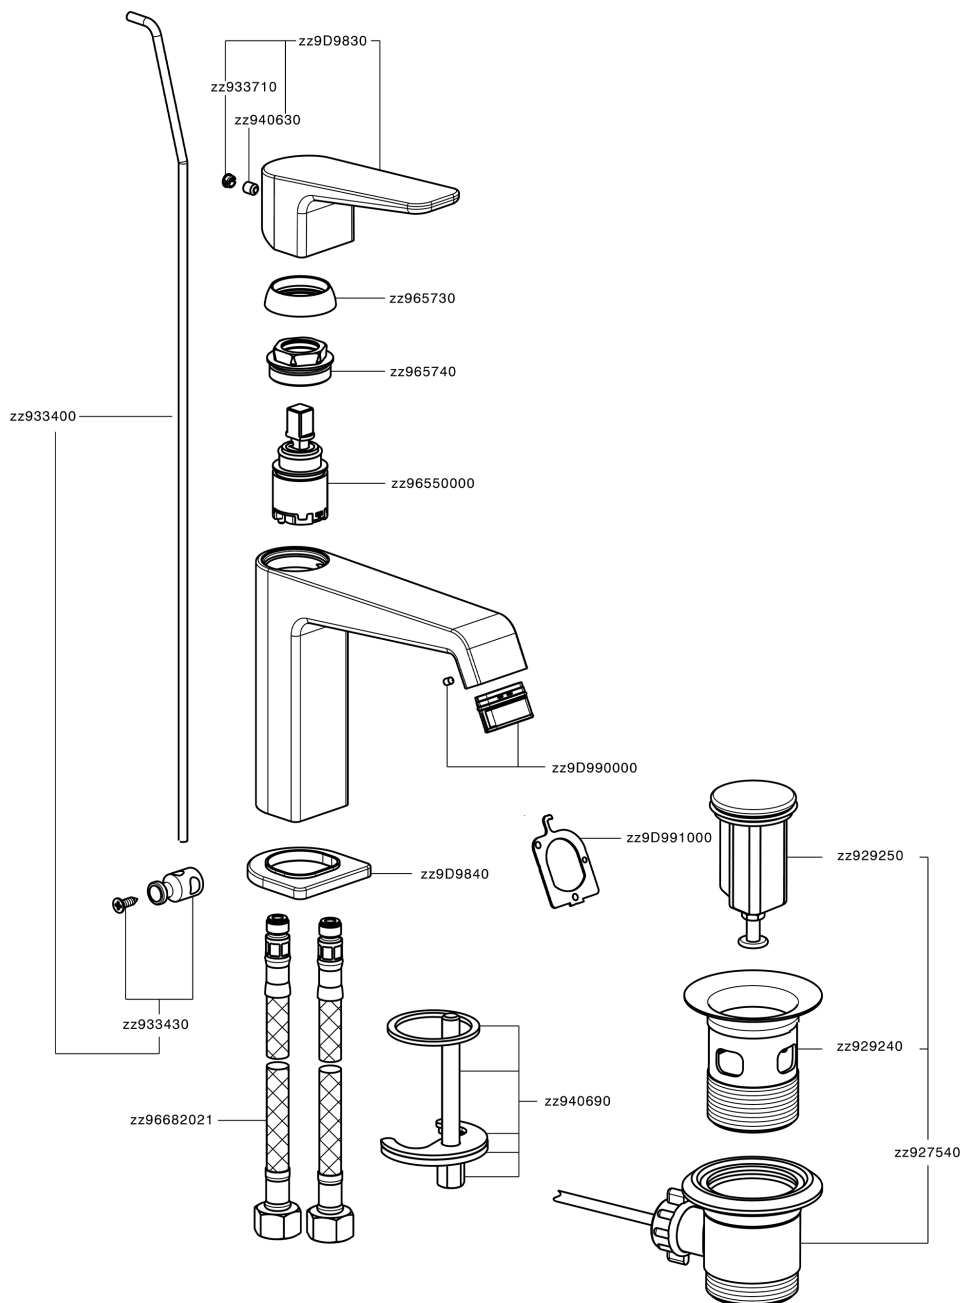

Single lever 'large' washbasin mixer ROCK&ROLL_RL000494

MODEL **RL000494**

Single lever 'large' washbasin mixer, with 1"1/4 automatic pop up waste, G.3/8" stainless steel flexible hoses

AVAILABLE FINISHINGS

-  **21** 21 Chrome
-  **2F** 2F Brushed Nickel
-  **40** 40 Matt Black

CHARACTERISTICS

Cartridge Spare Parts **ZZ96550000**

25 mm Cartridge

Single lever 'large' washbasin mixer ROCK&ROLL_RL000494

RL000494

<https://en.cisal.it/single-lever-large-washbasin-mixer-rockroll-rl000494>

2025-01-03