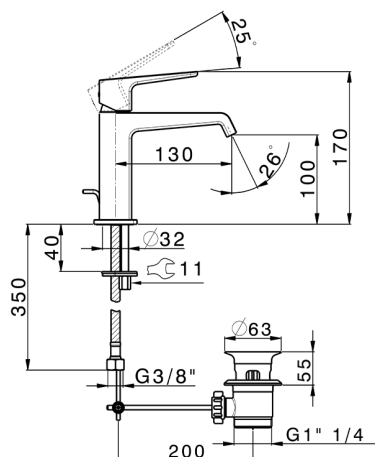

Single lever 'large' washbasin mixer ROCK&ROLL_RL000494

MODEL **RL000494**

Single lever 'large' washbasin mixer, with 1"1/4 automatic pop up waste, G.3/8" stainless steel flexible hoses

AVAILABLE FINISHINGS

-  **21** 21 Chrome
-  **2F** 2F Brushed Nickel
-  **40** 40 Matt Black

CHARACTERISTICS

Cartridge Spare Parts **ZZ96550000**

25 mm Cartridge

Single lever 'large' washbasin mixer ROCK&ROLL_RL000494

RL000494

<https://en.cisal.it/single-lever-large-washbasin-mixer-rockroll-rl000494>

2025-01-03