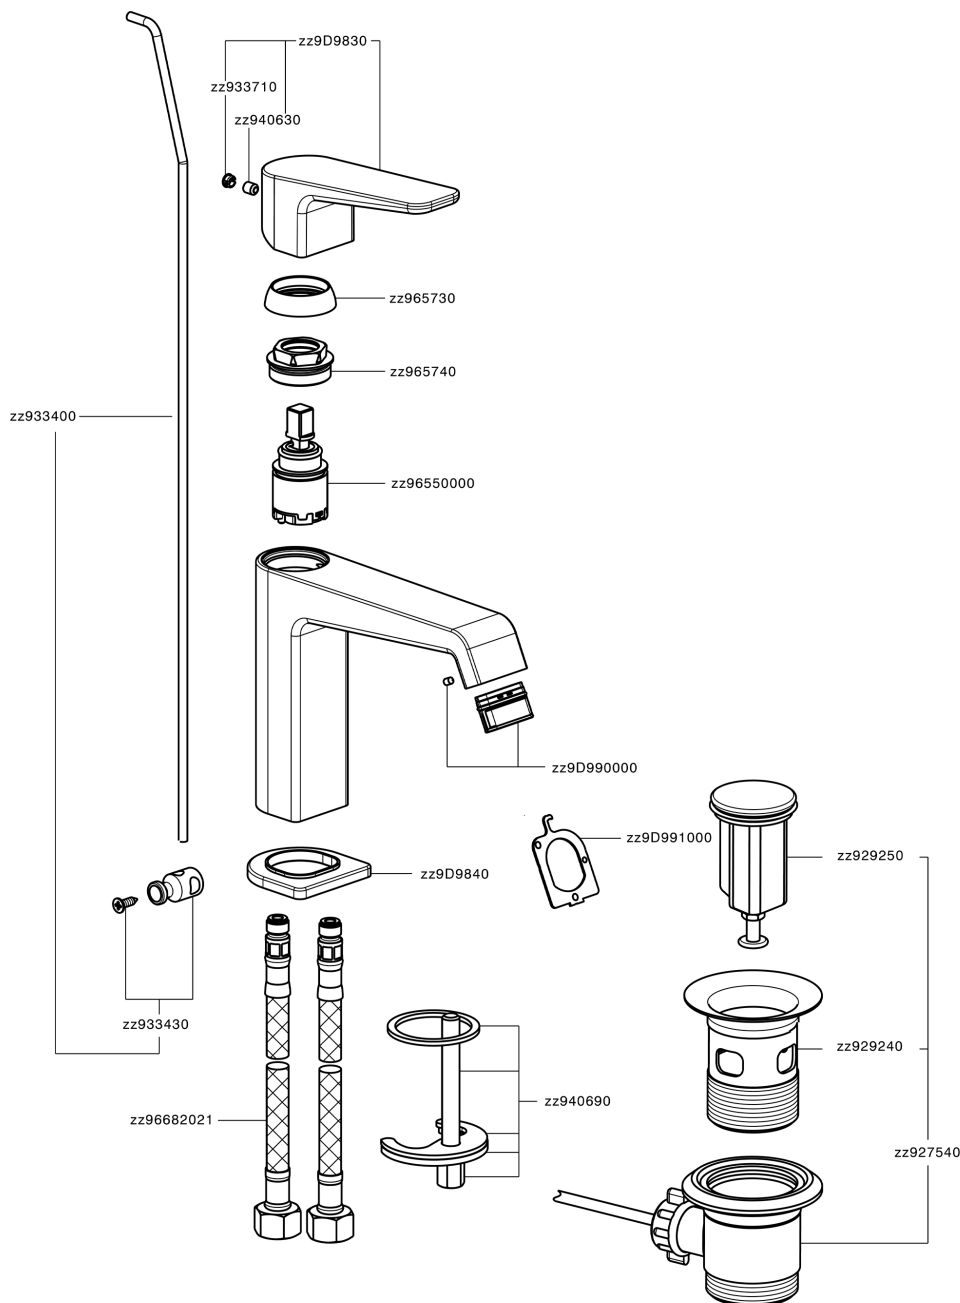

## Single lever 'large' washbasin mixer ROCK&ROLL\_RL000494

RL000494

<https://en.cisal.it/single-lever-large-washbasin-mixer-rockroll-rl000494>

2025-01-03