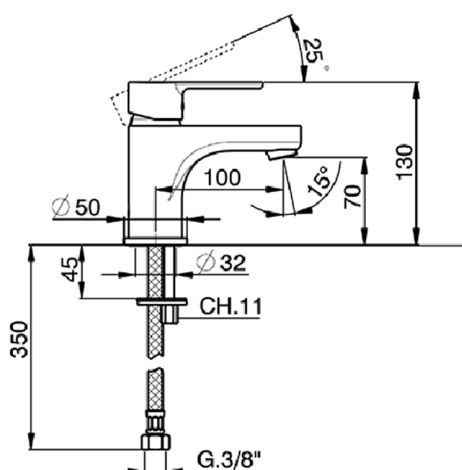

Single lever washbasin mixer TENDER_C2000540

MODEL **C2000540**

Single lever washbasin mixer, without waste, G.3/8" stainless steel flexible hoses

AVAILABLE FINISHINGS

CHARACTERISTICS

Cartridge Spare Parts **ZZ95435000**

35 mm Cartridge

EcoStop

EcoStop feature limits water flow to approximately 50% of maximum output with one point of resistance on setting. Push slightly past the middle stop only when full water output is required. This will save water up to 50%.

Single lever washbasin mixer TENDER_C2000540

C2000540

<https://en.cisal.it/single-lever-washbasin-mixer-tender-c2000540>

2026-04-08