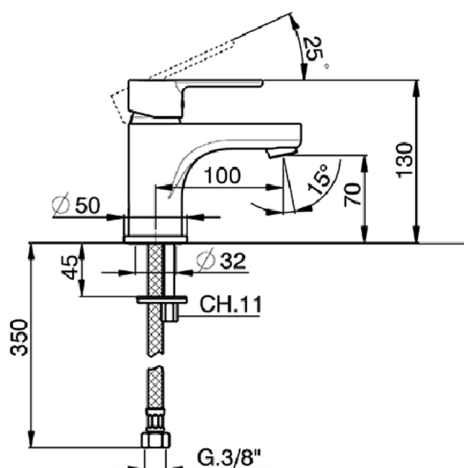

## Single lever washbasin mixer TENDER\_C2000540

MODEL **C2000540**

Single lever washbasin mixer, without waste, G.3/8" stainless steel flexible hoses

AVAILABLE FINISHINGS

CHARACTERISTICS

Cartridge Spare Parts **ZZ95435000**

**35 mm Cartridge**

### EcoStop

EcoStop feature limits water flow to approximately 50% of maximum output with one point of resistance on setting. Push slightly past the middle stop only when full water output is required. This will save water up to 50%.

## Single lever washbasin mixer TENDER\_C2000540

C2000540

<https://en.cisal.it/single-lever-washbasin-mixer-tender-c2000540>

2026-04-08