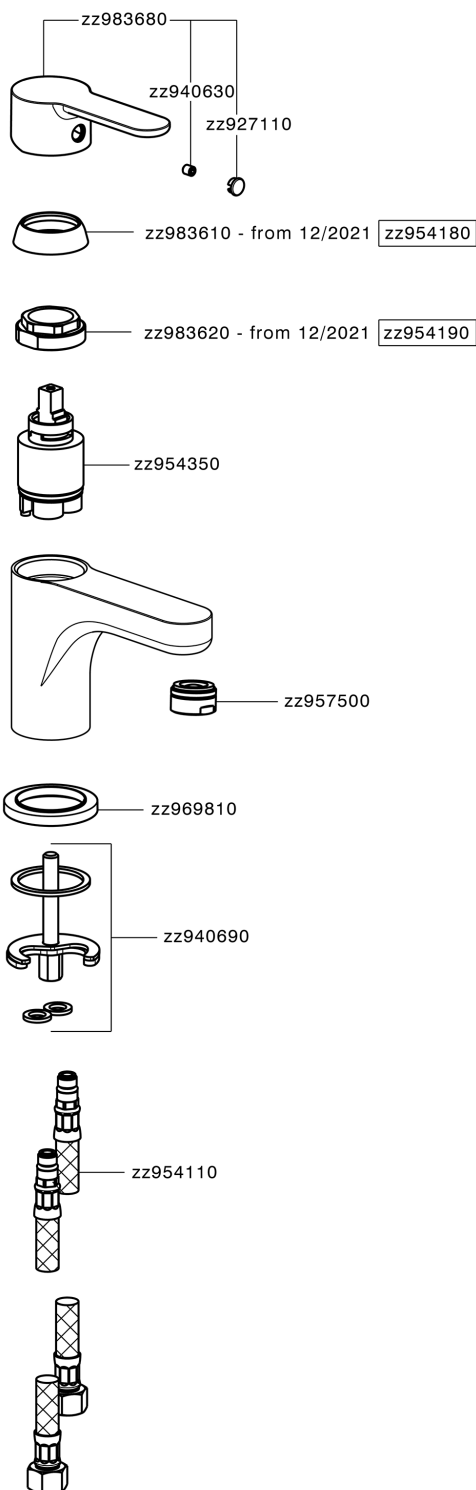

Single lever washbasin mixer TENDER_C2000540

C2000540

<https://en.cisal.it/single-lever-washbasin-mixer-tender-c2000540>

2026-04-08