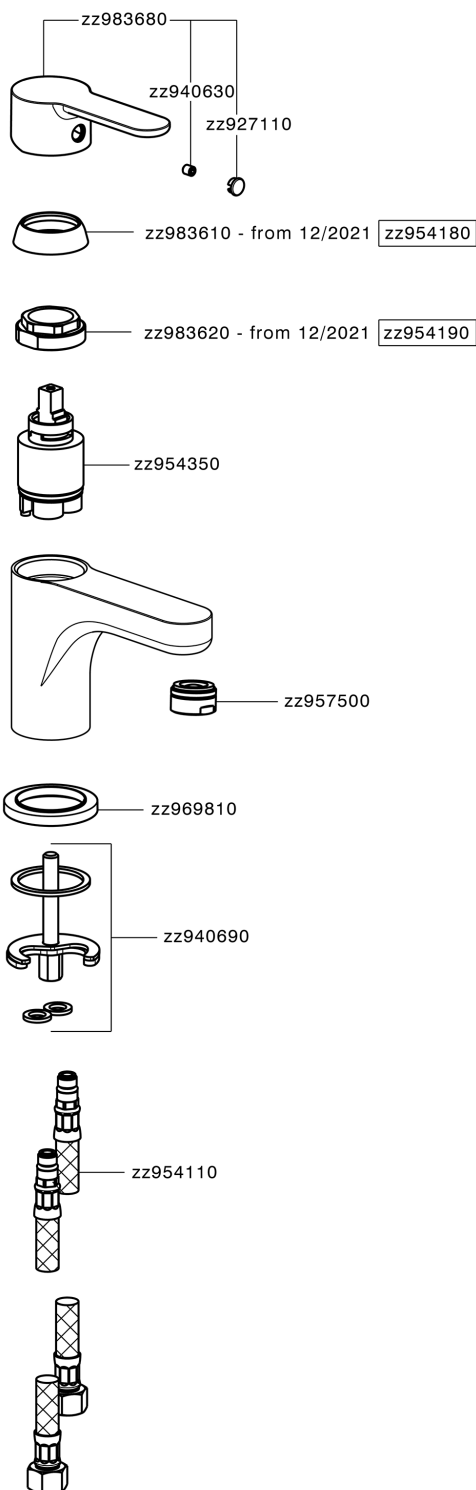

## Single lever washbasin mixer TENDER\_C2000540

MODEL **C2000540**

Single lever washbasin mixer, without waste, G.3/8" stainless steel flexible hoses

AVAILABLE FINISHINGS

CHARACTERISTICS

Cartridge Spare Parts **ZZ95435000**

**35 mm Cartridge**

### EcoStop

EcoStop feature limits water flow to approximately 50% of maximum output with one point of resistance on setting. Push slightly past the middle stop only when full water output is required. This will save water up to 50%.

## Single lever washbasin mixer TENDER\_C2000540

C2000540

<https://en.cisal.it/single-lever-washbasin-mixer-tender-c2000540>

2026-04-08