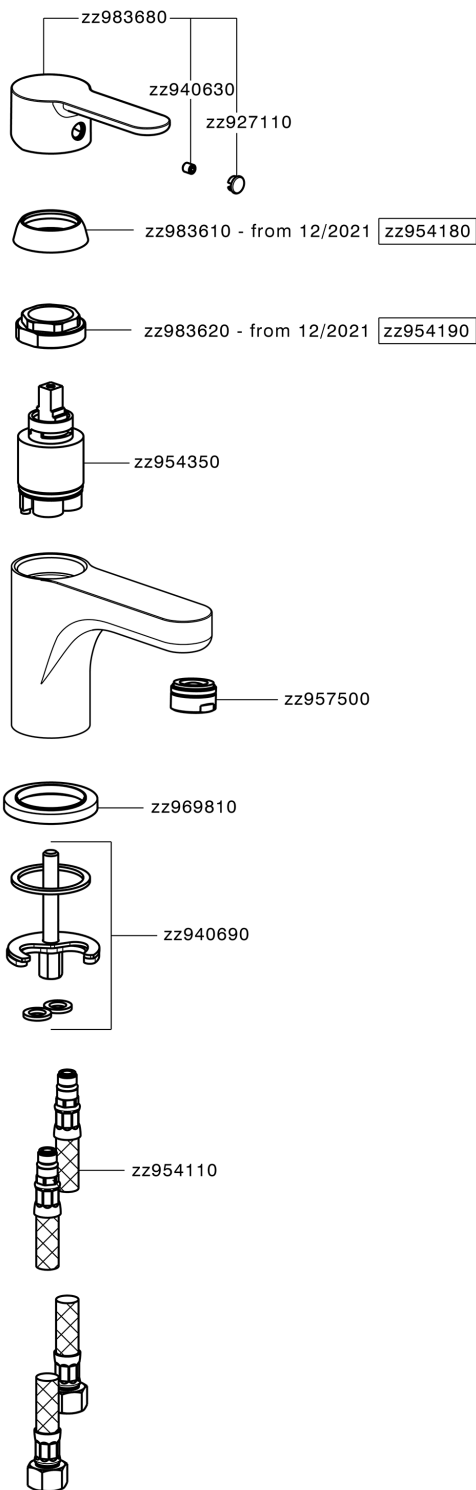

Single lever washbasin mixer TENDER_C2000540

MODEL **C2000540**

Single lever washbasin mixer, without waste, G.3/8" stainless steel flexible hoses

AVAILABLE FINISHINGS

CHARACTERISTICS

Cartridge Spare Parts **ZZ95435000**

35 mm Cartridge

EcoStop

EcoStop feature limits water flow to approximately 50% of maximum output with one point of resistance on setting. Push slightly past the middle stop only when full water output is required. This will save water up to 50%.

Single lever washbasin mixer TENDER_C2000540

C2000540

<https://en.cisal.it/single-lever-washbasin-mixer-tender-c2000540>

2026-06-13