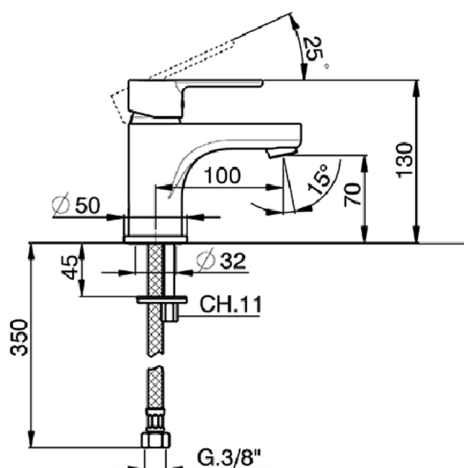

Single lever washbasin mixer TENDER_C2000540

MODEL **C2000540**

Single lever washbasin mixer, without waste, G.3/8" stainless steel flexible hoses

AVAILABLE FINISHINGS

CHARACTERISTICS

Cartridge Spare Parts **ZZ95435000**

35 mm Cartridge

EcoStop

EcoStop feature limits water flow to approximately 50% of maximum output with one point of resistance on setting. Push slightly past the middle stop only when full water output is required. This will save water up to 50%.

Single lever washbasin mixer TENDER_C2000540

C2000540

<https://en.cisal.it/single-lever-washbasin-mixer-tender-c2000540>

2026-04-29