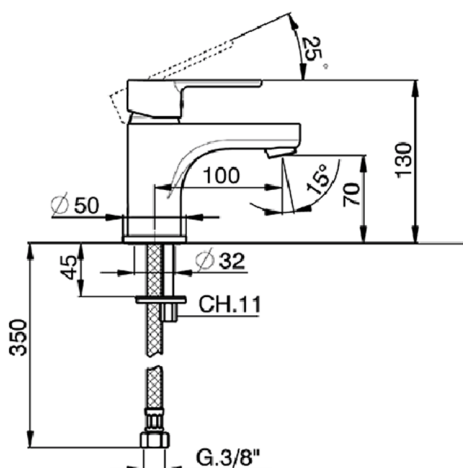

Single lever washbasin mixer TENDER_C2000540

MODEL **C2000540**

Single lever washbasin mixer, without waste, G.3/8" stainless steel flexible hoses

AVAILABLE FINISHINGS

CHARACTERISTICS

Cartridge Spare Parts **ZZ95435000**

35 mm Cartridge

EcoStop

EcoStop feature limits water flow to approximately 50% of maximum output with one point of resistance on setting. Push slightly past the middle stop only when full water output is required. This will save water up to 50%.

Single lever washbasin mixer TENDER_C2000540

C2000540

<https://en.cisal.it/single-lever-washbasin-mixer-tender-c2000540>

2026-06-13