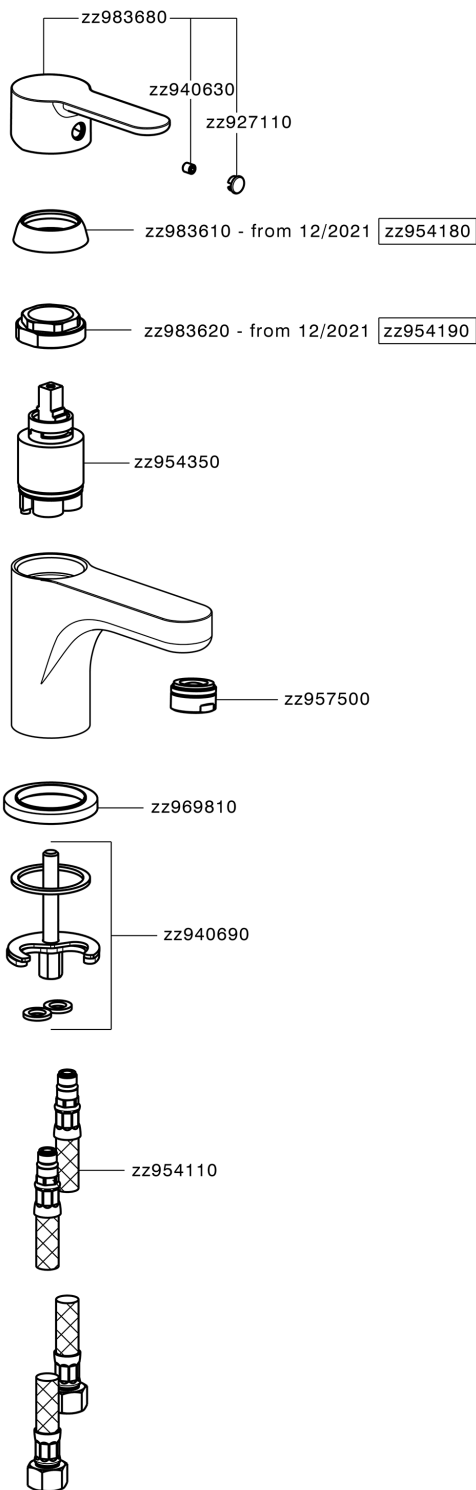

Single lever washbasin mixer TENDER_C2000540

MODEL **C2000540**

Single lever washbasin mixer, without waste, G.3/8" stainless steel flexible hoses

AVAILABLE FINISHINGS

CHARACTERISTICS

Cartridge Spare Parts **ZZ95435000**

35 mm Cartridge

EcoStop

EcoStop feature limits water flow to approximately 50% of maximum output with one point of resistance on setting. Push slightly past the middle stop only when full water output is required. This will save water up to 50%.

Single lever washbasin mixer TENDER_C2000540

C2000540

<https://en.cisal.it/single-lever-washbasin-mixer-tender-c2000540>

2026-04-29