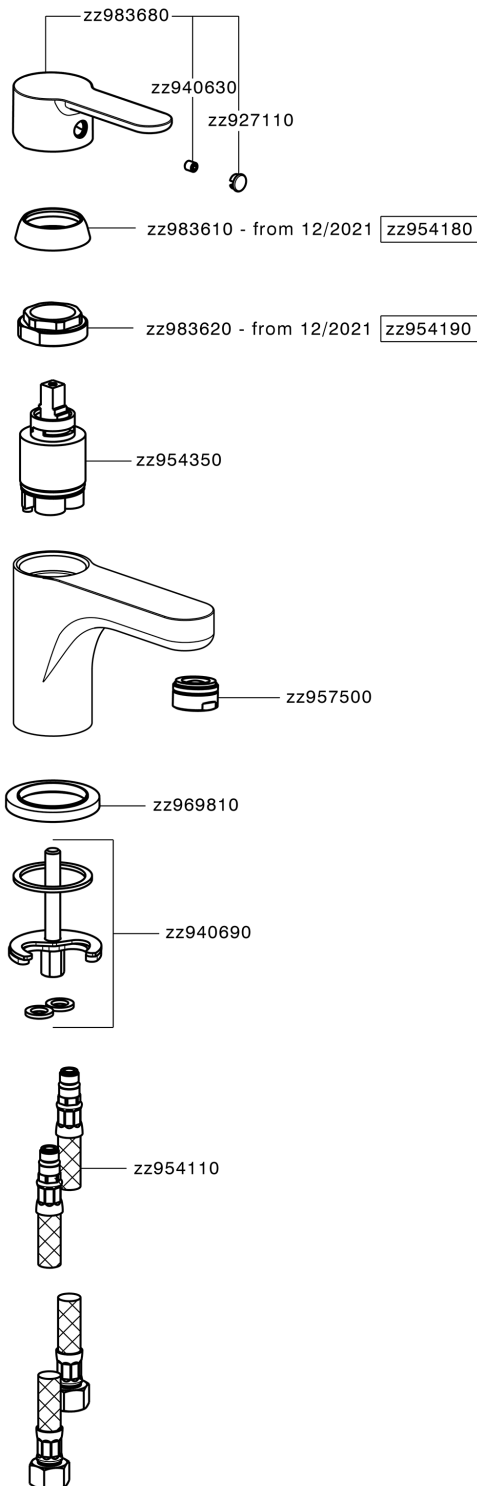

## Single lever washbasin mixer TENDER\_C2000540

C2000540

<https://en.cisal.it/single-lever-washbasin-mixer-tender-c2000540>

2026-06-14