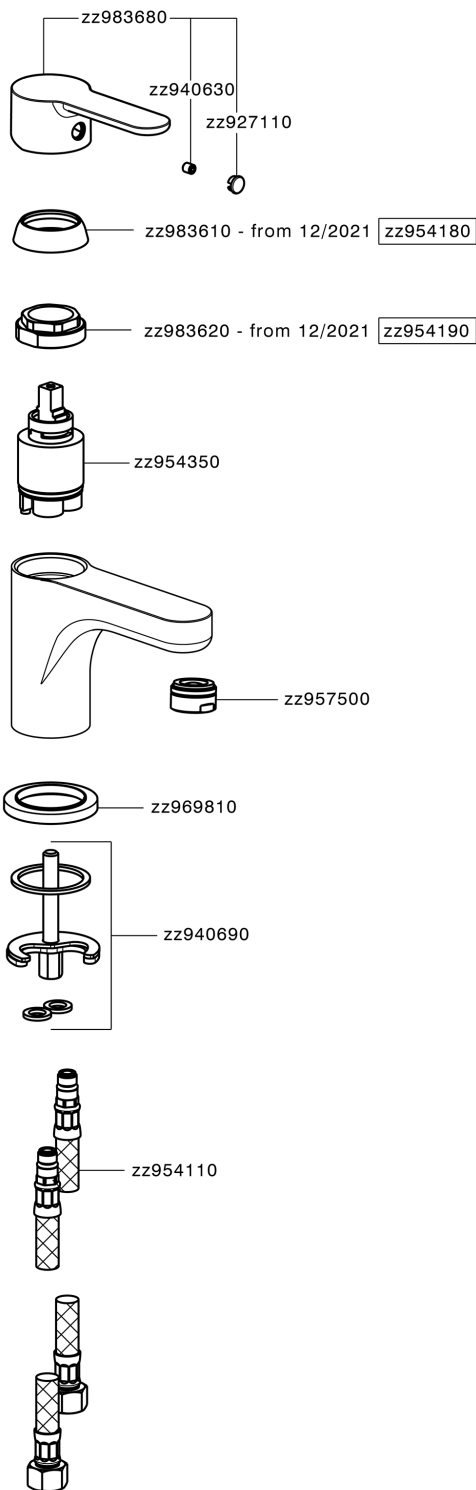

Single lever washbasin mixer TENDER_C2000540

C2000540

<https://en.cisal.it/single-lever-washbasin-mixer-tender-c2000540>

2026-04-30