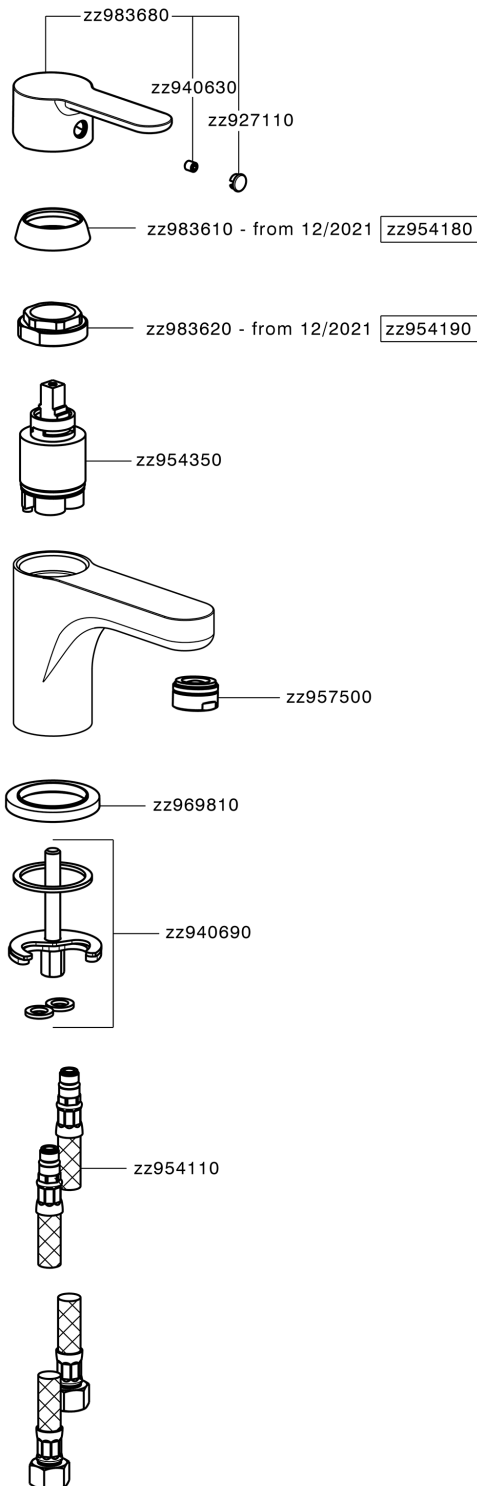

## Single lever washbasin mixer TENDER\_C2000540

C2000540

<https://en.cisal.it/single-lever-washbasin-mixer-tender-c2000540>

2026-05-20