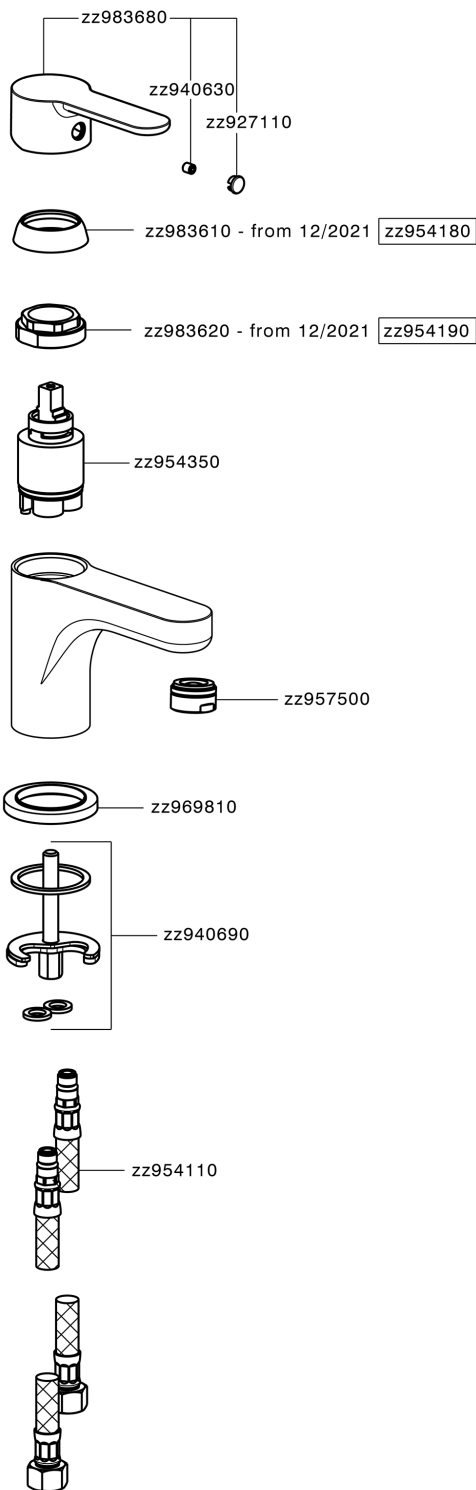

## Single lever washbasin mixer TENDER\_C2000540

C2000540

<https://en.cisal.it/single-lever-washbasin-mixer-tender-c2000540>

2026-04-08