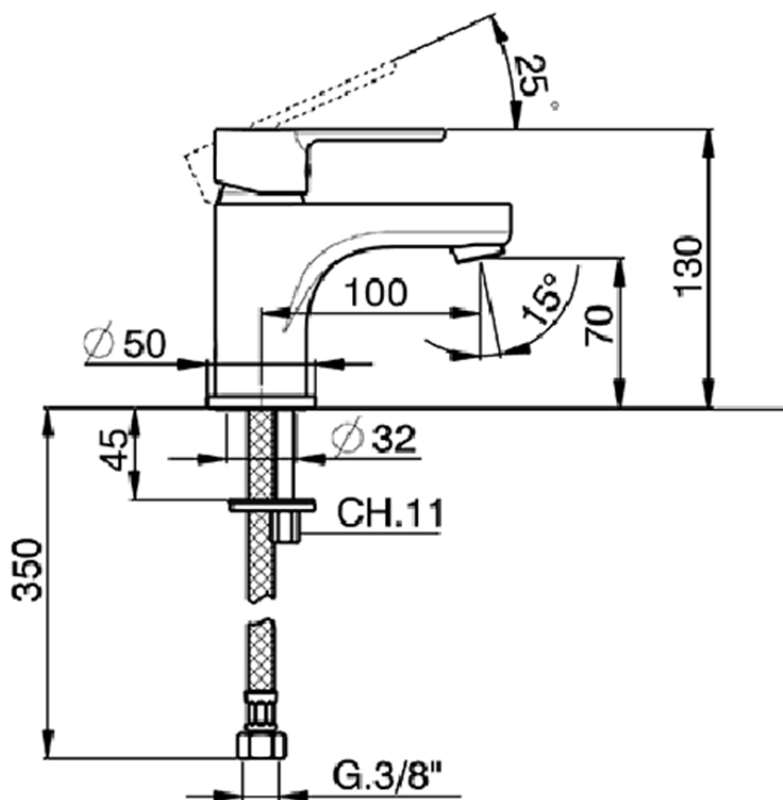

Single lever washbasin mixer TENDER_C2000540

C2000540

<https://en.cisal.it/single-lever-washbasin-mixer-tender-c2000540>

2026-06-13