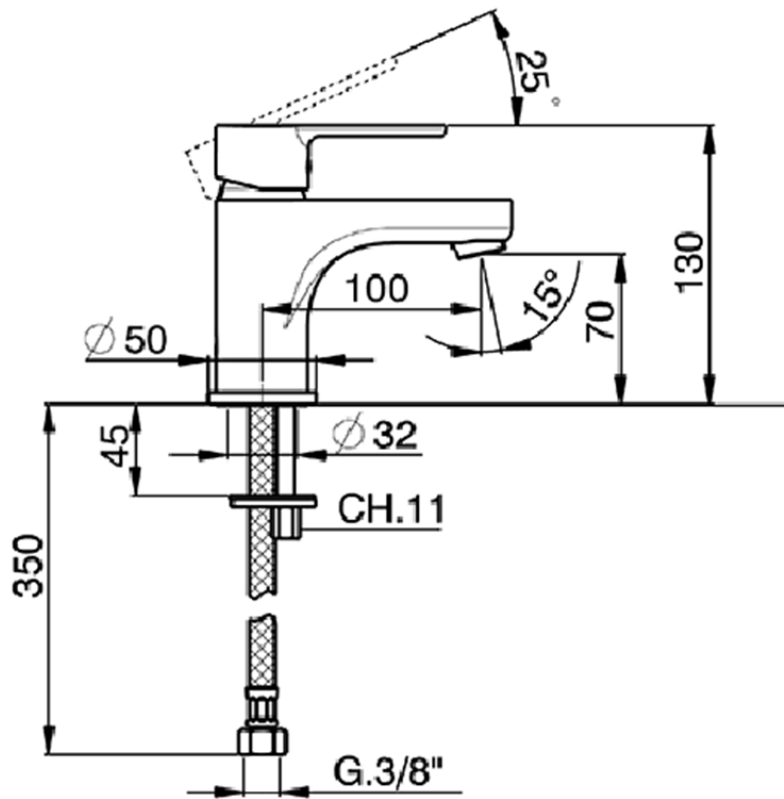

## Single lever washbasin mixer TENDER\_C2000540

C2000540

<https://en.cisal.it/single-lever-washbasin-mixer-tender-c2000540>

2026-04-08