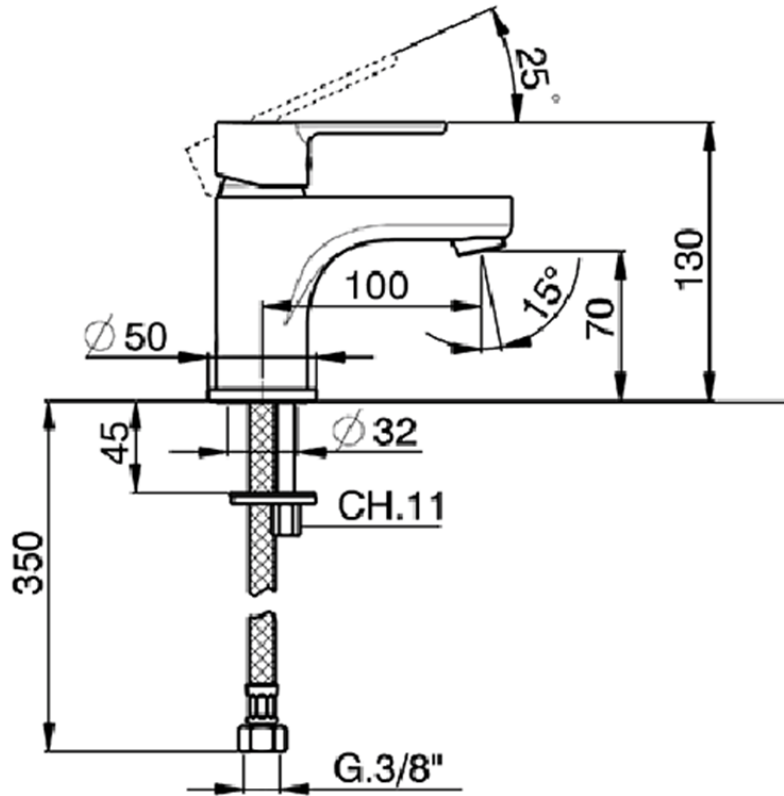

Single lever washbasin mixer TENDER_C2000540

C2000540

<https://en.cisal.it/single-lever-washbasin-mixer-tender-c2000540>

2026-04-29