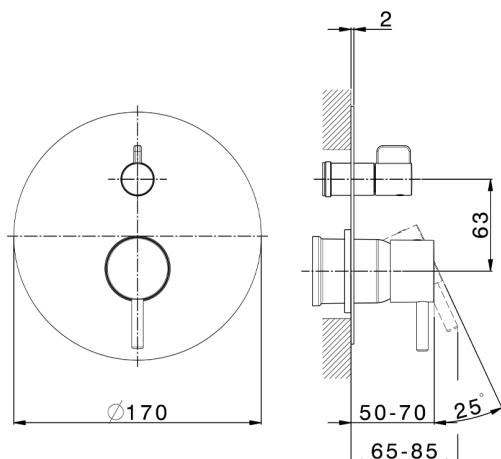

Exposed part for concealed S.L.bath-shower valve SLIM_SM002300

MODEL **SM002300**

Exposed part for concealed S.L.bath-shower valve, 2-Way rotating diverter, without concealed part, for items ZA002230

AVAILABLE FINISHINGS

-  **21** 21 Chrome
-  **2B** 2B Polished Nickel
-  **40** 40 Matt Black
-  **4Q** 4Q Matt White

CHARACTERISTICS

Installation **Concealed**
 Required concealed parts **ZA000230**

Exposed part for concealed S.L.bath-shower valve SLIM_SM002300

SM002300

<https://en.cisal.it/exposed-part-for-concealed-s-l-bath-shower-valve-slim-sm002300>

2026-06-14