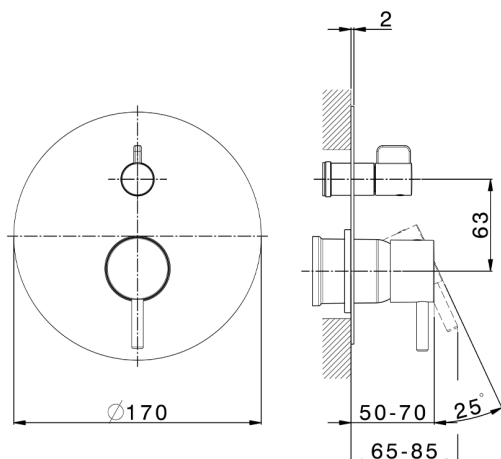

Exposed part for concealed S.L.bath-shower valve SLIM_SM002300

MODEL **SM002300**

Exposed part for concealed S.L.bath-shower valve, 2-Way rotating diverter, without concealed part, for items ZA002230

AVAILABLE FINISHINGS

-  **21** 21 Chrome
-  **2B** 2B Polished Nickel
-  **40** 40 Matt Black
-  **4Q** 4Q Matt White

CHARACTERISTICS

Installation **Concealed**
 Required concealed parts **ZA000230**

Exposed part for concealed S.L.bath-shower valve SLIM_SM002300

SM002300

<https://en.cisal.it/exposed-part-for-concealed-s-l-bath-shower-valve-slim-sm002300>

2026-04-08