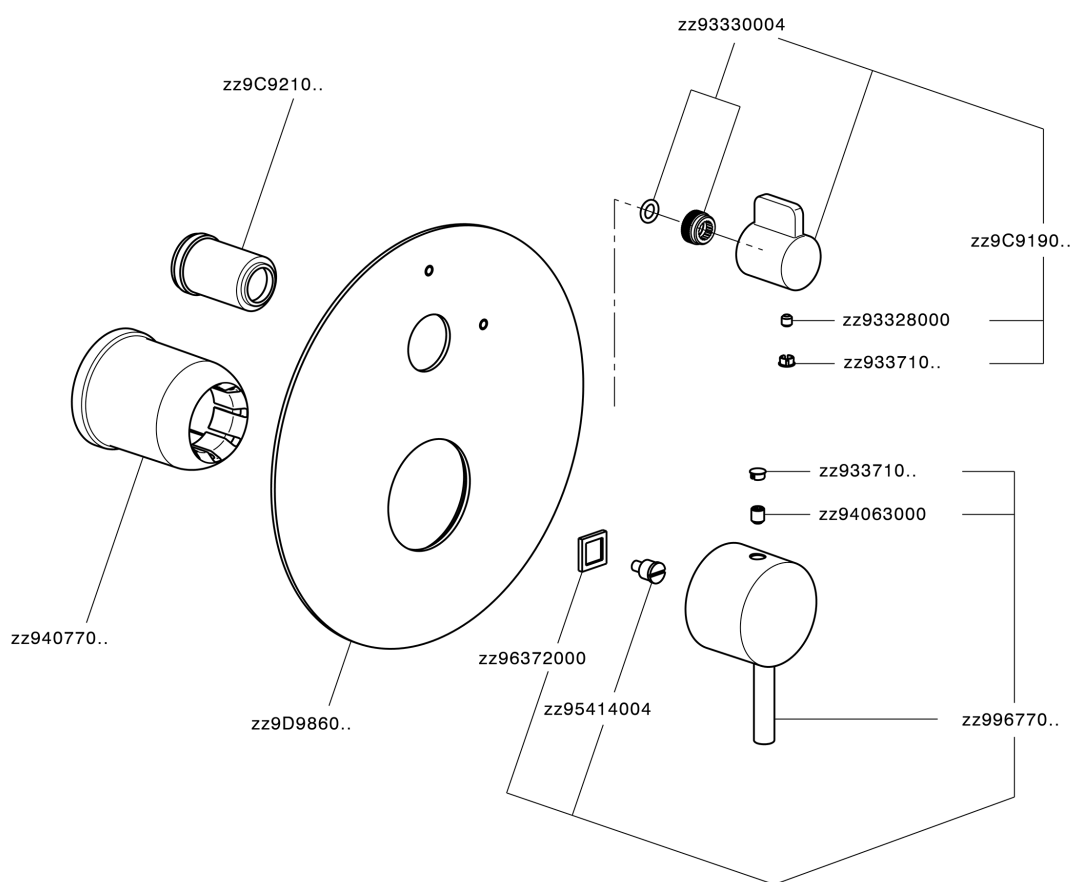

Exposed part for concealed S.L.bath-shower valve SLIM_SM002300

MODEL **SM002300**

Exposed part for concealed S.L.bath-shower valve, 2-Way rotating diverter, without concealed part, for items ZA002230

AVAILABLE FINISHINGS

-  **21** 21 Chrome
-  **2B** 2B Polished Nickel
-  **40** 40 Matt Black
-  **4Q** 4Q Matt White

CHARACTERISTICS

Installation **Concealed**
 Required concealed parts **ZA000230**

Exposed part for concealed S.L.bath-shower valve SLIM_SM002300

SM002300

<https://en.cisal.it/exposed-part-for-concealed-s-l-bath-shower-valve-slim-sm002300>

2026-06-14