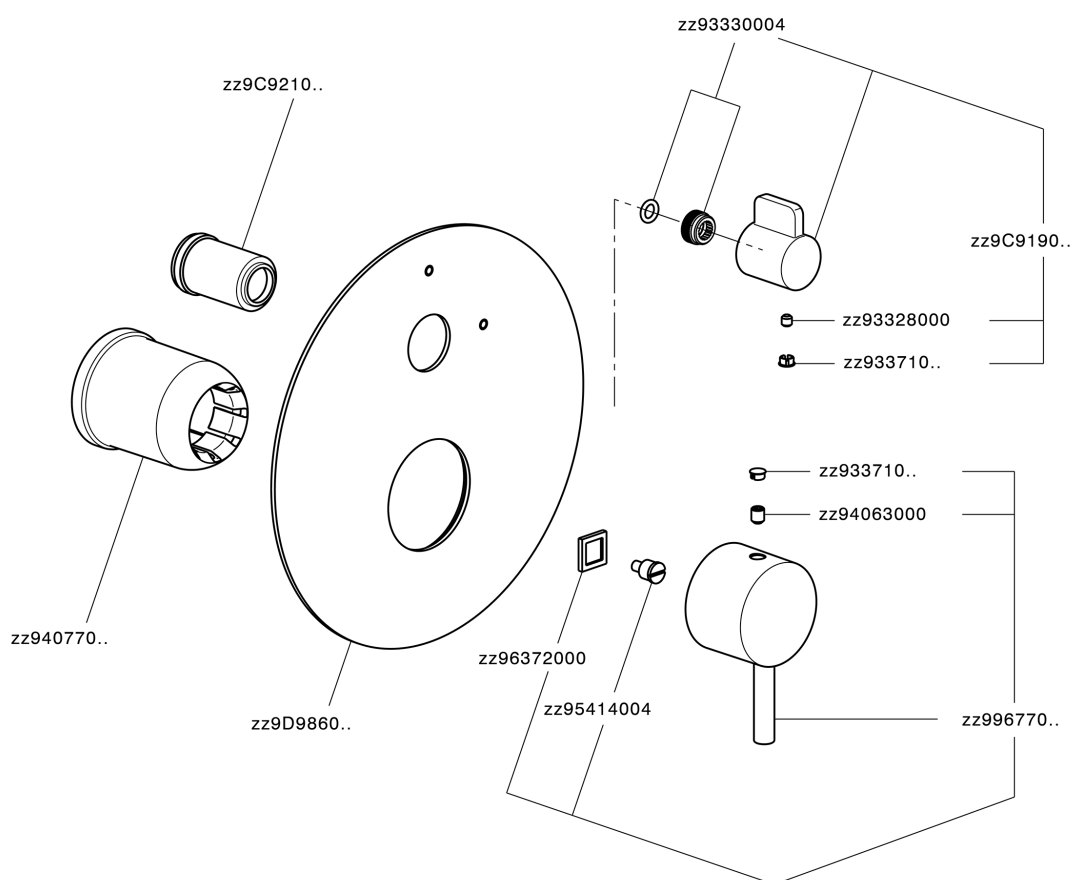

Exposed part for concealed S.L.bath-shower valve SLIM_SM002300

MODEL **SM002300**

Exposed part for concealed S.L.bath-shower valve, 2-Way rotating diverter, without concealed part, for items ZA002230

AVAILABLE FINISHINGS

-  **21** 21 Chrome
-  **2B** 2B Polished Nickel
-  **40** 40 Matt Black
-  **4Q** 4Q Matt White

CHARACTERISTICS

Installation **Concealed**
 Required concealed parts **ZA000230**

Exposed part for concealed S.L.bath-shower valve SLIM_SM002300

SM002300

<https://en.cisal.it/exposed-part-for-concealed-s-l-bath-shower-valve-slim-sm002300>

2026-05-17