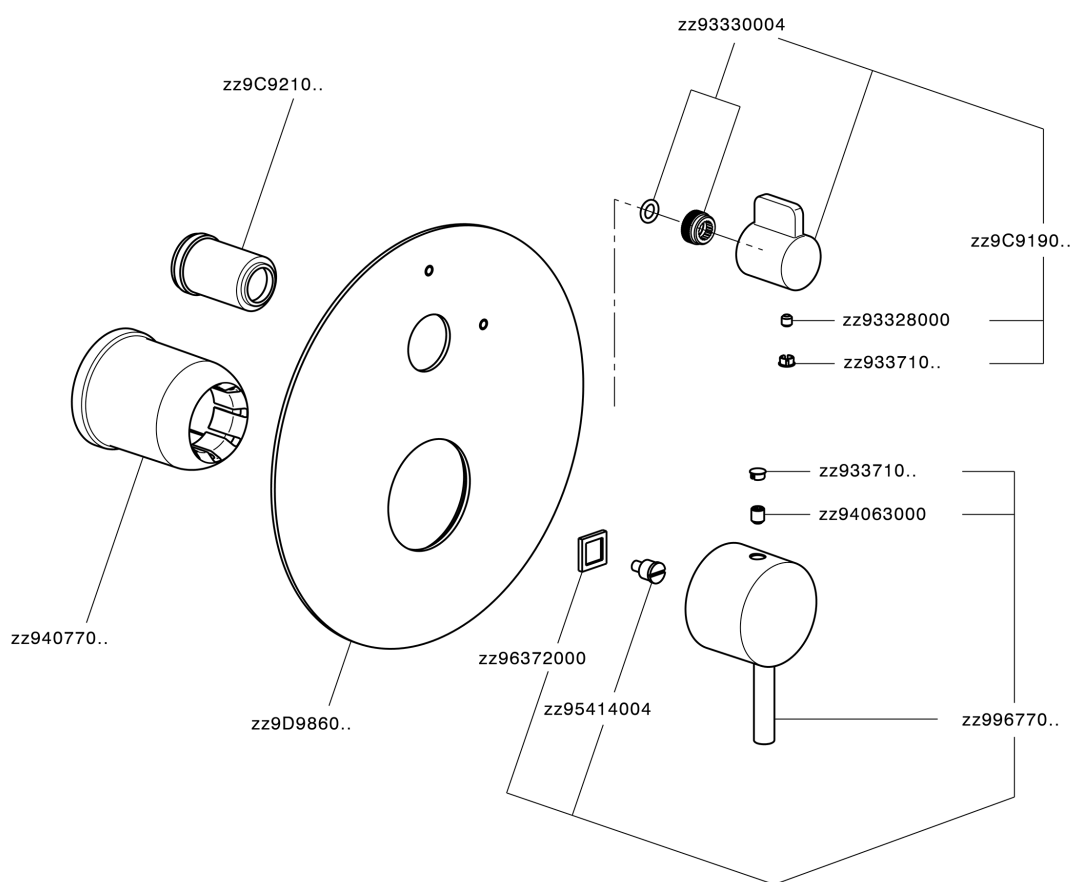

Exposed part for concealed S.L.bath-shower valve SLIM_SM002300

MODEL **SM002300**

Exposed part for concealed S.L.bath-shower valve, 2-Way rotating diverter, without concealed part, for items ZA002230

AVAILABLE FINISHINGS

-  **21** 21 Chrome
-  **2B** 2B Polished Nickel
-  **40** 40 Matt Black
-  **4Q** 4Q Matt White

CHARACTERISTICS

Installation **Concealed**
 Required concealed parts **ZA000230**

Exposed part for concealed S.L.bath-shower valve SLIM_SM002300

SM002300

<https://en.cisal.it/exposed-part-for-concealed-s-l-bath-shower-valve-slim-sm002300>

2026-04-08