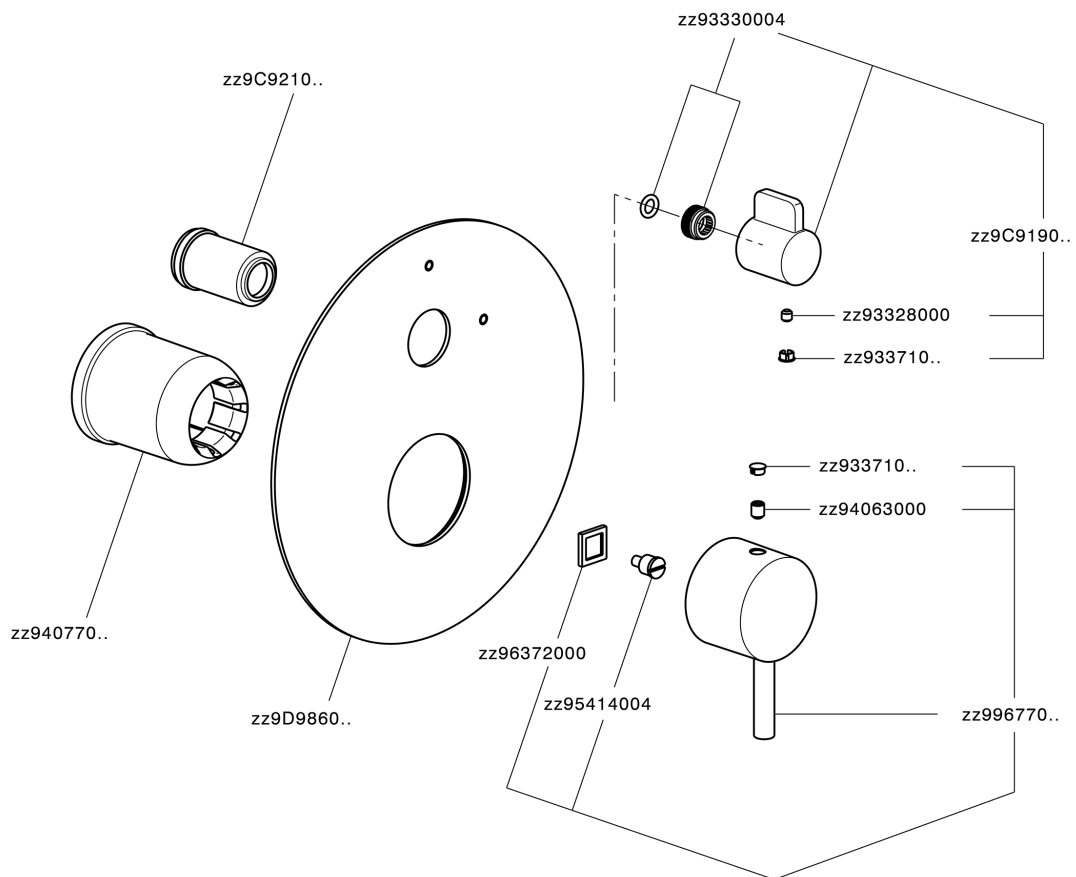

Exposed part for concealed S.L.bath-shower valve SLIM_SM002300

SM002300

<https://en.cisal.it/exposed-part-for-concealed-s-l-bath-shower-valve-slim-sm002300>

2026-04-26