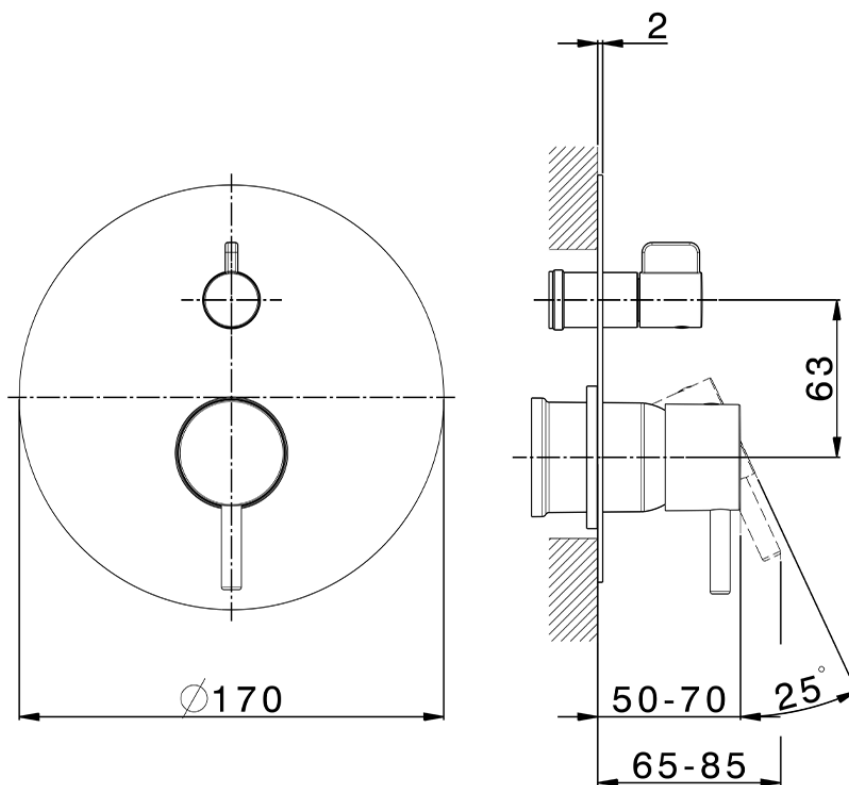

## Exposed part for concealed S.L.bath-shower valve SLIM\_SM002300

SM002300

<https://en.cisal.it/exposed-part-for-concealed-s-l-bath-shower-valve-slim-sm002300>

2026-05-17