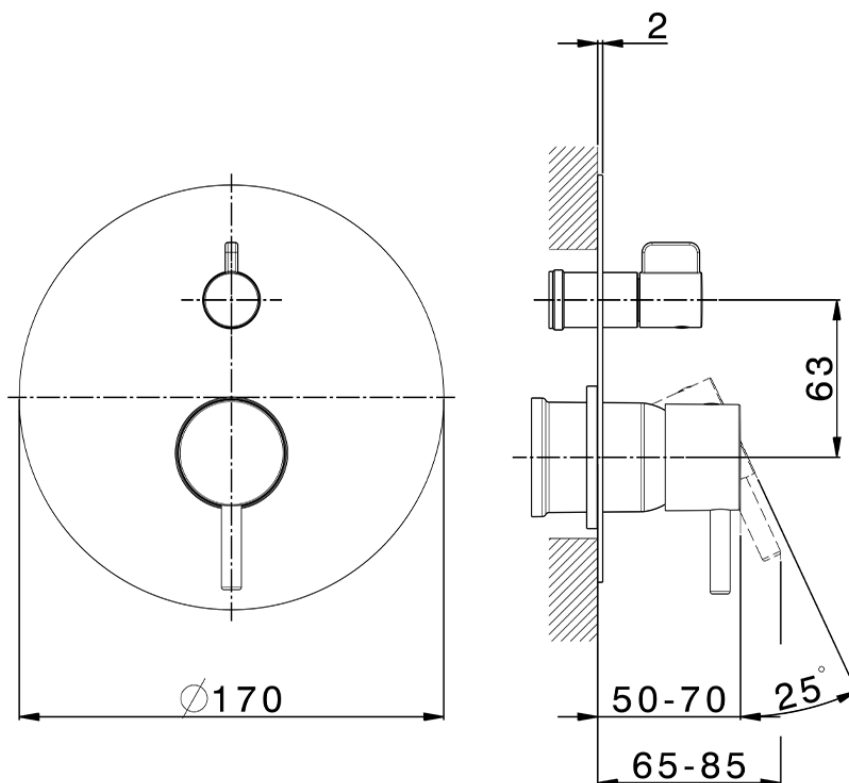

Exposed part for concealed S.L.bath-shower valve SLIM_SM002300

SM002300

<https://en.cisal.it/exposed-part-for-concealed-s-l-bath-shower-valve-slim-sm002300>

2026-06-14