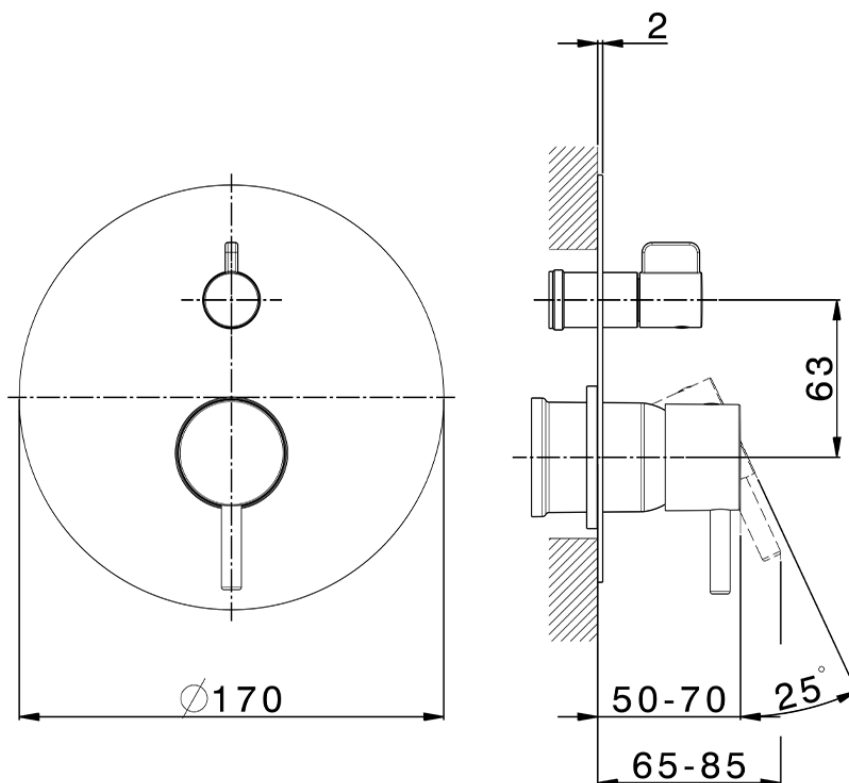

Exposed part for concealed S.L.bath-shower valve SLIM_SM002300

SM002300

<https://en.cisal.it/exposed-part-for-concealed-s-l-bath-shower-valve-slim-sm002300>

2026-04-06