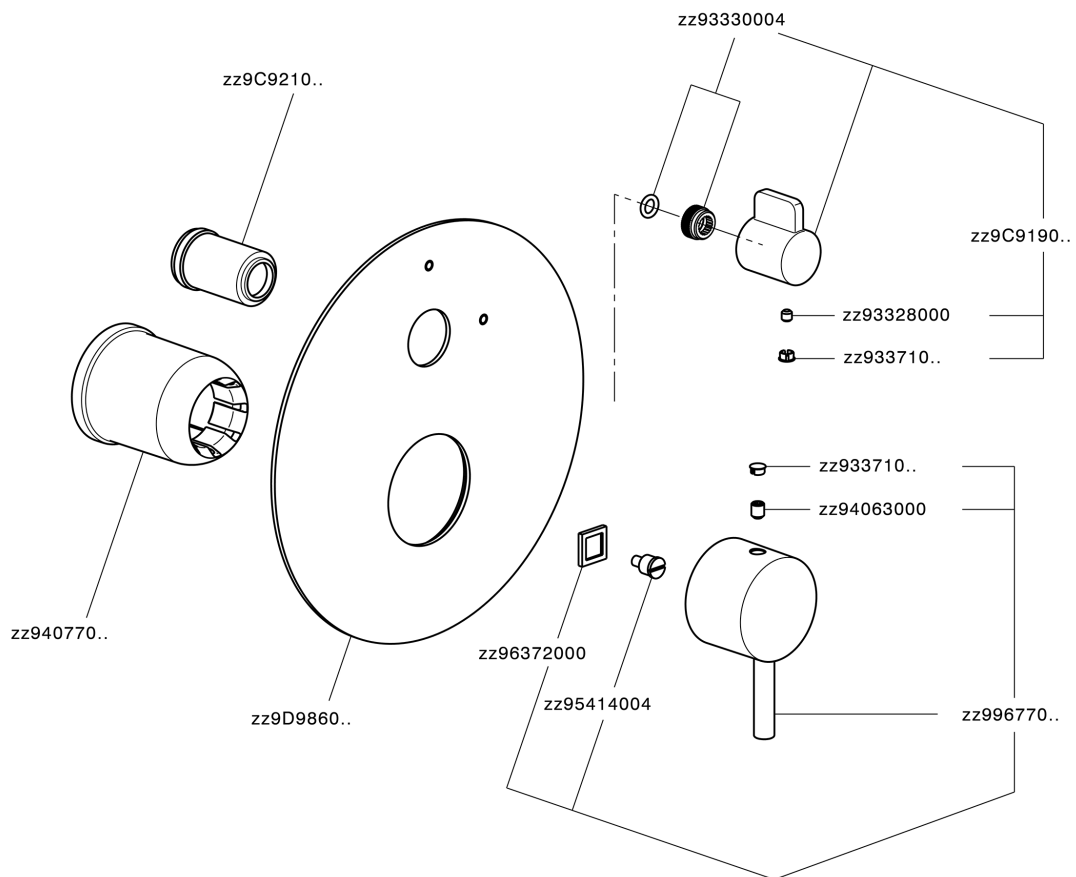

Exposed part for concealed S.L.bath-shower valve SLIM_SM002300

MODEL **SM002300**

Exposed part for concealed S.L.bath-shower valve, 2-Way rotating diverter, without concealed part, for items ZA002230

AVAILABLE FINISHINGS

-  **21** 21 Chrome
-  **2B** 2B Polished Nickel
-  **40** 40 Matt Black
-  **4Q** 4Q Matt White

CHARACTERISTICS

Installation **Concealed**
 Required concealed parts **ZA000230**

Exposed part for concealed S.L.bath-shower valve SLIM_SM002300

SM002300

<https://en.cisal.it/exposed-part-for-concealed-s-l-bath-shower-valve-slim-sm002300>

2026-06-14