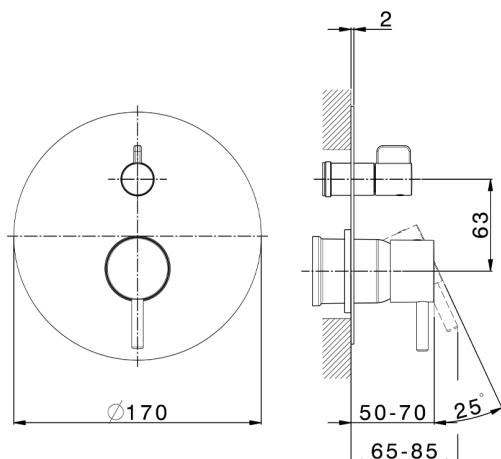

Exposed part for concealed S.L.bath-shower valve SLIM_SM002300

MODEL **SM002300**

Exposed part for concealed S.L.bath-shower valve, 2-Way rotating diverter, without concealed part, for items ZA002230

AVAILABLE FINISHINGS

-  **21** 21 Chrome
-  **2B** 2B Polished Nickel
-  **40** 40 Matt Black
-  **4Q** 4Q Matt White

CHARACTERISTICS

Installation **Concealed**
 Required concealed parts **ZA000230**

Exposed part for concealed S.L.bath-shower valve SLIM_SM002300

SM002300

<https://en.cisal.it/exposed-part-for-concealed-s-l-bath-shower-valve-slim-sm002300>

2026-05-17