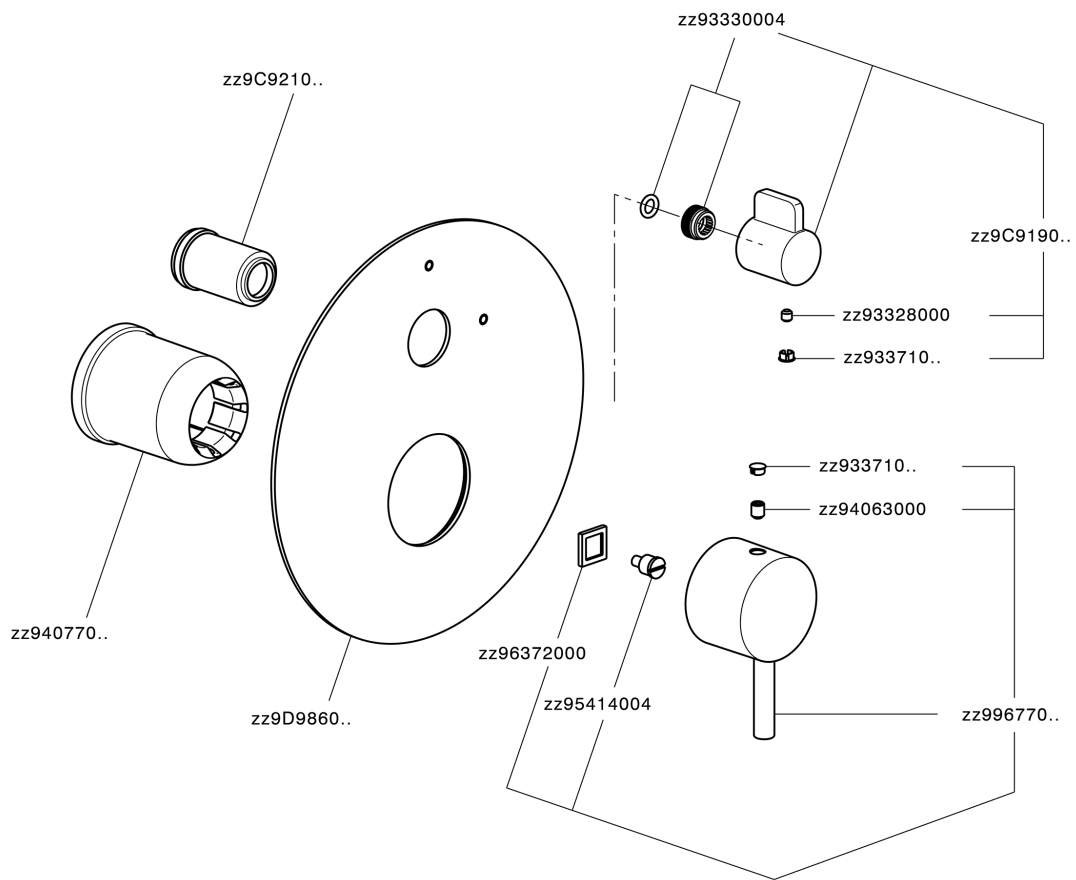

Exposed part for concealed S.L.bath-shower valve SLIM_SM002300

MODEL **SM002300**

Exposed part for concealed S.L.bath-shower valve, 2-Way rotating diverter, without concealed part, for items ZA002230

AVAILABLE FINISHINGS

-  **21** 21 Chrome
-  **2B** 2B Polished Nickel
-  **40** 40 Matt Black
-  **4Q** 4Q Matt White

CHARACTERISTICS

Installation **Concealed**
 Required concealed parts **ZA000230**

Exposed part for concealed S.L.bath-shower valve SLIM_SM002300

SM002300

<https://en.cisal.it/exposed-part-for-concealed-s-l-bath-shower-valve-slim-sm002300>

2026-05-17