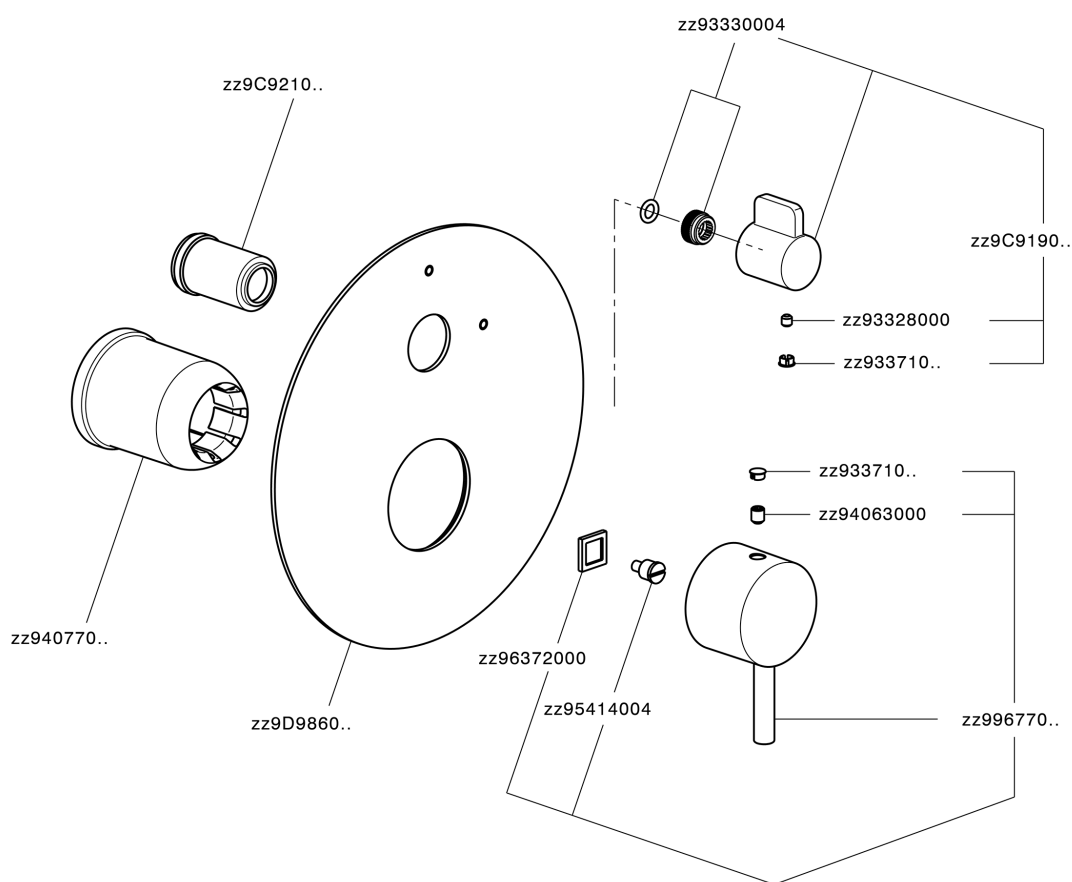

## Exposed part for concealed S.L.bath-shower valve SLIM\_SM002300

SM002300

<https://en.cisal.it/exposed-part-for-concealed-s-l-bath-shower-valve-slim-sm002300>

2026-06-14