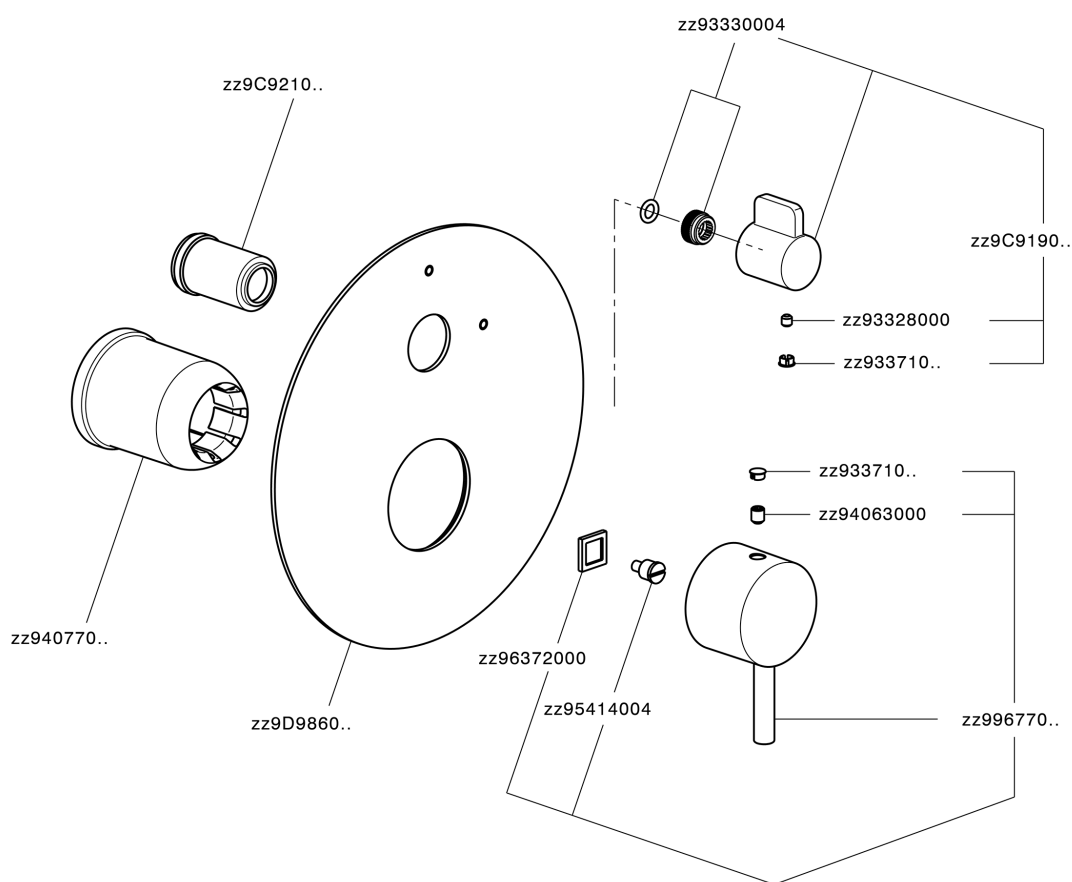

Exposed part for concealed S.L.bath-shower valve SLIM_SM002300

SM002300

<https://en.cisal.it/exposed-part-for-concealed-s-l-bath-shower-valve-slim-sm002300>

2026-05-17