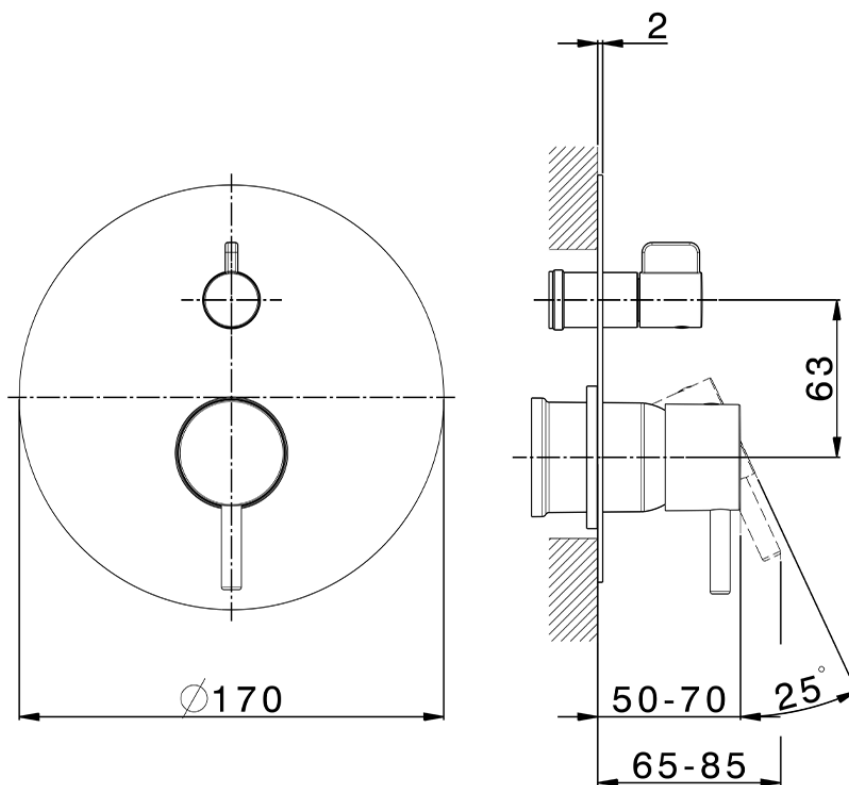

Exposed part for concealed S.L.bath-shower valve SLIM_SM002300

SM002300

<https://en.cisal.it/exposed-part-for-concealed-s-l-bath-shower-valve-slim-sm002300>

2026-04-26