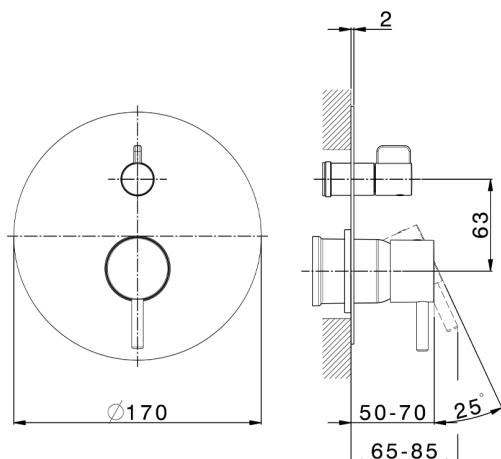

Exposed part for concealed S.L.bath-shower valve SLIM_SM002300

MODEL **SM002300**

Exposed part for concealed S.L.bath-shower valve, 2-Way rotating diverter, without concealed part, for items ZA002230

AVAILABLE FINISHINGS

-  **21** 21 Chrome
-  **2B** 2B Polished Nickel
-  **40** 40 Matt Black
-  **4Q** 4Q Matt White

CHARACTERISTICS

Installation **Concealed**
 Required concealed parts **ZA000230**

Exposed part for concealed S.L.bath-shower valve SLIM_SM002300

SM002300

<https://en.cisal.it/exposed-part-for-concealed-s-l-bath-shower-valve-slim-sm002300>

2026-04-26