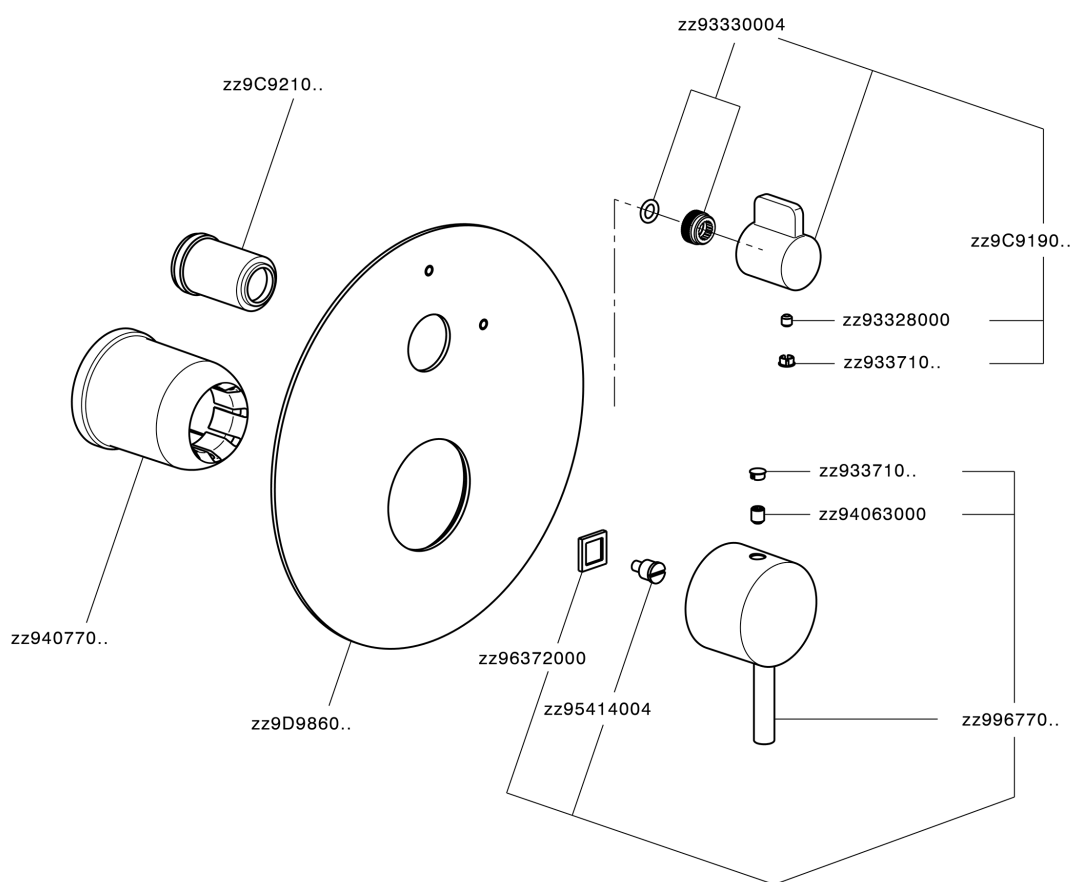

Exposed part for concealed S.L.bath-shower valve SLIM_SM002300

MODEL **SM002300**

Exposed part for concealed S.L.bath-shower valve, 2-Way rotating diverter, without concealed part, for items ZA002230

AVAILABLE FINISHINGS

-  **21** 21 Chrome
-  **2B** 2B Polished Nickel
-  **40** 40 Matt Black
-  **4Q** 4Q Matt White

CHARACTERISTICS

Installation **Concealed**
 Required concealed parts **ZA000230**

Exposed part for concealed S.L.bath-shower valve SLIM_SM002300

SM002300

<https://en.cisal.it/exposed-part-for-concealed-s-l-bath-shower-valve-slim-sm002300>

2026-04-06