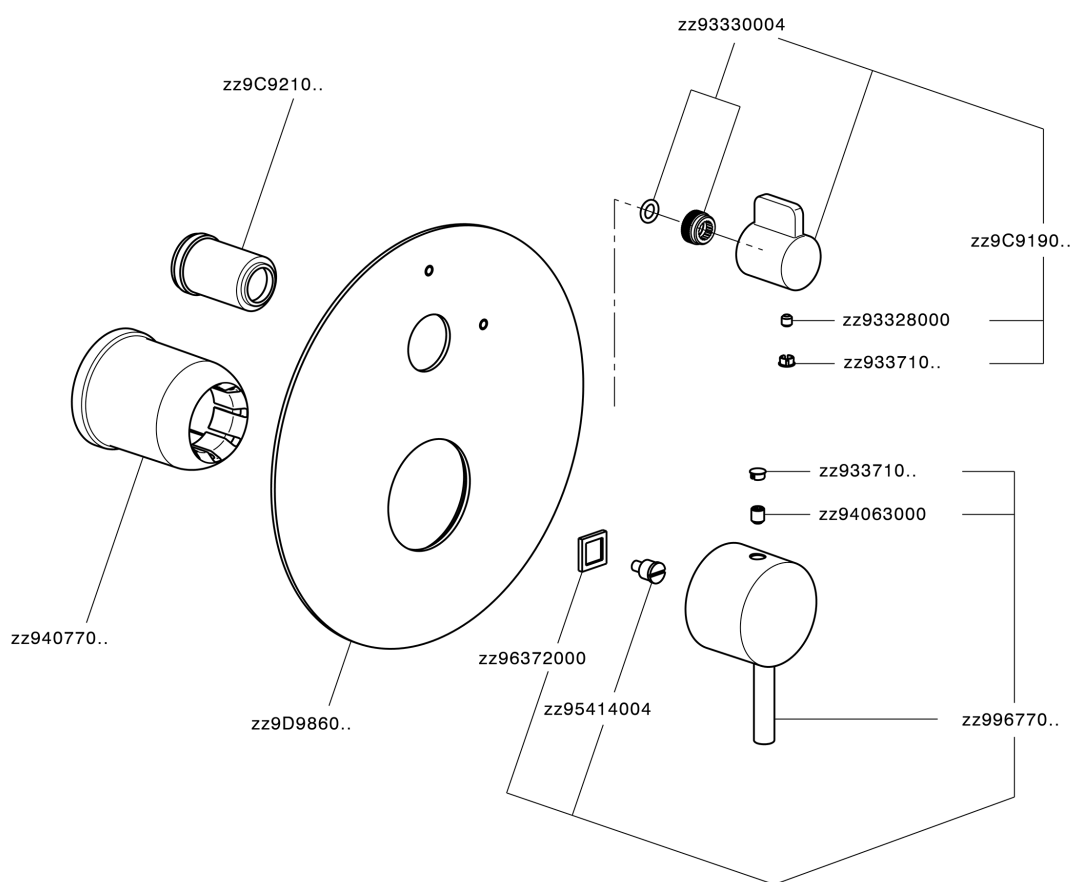

Exposed part for concealed S.L.bath-shower valve SLIM_SM002300

MODEL **SM002300**

Exposed part for concealed S.L.bath-shower valve, 2-Way rotating diverter, without concealed part, for items ZA002230

AVAILABLE FINISHINGS

-  **21** 21 Chrome
-  **2B** 2B Polished Nickel
-  **40** 40 Matt Black
-  **4Q** 4Q Matt White

CHARACTERISTICS

Installation **Concealed**
 Required concealed parts **ZA000230**

Exposed part for concealed S.L.bath-shower valve SLIM_SM002300

SM002300

<https://en.cisal.it/exposed-part-for-concealed-s-l-bath-shower-valve-slim-sm002300>

2026-04-26