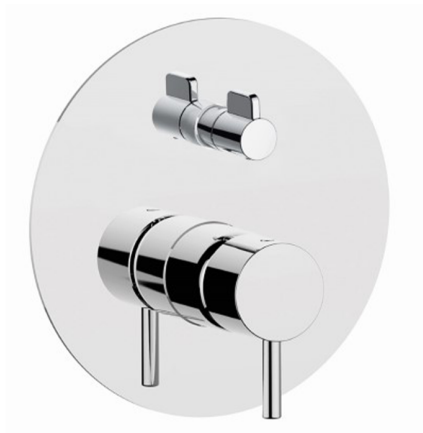

Exposed part for concealed S.L.bath-shower valve SLIM_SM002300

MODEL **SM002300**

Exposed part for concealed S.L.bath-shower valve, 2-Way rotating diverter, without concealed part, for items ZA002230

AVAILABLE FINISHINGS

-  **21** 21 Chrome
-  **2B** 2B Polished Nickel
-  **40** 40 Matt Black
-  **4Q** 4Q Matt White

CHARACTERISTICS

Installation **Concealed**
 Required concealed parts **ZA000230**

Exposed part for concealed S.L.bath-shower valve SLIM_SM002300

SM002300

<https://en.cisal.it/exposed-part-for-concealed-s-l-bath-shower-valve-slim-sm002300>

2026-04-26