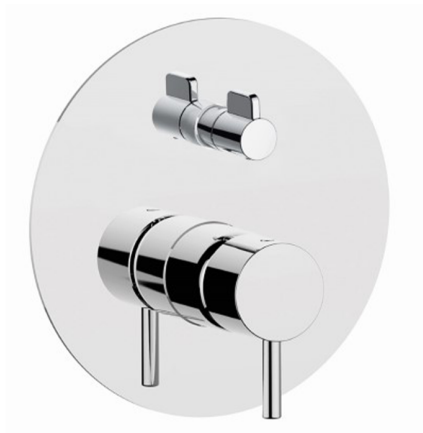

Exposed part for concealed S.L.bath-shower valve SLIM_SM002300

MODEL **SM002300**

Exposed part for concealed S.L.bath-shower valve, 2-Way rotating diverter, without concealed part, for items ZA002230

AVAILABLE FINISHINGS

-  **21** 21 Chrome
-  **2B** 2B Polished Nickel
-  **40** 40 Matt Black
-  **4Q** 4Q Matt White

CHARACTERISTICS

Installation **Concealed**
 Required concealed parts **ZA000230**

Exposed part for concealed S.L.bath-shower valve SLIM_SM002300

SM002300

<https://en.cisal.it/exposed-part-for-concealed-s-l-bath-shower-valve-slim-sm002300>

2026-04-06