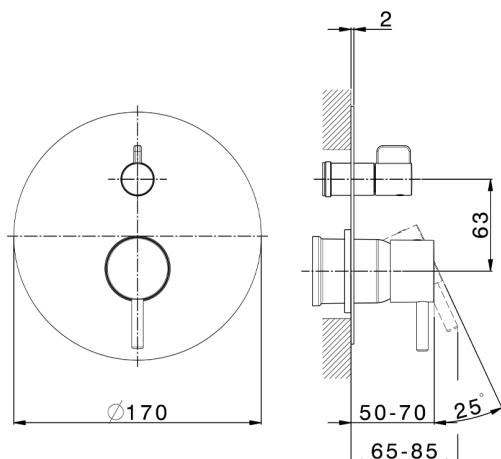

Exposed part for concealed S.L.bath-shower valve SLIM_SM002300

MODEL **SM002300**

Exposed part for concealed S.L.bath-shower valve, 2-Way rotating diverter, without concealed part, for items ZA002230

AVAILABLE FINISHINGS

-  **21** 21 Chrome
-  **2B** 2B Polished Nickel
-  **40** 40 Matt Black
-  **4Q** 4Q Matt White

CHARACTERISTICS

Installation **Concealed**
 Required concealed parts **ZA000230**

Exposed part for concealed S.L.bath-shower valve SLIM_SM002300

SM002300

<https://en.cisal.it/exposed-part-for-concealed-s-l-bath-shower-valve-slim-sm002300>

2026-04-06