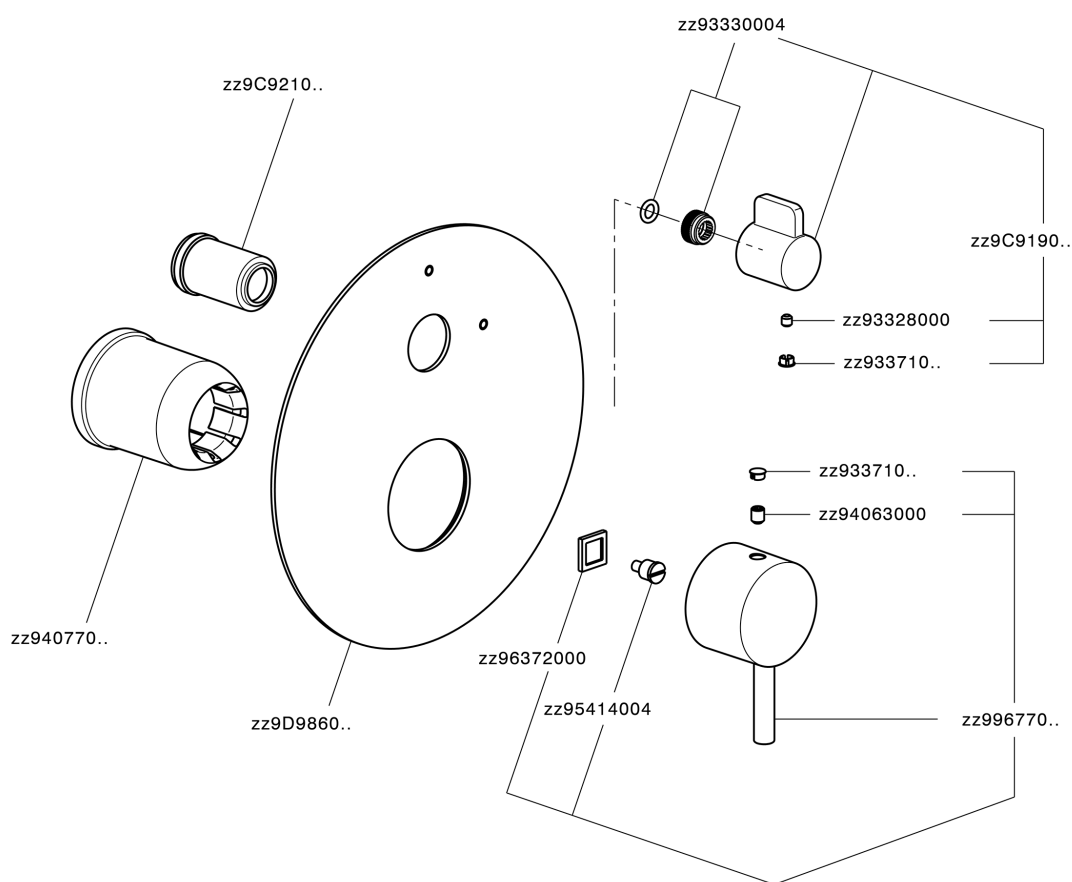

Exposed part for concealed S.L.bath-shower valve SLIM_SM002300

SM002300

<https://en.cisal.it/exposed-part-for-concealed-s-l-bath-shower-valve-slim-sm002300>

2026-04-06