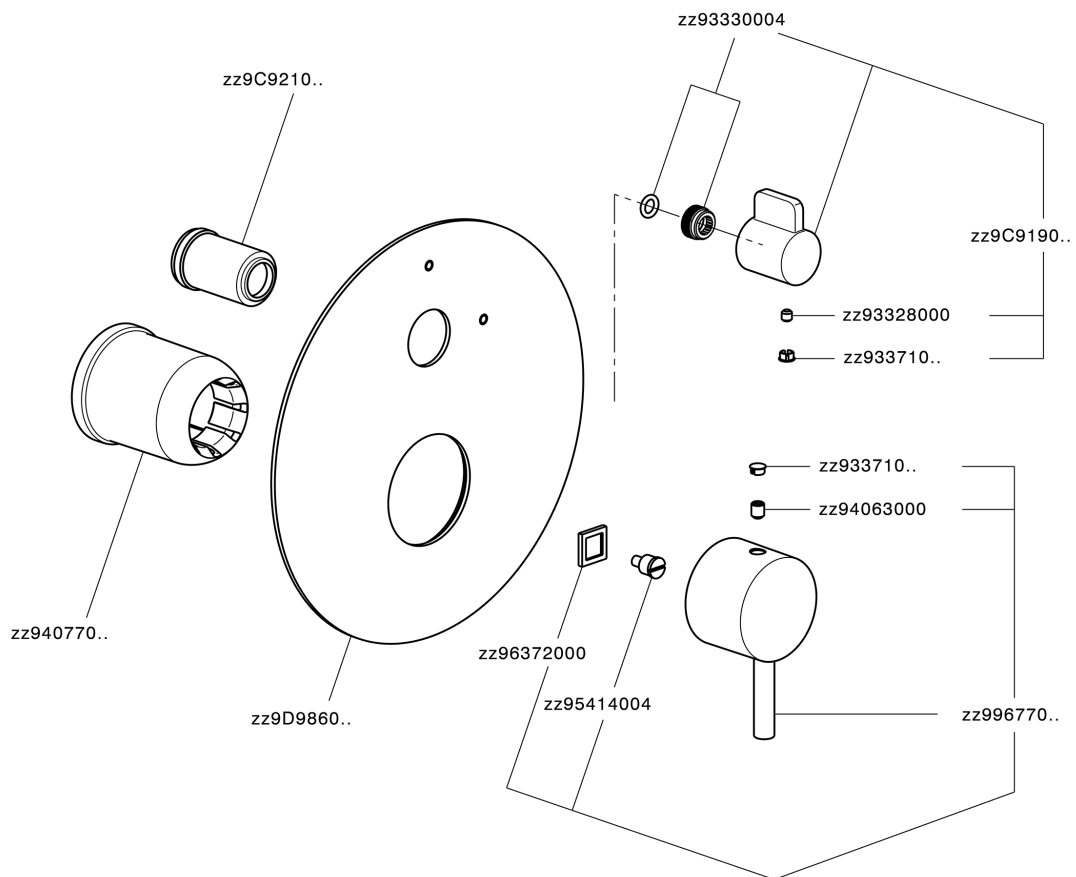

## Exposed part for concealed S.L.bath-shower valve SLIM\_SM002300

SM002300

<https://en.cisal.it/exposed-part-for-concealed-s-l-bath-shower-valve-slim-sm002300>

2026-04-27