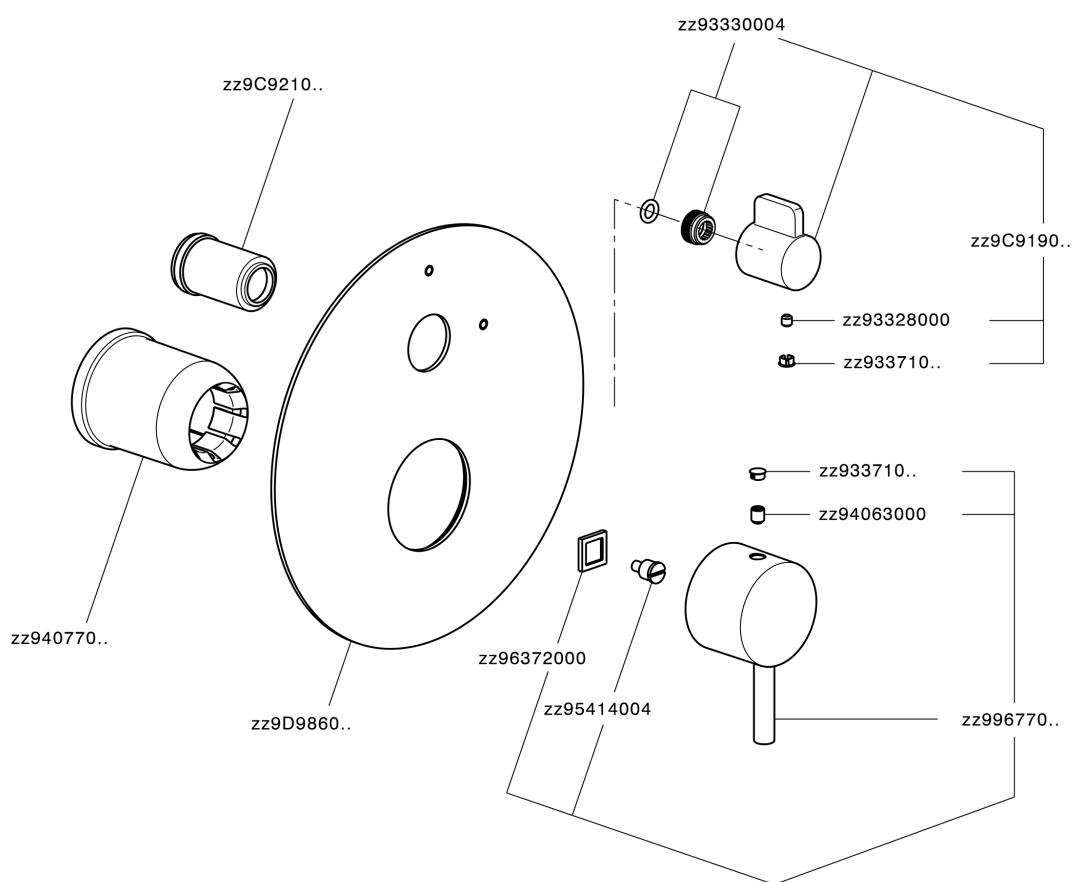

## Exposed part for concealed S.L.bath-shower valve SLIM\_SM002300

MODEL **SM002300**

Exposed part for concealed S.L.bath-shower valve, 2-Way rotating diverter, without concealed part, for items ZA002230

### CHARACTERISTICS

Installation **Concealed**  
 Required concealed parts **ZA000230**

## Exposed part for concealed S.L.bath-shower valve SLIM\_SM002300

SM002300

<https://en.cisal.it/exposed-part-for-concealed-s-l-bath-shower-valve-slim-sm002300>

2026-04-06