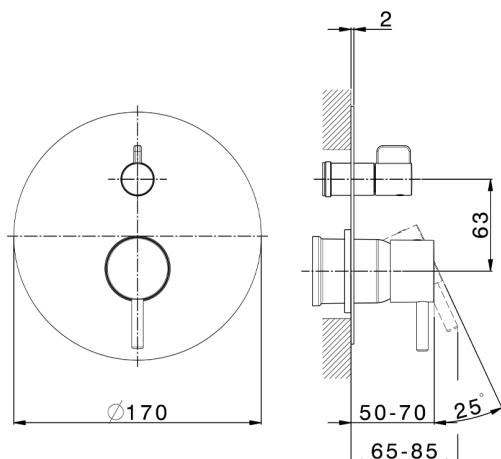

CHARACTERISTICS

Installation **Concealed**
Required concealed parts **ZA000230**