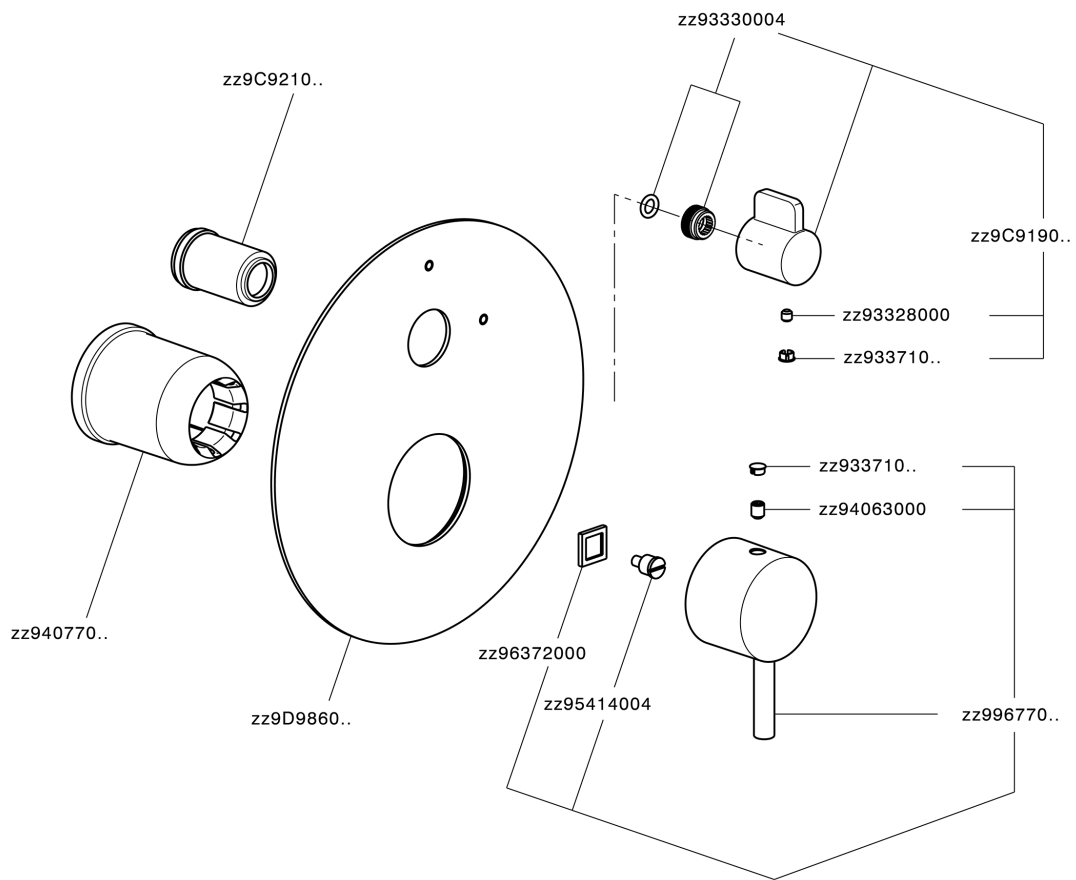

## Exposed part for concealed S.L.bath-shower valve SLIM\_SM002300

SM002300

<https://en.cisal.it/exposed-part-for-concealed-s-l-bath-shower-valve-slim-sm002300>

2026-05-17