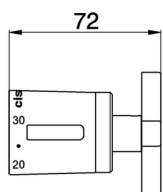

Handle 'BQ' SPARE PARTS_ZZ945980

MODEL **ZZ945980**

Handle 'BQ', temperature adjustment

AVAILABLE FINISHINGS

CHARACTERISTICS

2025-01-06