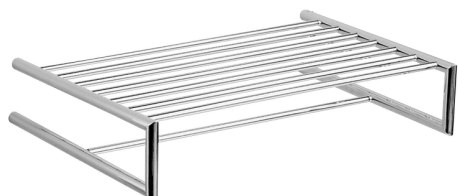

Towel rack BATHROOM ACCESSORIES_SY090300

MODEL **SY090300**

Towel rack

AVAILABLE FINISHINGS

21 21 Chrome

2B 2B Polished Nickel

2F 2F Brushed Nickel

2P 2P Rose Gold

2Q 2Q Black Titanium

40 40 Matt Black

4Q 4Q Matt White

CHARACTERISTICS

Towel rack BATHROOM ACCESSORIES_SY090300

SY090300

<https://en.cisal.it/towel-rack-bathroom-accessories-sy090300>

2025-01-05