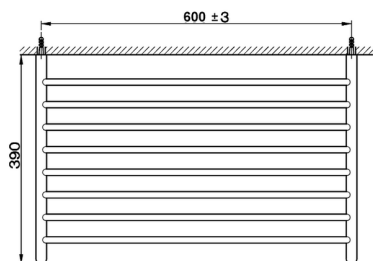

2Q 2Q Black Titanium

40 40 Matt Black

4Q 4Q Matt White

CHARACTERISTICS

Towel rack BATHROOM ACCESSORIES_SY090300

SY090300

<https://en.cisal.it/towel-rack-bathroom-accessories-sy090300>

2025-01-05