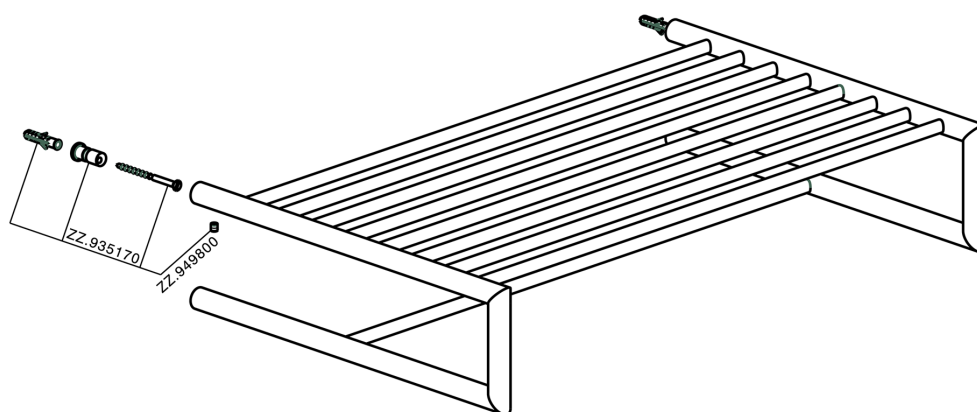

2Q 2Q Black Titanium

40 40 Matt Black

4Q 4Q Matt White

CHARACTERISTICS

Towel rack BATHROOM ACCESSORIES_SY090300

SY090300

<https://en.cisal.it/towel-rack-bathroom-accessories-sy090300>

2025-01-05