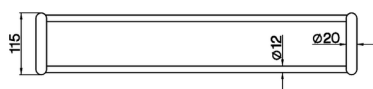

2Q 2Q Black Titanium

40 40 Matt Black

4Q 4Q Matt White

CHARACTERISTICS

Towel rack BATHROOM ACCESSORIES_SY090300

SY090300

<https://en.cisal.it/towel-rack-bathroom-accessories-sy090300>

2025-01-05