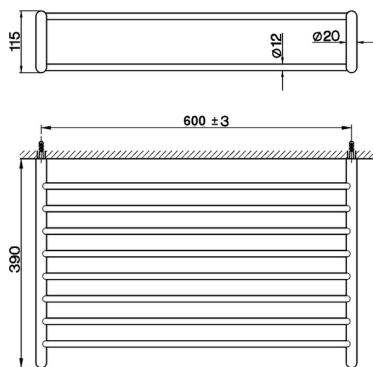

Towel rack BATHROOM ACCESSORIES_SY090300

MODEL **SY090300**

Towel rack

AVAILABLE FINISHINGS

- 
21 21 Chrome
- 
2B 2B Polished Nickel
- 
2F 2F Brushed Nickel
- 
2P 2P Rose Gold
- 
2Q 2Q Black Titanium
- 
40 40 Matt Black
- 
4Q 4Q Matt White

CHARACTERISTICS

Towel rack BATHROOM ACCESSORIES_SY090300

SY090300

<https://en.cisal.it/towel-rack-bathroom-accessories-sy090300>

2024-12-22