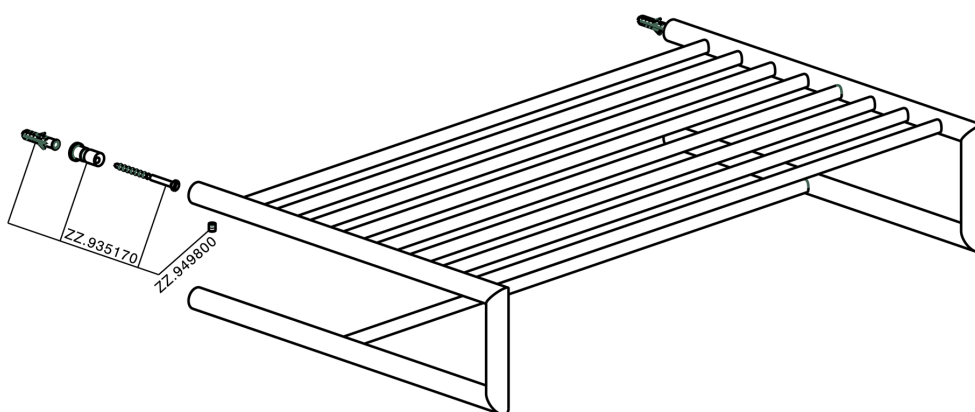

Towel rack BATHROOM ACCESSORIES_SY090300

MODEL **SY090300**

Towel rack

AVAILABLE FINISHINGS

- 
21 21 Chrome
- 
2B 2B Polished Nickel
- 
2F 2F Brushed Nickel
- 
2P 2P Rose Gold
- 
2Q 2Q Black Titanium
- 
40 40 Matt Black
- 
4Q 4Q Matt White

CHARACTERISTICS

Towel rack BATHROOM ACCESSORIES_SY090300

SY090300

<https://en.cisal.it/towel-rack-bathroom-accessories-sy090300>

2024-12-22