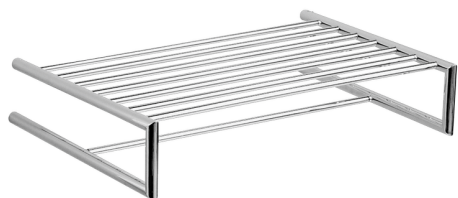

Towel rack BATHROOM ACCESSORIES_SY090300

MODEL **SY090300**

Towel rack

AVAILABLE FINISHINGS

- 
21 21 Chrome
- 
2B 2B Polished Nickel
- 
2F 2F Brushed Nickel
- 
2P 2P Rose Gold
- 
2Q 2Q Black Titanium
- 
40 40 Matt Black
- 
4Q 4Q Matt White

CHARACTERISTICS

Towel rack BATHROOM ACCESSORIES_SY090300

SY090300

<https://en.cisal.it/towel-rack-bathroom-accessories-sy090300>

2024-12-22