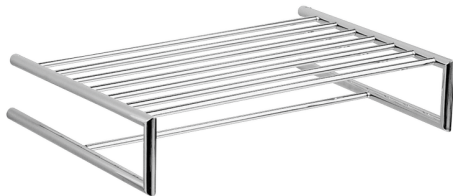

## Towel rack BATHROOM ACCESSORIES\_SY090300

MODEL **SY090300**

Towel rack

### AVAILABLE FINISHINGS

- 
**21** 21 Chrome
- 
**2B** 2B Polished Nickel
- 
**2F** 2F Brushed Nickel
- 
**2P** 2P Rose Gold
- 
**2Q** 2Q Black Titanium
- 
**40** 40 Matt Black
- 
**4Q** 4Q Matt White