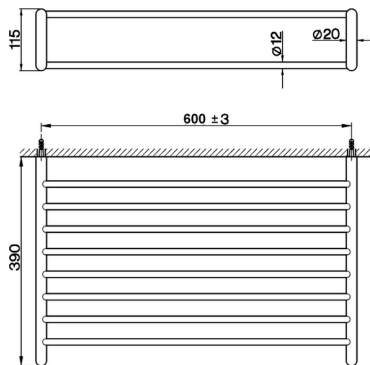

Towel rack BATHROOM ACCESSORIES_SY090300

MODEL **SY090300**

Towel rack

AVAILABLE FINISHINGS

- **21** 21 Chrome
- **2B** 2B Polished Nickel
- **2F** 2F Brushed Nickel
- **2P** 2P Rose Gold
- **2Q** 2Q Black Titanium
- **40** 40 Matt Black
- **4Q** 4Q Matt White

CHARACTERISTICS