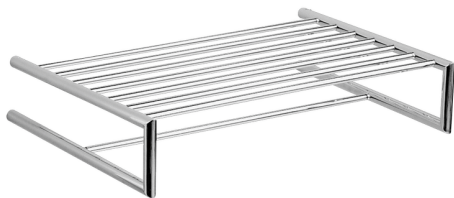

Towel rack BATHROOM ACCESSORIES_SY090300

MODEL **SY090300**

Towel rack

AVAILABLE FINISHINGS

-  **21** 21 Chrome
-  **2B** 2B Polished Nickel
-  **2F** 2F Brushed Nickel
-  **2P** 2P Rose Gold
-  **2Q** 2Q Black Titanium
-  **40** 40 Matt Black
-  **4Q** 4Q Matt White

CHARACTERISTICS

Towel rack BATHROOM ACCESSORIES_SY090300

SY090300

<https://en.cisal.it/towel-rack-bathroom-accessories-sy090300>

2025-01-05