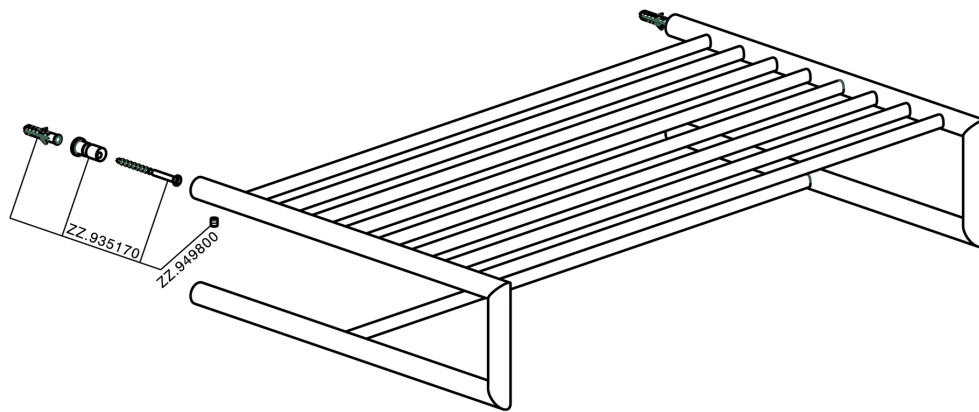

Towel rack BATHROOM ACCESSORIES_SY090300

MODEL **SY090300**

Towel rack

AVAILABLE FINISHINGS

-  **21** 21 Chrome
-  **2B** 2B Polished Nickel
-  **2F** 2F Brushed Nickel
-  **2P** 2P Rose Gold
-  **2Q** 2Q Black Titanium
-  **40** 40 Matt Black
-  **4Q** 4Q Matt White

CHARACTERISTICS

Towel rack BATHROOM ACCESSORIES_SY090300

SY090300

<https://en.cisal.it/towel-rack-bathroom-accessories-sy090300>

2025-01-05