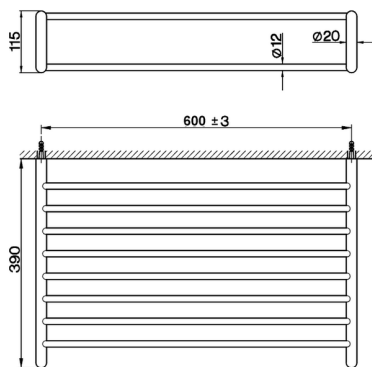

Towel rack BATHROOM ACCESSORIES_SY090300

MODEL **SY090300**

Towel rack

AVAILABLE FINISHINGS

-  **21** 21 Chrome
-  **2B** 2B Polished Nickel
-  **2F** 2F Brushed Nickel
-  **2P** 2P Rose Gold
-  **2Q** 2Q Black Titanium
-  **40** 40 Matt Black
-  **4Q** 4Q Matt White