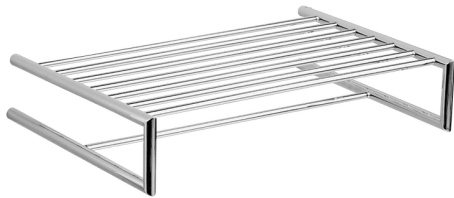

## Towel rack BATHROOM ACCESSORIES\_SY090300

MODEL **SY090300**

Towel rack

### AVAILABLE FINISHINGS

**21** 21 Chrome

**2B** 2B Polished Nickel

**2F** 2F Brushed Nickel

**2P** 2P Rose Gold

**2Q** 2Q Black Titanium

**40** 40 Matt Black

**4Q** 4Q Matt White