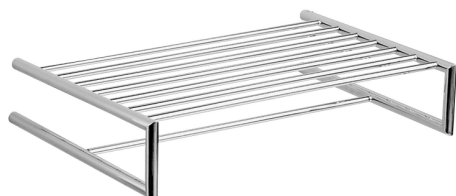

Towel rack BATHROOM ACCESSORIES_SY090300

MODEL **SY090300**

Towel rack

AVAILABLE FINISHINGS

- 
21 21 Chrome
- 
2B 2B Polished Nickel
- 
2F 2F Brushed Nickel
- 
2P 2P Rose Gold
- 
2Q 2Q Black Titanium
- 
40 40 Matt Black
- 
4Q 4Q Matt White

CHARACTERISTICS

Towel rack BATHROOM ACCESSORIES_SY090300

SY090300

<https://en.cisal.it/towel-rack-bathroom-accessories-sy090300>

2025-01-05