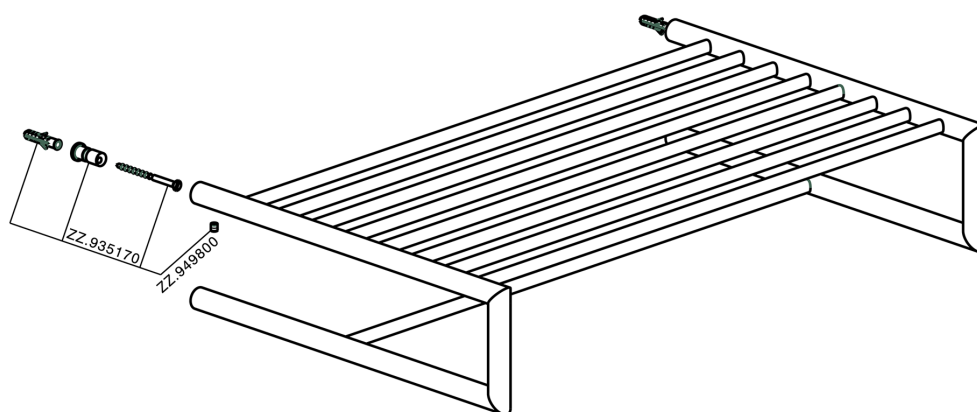

Towel rack BATHROOM ACCESSORIES_SY090300

MODEL **SY090300**

Towel rack

AVAILABLE FINISHINGS

- 
21 21 Chrome
- 
2B 2B Polished Nickel
- 
2F 2F Brushed Nickel
- 
2P 2P Rose Gold
- 
2Q 2Q Black Titanium
- 
40 40 Matt Black
- 
4Q 4Q Matt White

CHARACTERISTICS

Towel rack BATHROOM ACCESSORIES_SY090300

SY090300

<https://en.cisal.it/towel-rack-bathroom-accessories-sy090300>

2025-01-05