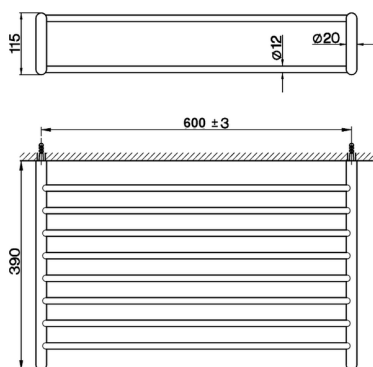

Towel rack BATHROOM ACCESSORIES_SY090300

MODEL **SY090300**

Towel rack

AVAILABLE FINISHINGS

- 
21 21 Chrome
- 
2B 2B Polished Nickel
- 
2F 2F Brushed Nickel
- 
2P 2P Rose Gold
- 
2Q 2Q Black Titanium
- 
40 40 Matt Black
- 
4Q 4Q Matt White