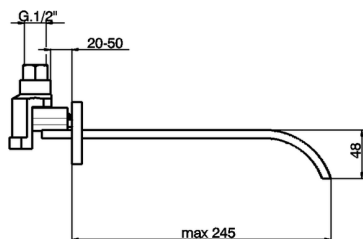

Filler spout WAVE_WA000240

MODEL **WA000240**

Filler spout, L.245 mm, 1/2" M connection

AVAILABLE FINISHINGS

-  **21** 21 Chrome
-  **2F** 2F Brushed Nickel
-  **2Q** 2Q Black Titanium

CHARACTERISTICS

2026-04-24