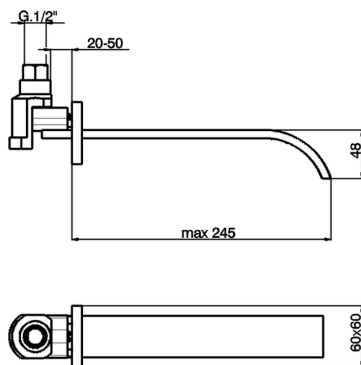

Filler spout WAVE_WA000240

MODEL **WA000240**

Filler spout, L.245 mm, 1/2" M connection

AVAILABLE FINISHINGS

-  **21** 21 Chrome
-  **2F** 2F Brushed Nickel
-  **2Q** 2Q Black Titanium

CHARACTERISTICS

2026-06-09