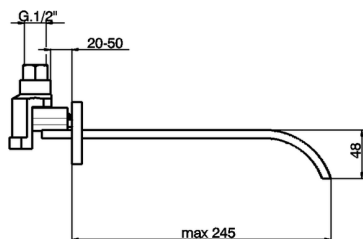

Filler spout WAVE_WA000240

MODEL **WA000240**

Filler spout, L.245 mm, 1/2" M connection

AVAILABLE FINISHINGS

-  **21** 21 Chrome
-  **2F** 2F Brushed Nickel
-  **2Q** 2Q Black Titanium

CHARACTERISTICS

2026-04-25