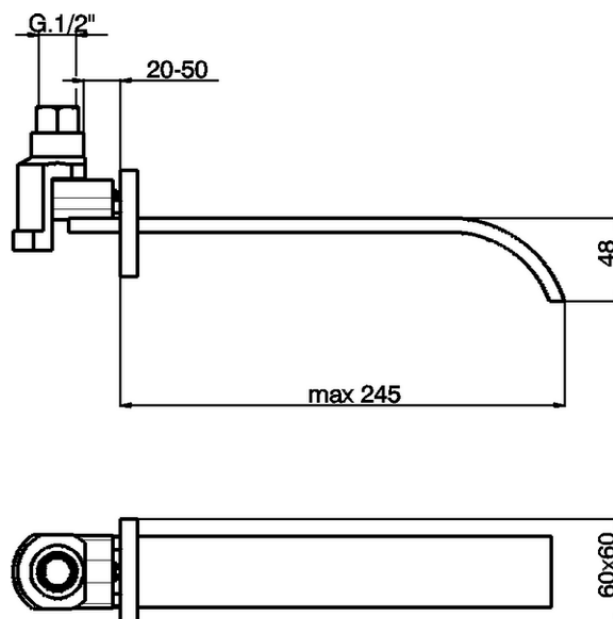

Filler spout WAVE_WA000240

WA000240

<https://en.cisal.it/filler-spout-wave-wa000240>

2026-04-24