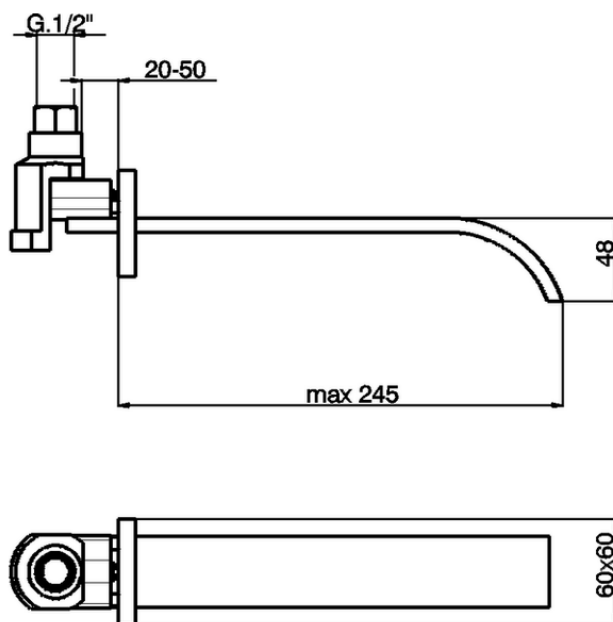

Filler spout WAVE_WA000240

WA000240

<https://en.cisal.it/filler-spout-wave-wa000240>

2026-06-04