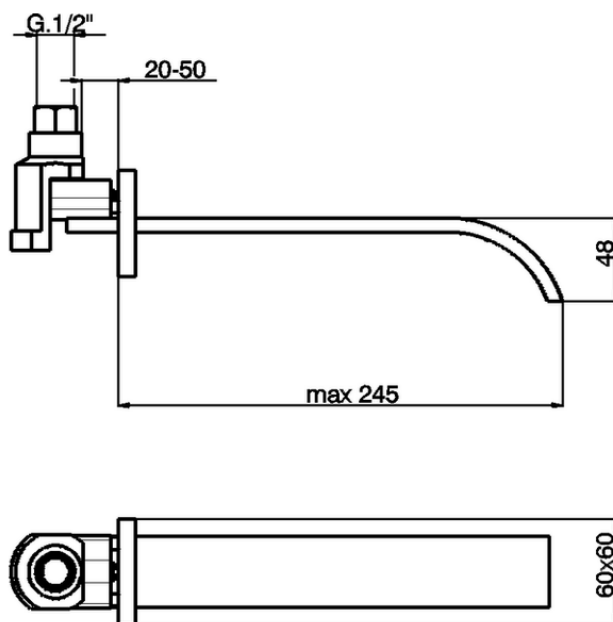

Filler spout WAVE_WA000240

WA000240

<https://en.cisal.it/filler-spout-wave-wa000240>

2026-05-15