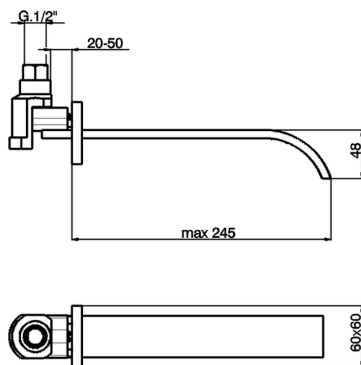

Filler spout WAVE_WA000240

MODEL **WA000240**

Filler spout, L.245 mm, 1/2" M connection

AVAILABLE FINISHINGS

- **21** 21 Chrome
- **2F** 2F Brushed Nickel
- **2Q** 2Q Black Titanium

CHARACTERISTICS

2026-04-04