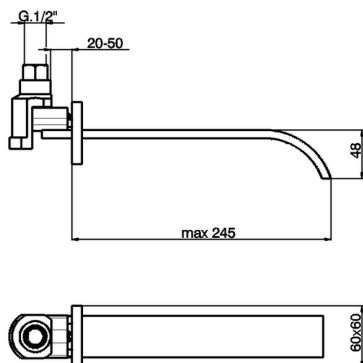

Filler spout WAVE_WA000240

MODEL **WA000240**

Filler spout, L.245 mm, 1/2" M connection

AVAILABLE FINISHINGS

-  **21** 21 Chrome
-  **2F** 2F Brushed Nickel
-  **2Q** 2Q Black Titanium

CHARACTERISTICS

2026-06-04