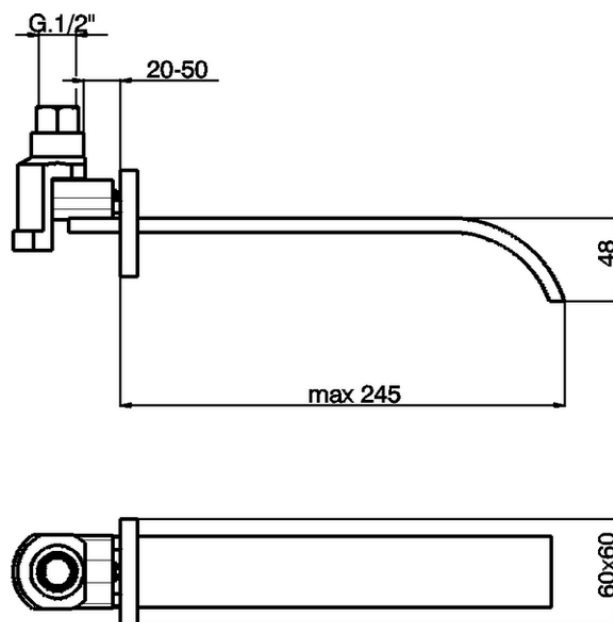

Filler spout WAVE_WA000240

WA000240

<https://en.cisal.it/filler-spout-wave-wa000240>

2026-04-04