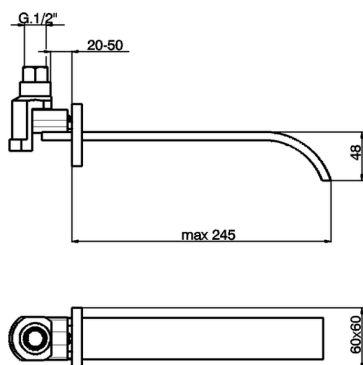

Filler spout WAVE_WA000240

MODEL **WA000240**

Filler spout, L.245 mm, 1/2" M connection

AVAILABLE FINISHINGS

-  **21** 21 Chrome
-  **2F** 2F Brushed Nickel
-  **2Q** 2Q Black Titanium

CHARACTERISTICS

2026-06-05