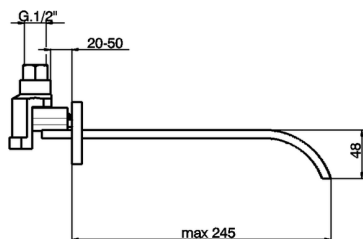

Filler spout WAVE_WA000240

MODEL **WA000240**

Filler spout, L.245 mm, 1/2" M connection

AVAILABLE FINISHINGS

- **21** 21 Chrome
- **2F** 2F Brushed Nickel
- **2Q** 2Q Black Titanium

CHARACTERISTICS

2026-04-24