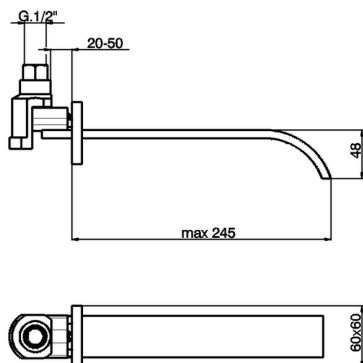

Filler spout WAVE_WA000240

MODEL **WA000240**

Filler spout, L.245 mm, 1/2" M connection

AVAILABLE FINISHINGS

- **21** 21 Chrome
- **2F** 2F Brushed Nickel
- **2Q** 2Q Black Titanium

CHARACTERISTICS

2026-05-15