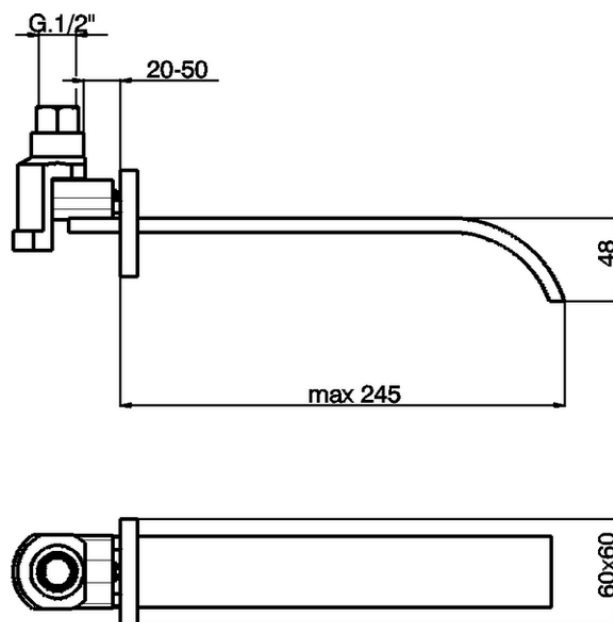

Filler spout WAVE_WA000240

WA000240

<https://en.cisal.it/filler-spout-wave-wa000240>

2026-05-15