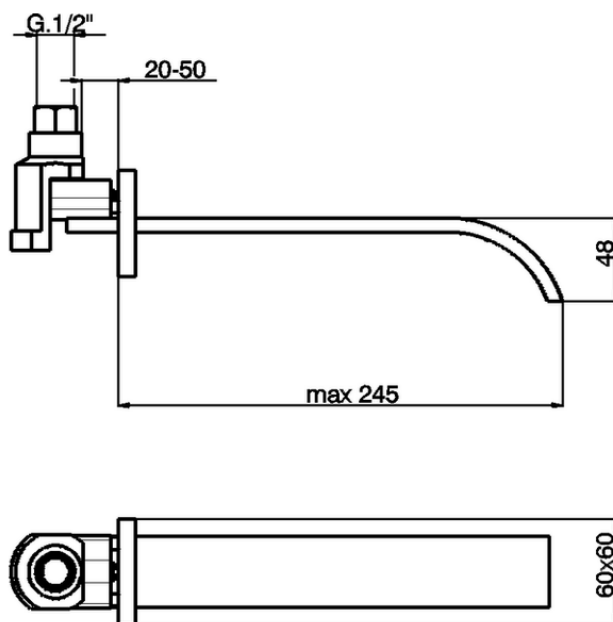

Filler spout WAVE_WA000240

WA000240

<https://en.cisal.it/filler-spout-wave-wa000240>

2026-04-04