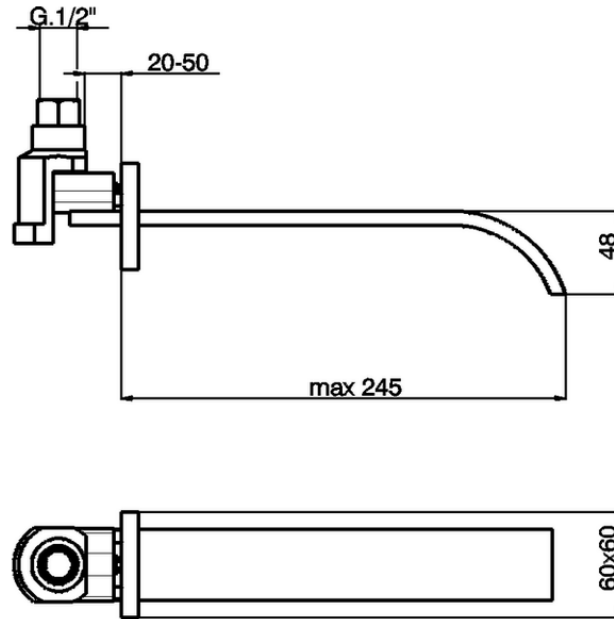

Filler spout WAVE_WA000240

WA000240

<https://en.cisal.it/filler-spout-wave-wa000240>

2026-06-25