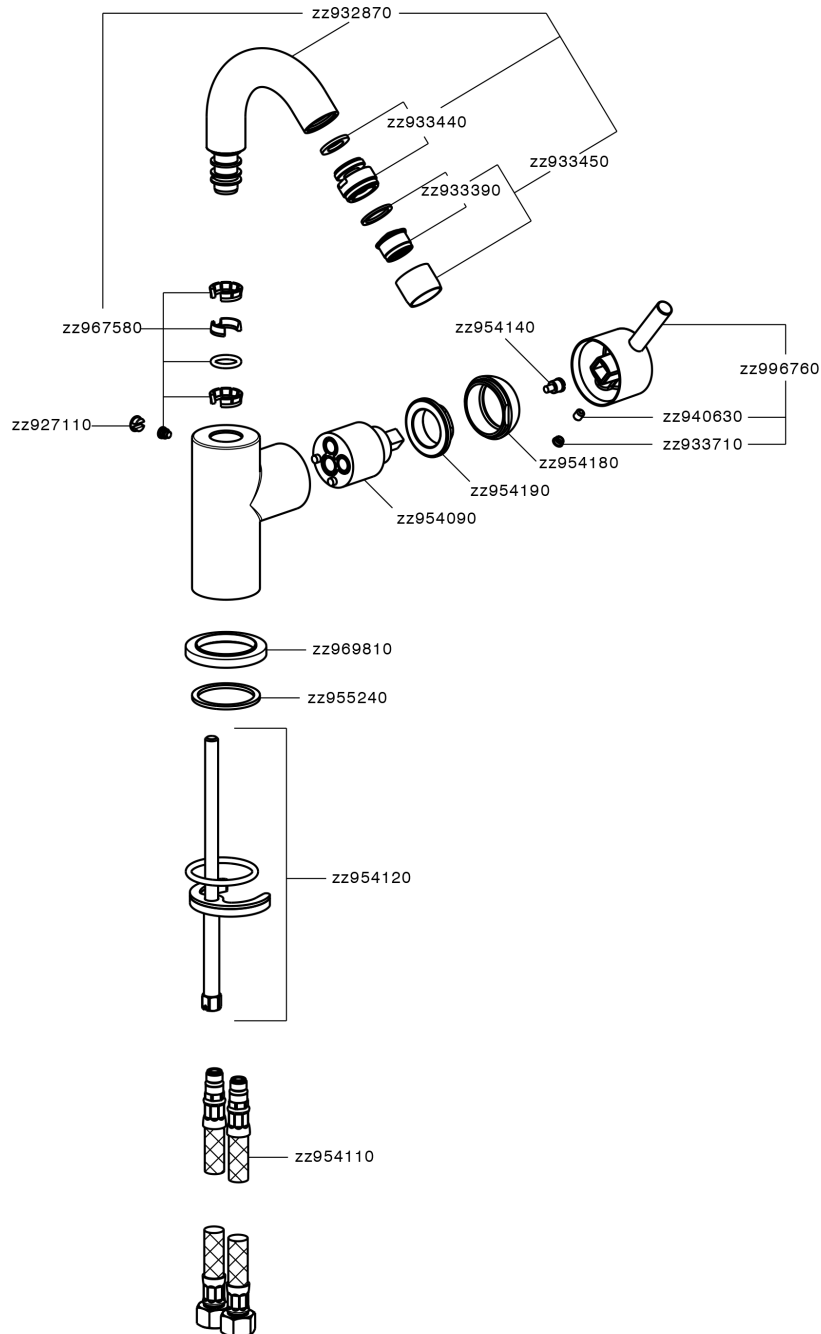

## Single lever bidet mixer EnergySave NUOVA LESS\_LN002565

LN002565

<https://en.cisal.it/single-lever-bidet-mixer-energysave-nuova-less-ln002565>

2024-12-22