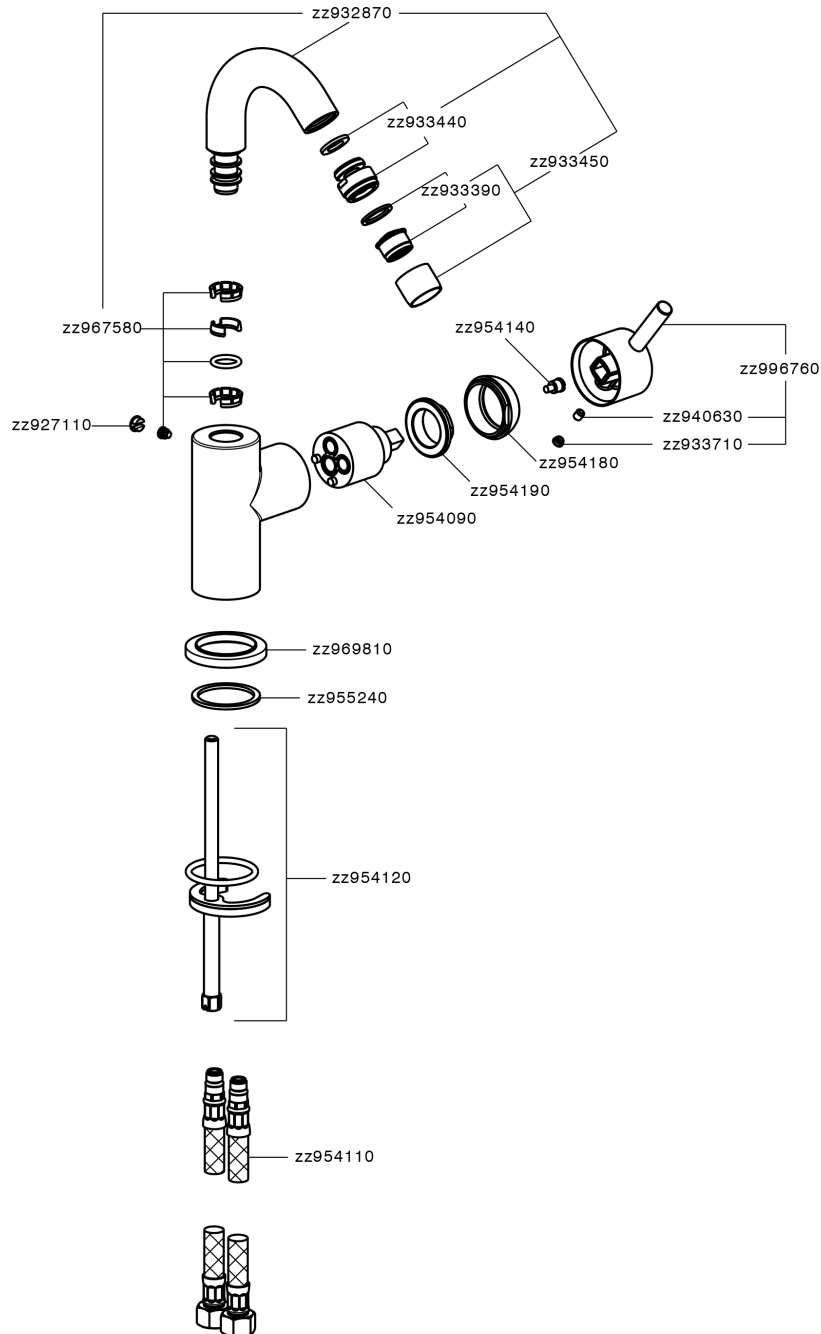

Single lever bidet mixer EnergySave NUOVA LESS_LN002565

LN002565

<https://en.cisal.it/single-lever-bidet-mixer-energysave-nuova-less-ln002565>

2024-12-22