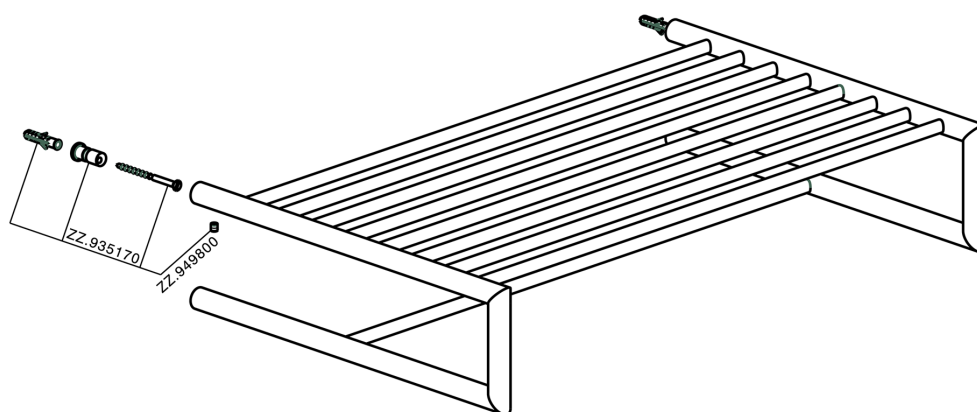

Towel rack BATHROOM ACCESSORIES_SY090300

MODEL **SY090300**

Towel rack

AVAILABLE FINISHINGS

- 
21 21 Chrome
- 
2B 2B Polished Nickel
- 
2F 2F Brushed Nickel
- 
2P 2P Rose Gold
- 
2Q 2Q Black Titanium
- 
40 40 Matt Black
- 
4Q 4Q Matt White

CHARACTERISTICS

Towel rack BATHROOM ACCESSORIES_SY090300

SY090300

<https://en.cisal.it/towel-rack-bathroom-accessories-sy090300>

2026-04-26