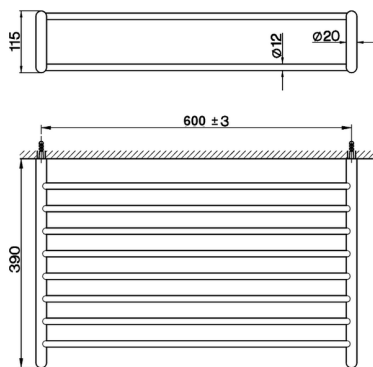

Towel rack BATHROOM ACCESSORIES_SY090300

MODEL **SY090300**

Towel rack

AVAILABLE FINISHINGS

- 
21 21 Chrome
- 
2B 2B Polished Nickel
- 
2F 2F Brushed Nickel
- 
2P 2P Rose Gold
- 
2Q 2Q Black Titanium
- 
40 40 Matt Black
- 
4Q 4Q Matt White