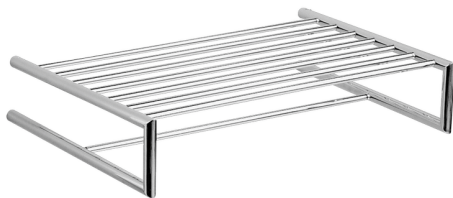

Towel rack BATHROOM ACCESSORIES_SY090300

MODEL **SY090300**

Towel rack

AVAILABLE FINISHINGS

- 
21 21 Chrome
- 
2B 2B Polished Nickel
- 
2F 2F Brushed Nickel
- 
2P 2P Rose Gold
- 
2Q 2Q Black Titanium
- 
40 40 Matt Black
- 
4Q 4Q Matt White

CHARACTERISTICS

Towel rack BATHROOM ACCESSORIES_SY090300

SY090300

<https://en.cisal.it/towel-rack-bathroom-accessories-sy090300>

2026-06-14