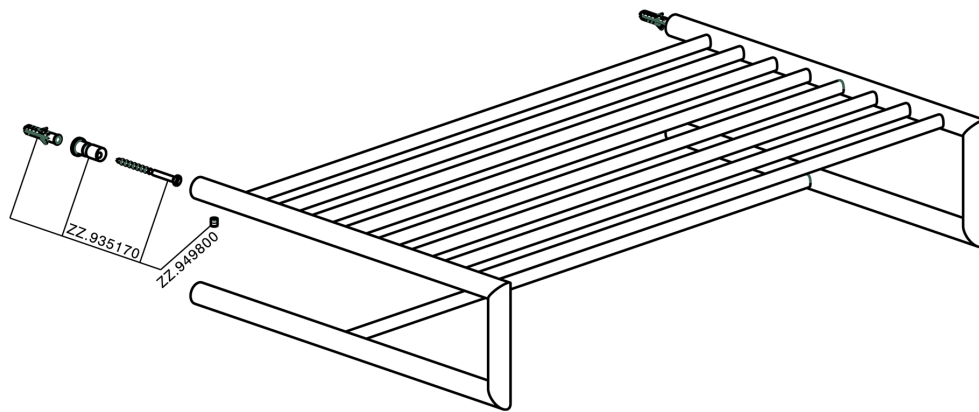

Towel rack BATHROOM ACCESSORIES_SY090300

MODEL **SY090300**

Towel rack

AVAILABLE FINISHINGS

- 
21 21 Chrome
- 
2B 2B Polished Nickel
- 
2F 2F Brushed Nickel
- 
2P 2P Rose Gold
- 
2Q 2Q Black Titanium
- 
40 40 Matt Black
- 
4Q 4Q Matt White

CHARACTERISTICS

Towel rack BATHROOM ACCESSORIES_SY090300

SY090300

<https://en.cisal.it/towel-rack-bathroom-accessories-sy090300>

2026-06-14