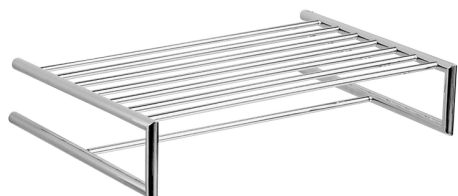

Towel rack BATHROOM ACCESSORIES_SY090300

MODEL **SY090300**

Towel rack

AVAILABLE FINISHINGS

- 
21 21 Chrome
- 
2B 2B Polished Nickel
- 
2F 2F Brushed Nickel
- 
2P 2P Rose Gold
- 
2Q 2Q Black Titanium
- 
40 40 Matt Black
- 
4Q 4Q Matt White

CHARACTERISTICS

Towel rack BATHROOM ACCESSORIES_SY090300

SY090300

<https://en.cisal.it/towel-rack-bathroom-accessories-sy090300>

2026-04-26