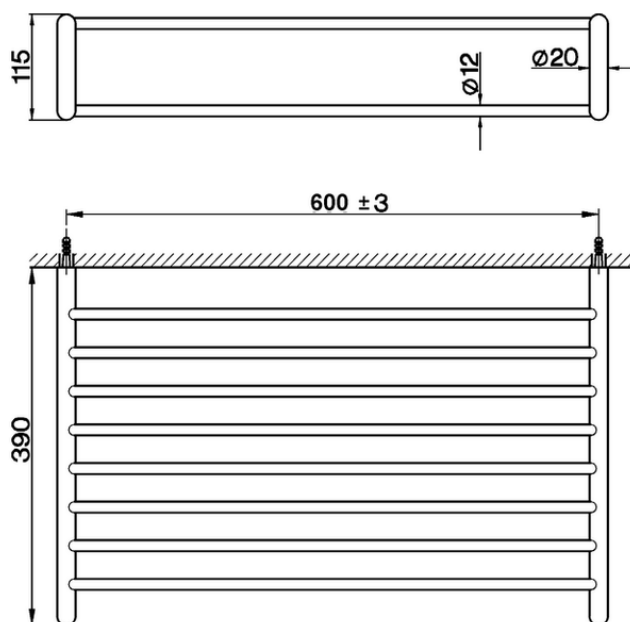

Towel rack BATHROOM ACCESSORIES_SY090300

SY090300

<https://en.cisal.it/towel-rack-bathroom-accessories-sy090300>

2026-06-14