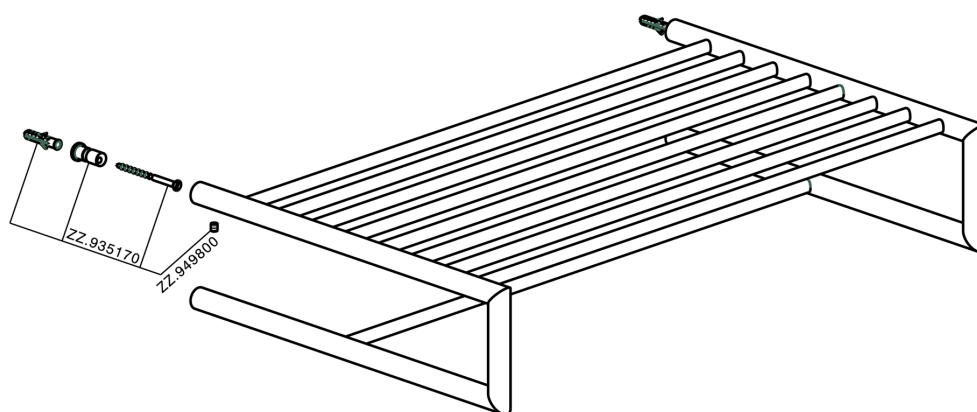

Towel rack BATHROOM ACCESSORIES_SY090300

MODEL **SY090300**

Towel rack

AVAILABLE FINISHINGS

- 
21 21 Chrome
- 
2B 2B Polished Nickel
- 
2F 2F Brushed Nickel
- 
2P 2P Rose Gold
- 
2Q 2Q Black Titanium
- 
40 40 Matt Black
- 
4Q 4Q Matt White

CHARACTERISTICS

Towel rack BATHROOM ACCESSORIES_SY090300

SY090300

<https://en.cisal.it/towel-rack-bathroom-accessories-sy090300>

2026-05-17