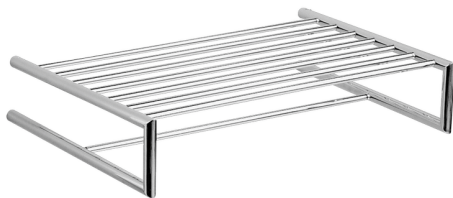

Towel rack BATHROOM ACCESSORIES_SY090300

MODEL **SY090300**

Towel rack

AVAILABLE FINISHINGS

- 
21 21 Chrome
- 
2B 2B Polished Nickel
- 
2F 2F Brushed Nickel
- 
2P 2P Rose Gold
- 
2Q 2Q Black Titanium
- 
40 40 Matt Black
- 
4Q 4Q Matt White

CHARACTERISTICS

Towel rack BATHROOM ACCESSORIES_SY090300

SY090300

<https://en.cisal.it/towel-rack-bathroom-accessories-sy090300>

2026-06-13