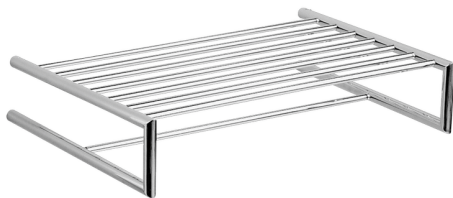

Towel rack BATHROOM ACCESSORIES_SY090300

MODEL **SY090300**

Towel rack

AVAILABLE FINISHINGS

- 
21 21 Chrome
- 
2B 2B Polished Nickel
- 
2F 2F Brushed Nickel
- 
2P 2P Rose Gold
- 
2Q 2Q Black Titanium
- 
40 40 Matt Black
- 
4Q 4Q Matt White

CHARACTERISTICS

Towel rack BATHROOM ACCESSORIES_SY090300

SY090300

<https://en.cisal.it/towel-rack-bathroom-accessories-sy090300>

2026-04-08