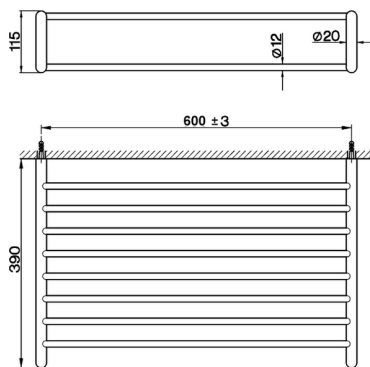

Towel rack BATHROOM ACCESSORIES_SY090300

MODEL **SY090300**

Towel rack

AVAILABLE FINISHINGS

- 
21 21 Chrome
- 
2B 2B Polished Nickel
- 
2F 2F Brushed Nickel
- 
2P 2P Rose Gold
- 
2Q 2Q Black Titanium
- 
40 40 Matt Black
- 
4Q 4Q Matt White