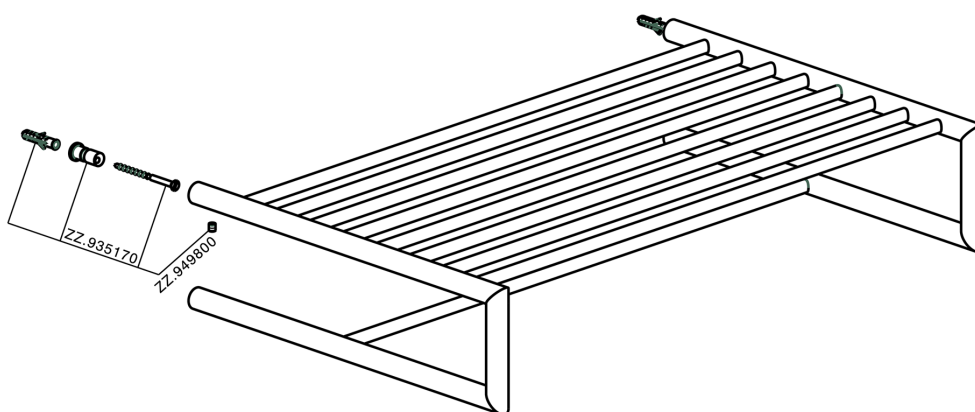

Towel rack BATHROOM ACCESSORIES_SY090300

MODEL **SY090300**

Towel rack

AVAILABLE FINISHINGS

- 
21 21 Chrome
- 
2B 2B Polished Nickel
- 
2F 2F Brushed Nickel
- 
2P 2P Rose Gold
- 
2Q 2Q Black Titanium
- 
40 40 Matt Black
- 
4Q 4Q Matt White

CHARACTERISTICS

Towel rack BATHROOM ACCESSORIES_SY090300

SY090300

<https://en.cisal.it/towel-rack-bathroom-accessories-sy090300>

2026-06-13