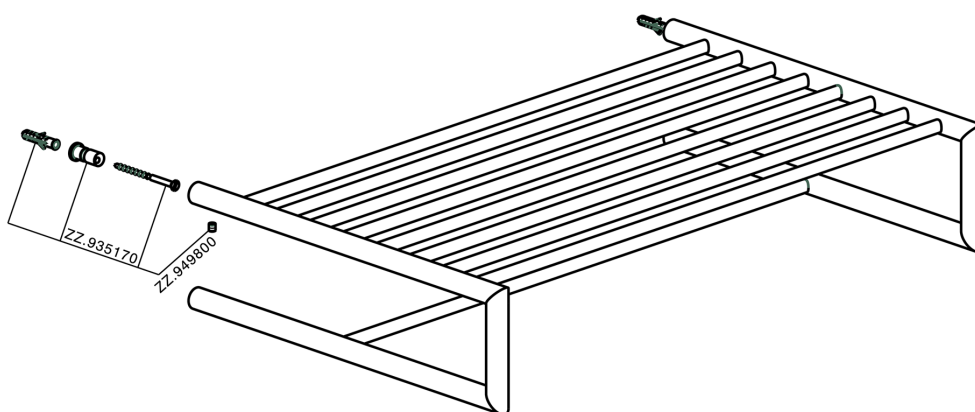

Towel rack BATHROOM ACCESSORIES_SY090300

MODEL **SY090300**

Towel rack

AVAILABLE FINISHINGS

- 
21 21 Chrome
- 
2B 2B Polished Nickel
- 
2F 2F Brushed Nickel
- 
2P 2P Rose Gold
- 
2Q 2Q Black Titanium
- 
40 40 Matt Black
- 
4Q 4Q Matt White

CHARACTERISTICS

Towel rack BATHROOM ACCESSORIES_SY090300

SY090300

<https://en.cisal.it/towel-rack-bathroom-accessories-sy090300>

2026-04-08