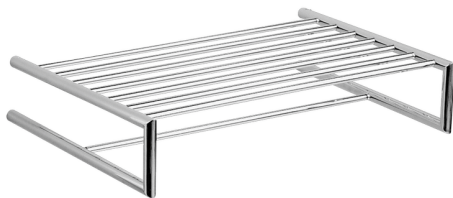

Towel rack BATHROOM ACCESSORIES_SY090300

MODEL **SY090300**

Towel rack

AVAILABLE FINISHINGS

- 
21 21 Chrome
- 
2B 2B Polished Nickel
- 
2F 2F Brushed Nickel
- 
2P 2P Rose Gold
- 
2Q 2Q Black Titanium
- 
40 40 Matt Black
- 
4Q 4Q Matt White

CHARACTERISTICS

Towel rack BATHROOM ACCESSORIES_SY090300

SY090300

<https://en.cisal.it/towel-rack-bathroom-accessories-sy090300>

2026-05-17