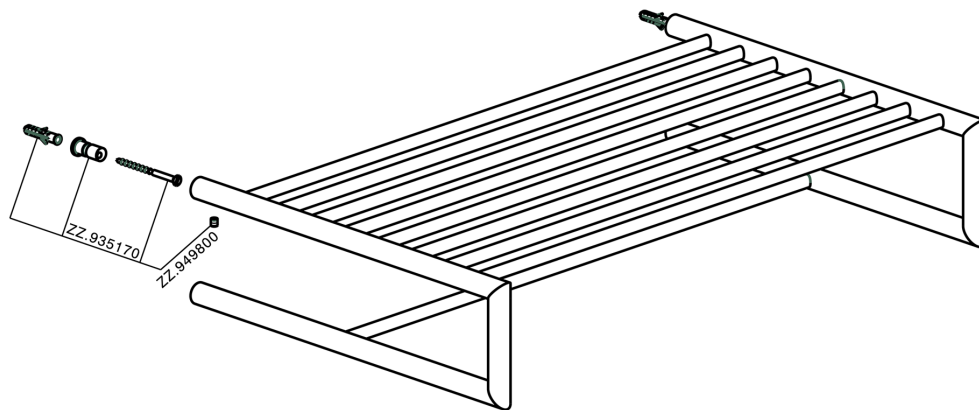

Towel rack BATHROOM ACCESSORIES_SY090300

MODEL **SY090300**

Towel rack

AVAILABLE FINISHINGS

- 
21 21 Chrome
- 
2B 2B Polished Nickel
- 
2F 2F Brushed Nickel
- 
2P 2P Rose Gold
- 
2Q 2Q Black Titanium
- 
40 40 Matt Black
- 
4Q 4Q Matt White

CHARACTERISTICS

Towel rack BATHROOM ACCESSORIES_SY090300

SY090300

<https://en.cisal.it/towel-rack-bathroom-accessories-sy090300>

2026-05-17