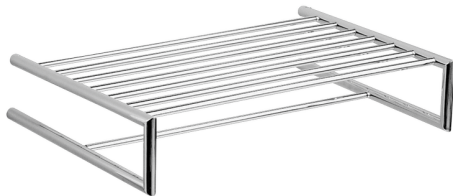

Towel rack BATHROOM ACCESSORIES_SY090300

MODEL **SY090300**

Towel rack

AVAILABLE FINISHINGS

- 
21 21 Chrome
- 
2B 2B Polished Nickel
- 
2F 2F Brushed Nickel
- 
2P 2P Rose Gold
- 
2Q 2Q Black Titanium
- 
40 40 Matt Black
- 
4Q 4Q Matt White

CHARACTERISTICS

Towel rack BATHROOM ACCESSORIES_SY090300

SY090300

<https://en.cisal.it/towel-rack-bathroom-accessories-sy090300>

2026-05-17