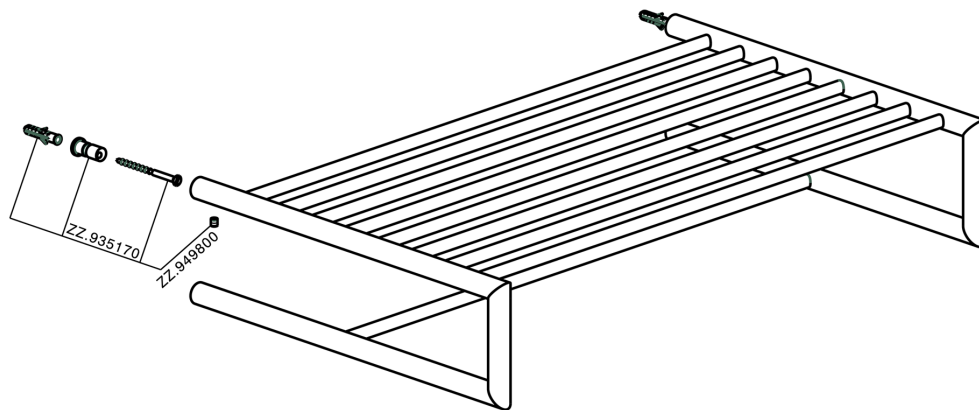

Towel rack BATHROOM ACCESSORIES_SY090300

MODEL **SY090300**

Towel rack

AVAILABLE FINISHINGS

- 
21 21 Chrome
- 
2B 2B Polished Nickel
- 
2F 2F Brushed Nickel
- 
2P 2P Rose Gold
- 
2Q 2Q Black Titanium
- 
40 40 Matt Black
- 
4Q 4Q Matt White

CHARACTERISTICS

Towel rack BATHROOM ACCESSORIES_SY090300

SY090300

<https://en.cisal.it/towel-rack-bathroom-accessories-sy090300>

2026-04-06