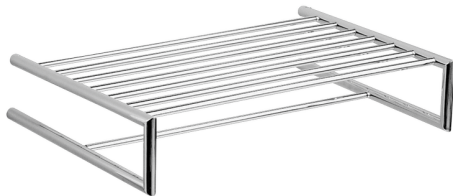

Towel rack BATHROOM ACCESSORIES_SY090300

MODEL **SY090300**

Towel rack

AVAILABLE FINISHINGS

- 
21 21 Chrome
- 
2B 2B Polished Nickel
- 
2F 2F Brushed Nickel
- 
2P 2P Rose Gold
- 
2Q 2Q Black Titanium
- 
40 40 Matt Black
- 
4Q 4Q Matt White

CHARACTERISTICS

Towel rack BATHROOM ACCESSORIES_SY090300

SY090300

<https://en.cisal.it/towel-rack-bathroom-accessories-sy090300>

2026-04-06