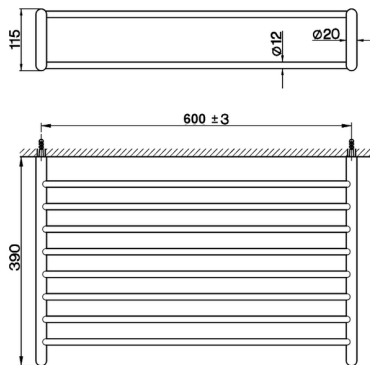

Towel rack BATHROOM ACCESSORIES_SY090300

MODEL **SY090300**

Towel rack

AVAILABLE FINISHINGS

- 
21 21 Chrome
- 
2B 2B Polished Nickel
- 
2F 2F Brushed Nickel
- 
2P 2P Rose Gold
- 
2Q 2Q Black Titanium
- 
40 40 Matt Black
- 
4Q 4Q Matt White