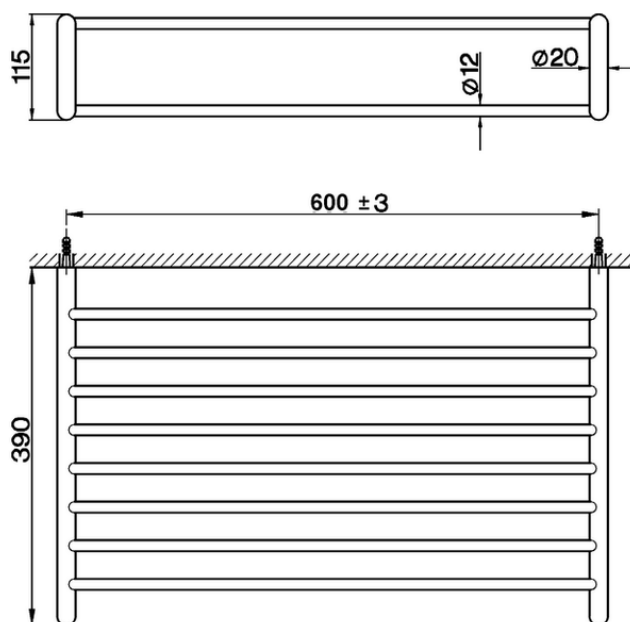

Towel rack BATHROOM ACCESSORIES_SY090300

SY090300

<https://en.cisal.it/towel-rack-bathroom-accessories-sy090300>

2026-06-13