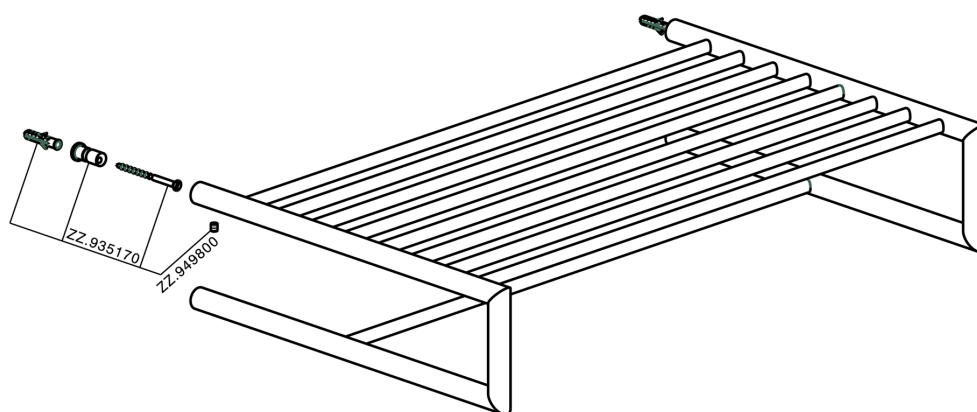

Towel rack BATHROOM ACCESSORIES_SY090300

MODEL **SY090300**

Towel rack

AVAILABLE FINISHINGS

- 
21 21 Chrome
- 
2B 2B Polished Nickel
- 
2F 2F Brushed Nickel
- 
2P 2P Rose Gold
- 
2Q 2Q Black Titanium
- 
40 40 Matt Black
- 
4Q 4Q Matt White

CHARACTERISTICS

Towel rack BATHROOM ACCESSORIES_SY090300

SY090300

<https://en.cisal.it/towel-rack-bathroom-accessories-sy090300>

2026-04-06