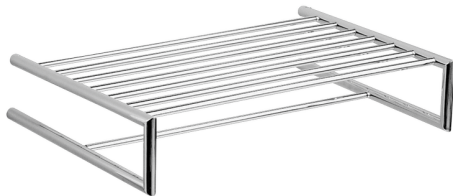

Towel rack BATHROOM ACCESSORIES_SY090300

MODEL **SY090300**

Towel rack

AVAILABLE FINISHINGS

- 
21 21 Chrome
- 
2B 2B Polished Nickel
- 
2F 2F Brushed Nickel
- 
2P 2P Rose Gold
- 
2Q 2Q Black Titanium
- 
40 40 Matt Black
- 
4Q 4Q Matt White

CHARACTERISTICS

Towel rack BATHROOM ACCESSORIES_SY090300

SY090300

<https://en.cisal.it/towel-rack-bathroom-accessories-sy090300>

2026-06-14