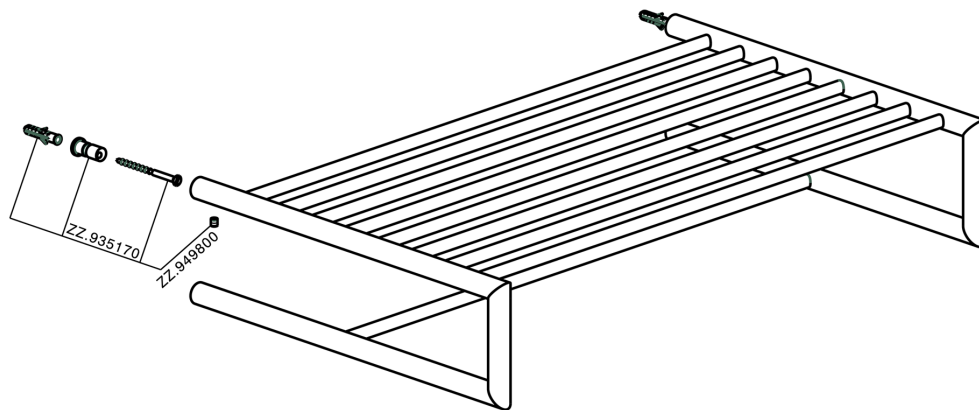

Towel rack BATHROOM ACCESSORIES_SY090300

MODEL **SY090300**

Towel rack

AVAILABLE FINISHINGS

- 
21 21 Chrome
- 
2B 2B Polished Nickel
- 
2F 2F Brushed Nickel
- 
2P 2P Rose Gold
- 
2Q 2Q Black Titanium
- 
40 40 Matt Black
- 
4Q 4Q Matt White

CHARACTERISTICS

Towel rack BATHROOM ACCESSORIES_SY090300

SY090300

<https://en.cisal.it/towel-rack-bathroom-accessories-sy090300>

2026-06-14