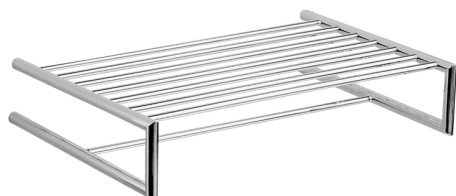

Towel rack BATHROOM ACCESSORIES_SY090300

MODEL **SY090300**

Towel rack

AVAILABLE FINISHINGS

- 
21 21 Chrome
- 
2B 2B Polished Nickel
- 
2F 2F Brushed Nickel
- 
2P 2P Rose Gold
- 
2Q 2Q Black Titanium
- 
40 40 Matt Black
- 
4Q 4Q Matt White

CHARACTERISTICS

Towel rack BATHROOM ACCESSORIES_SY090300

SY090300

<https://en.cisal.it/towel-rack-bathroom-accessories-sy090300>

2026-04-06