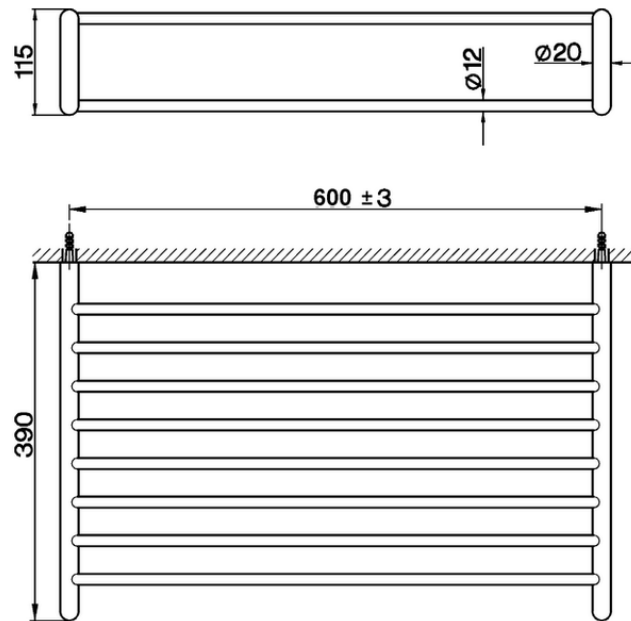

Towel rack BATHROOM ACCESSORIES_SY090300

SY090300

<https://en.cisal.it/towel-rack-bathroom-accessories-sy090300>

2026-06-14