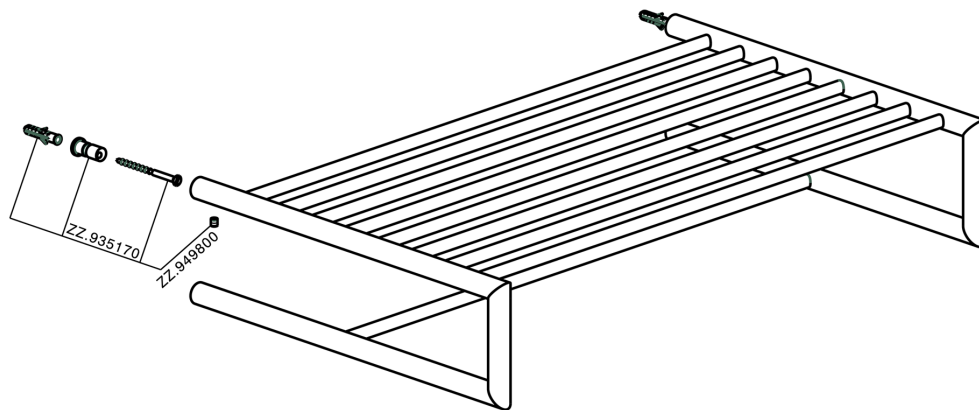

Towel rack BATHROOM ACCESSORIES_SY090300

SY090300

<https://en.cisal.it/towel-rack-bathroom-accessories-sy090300>

2026-06-10