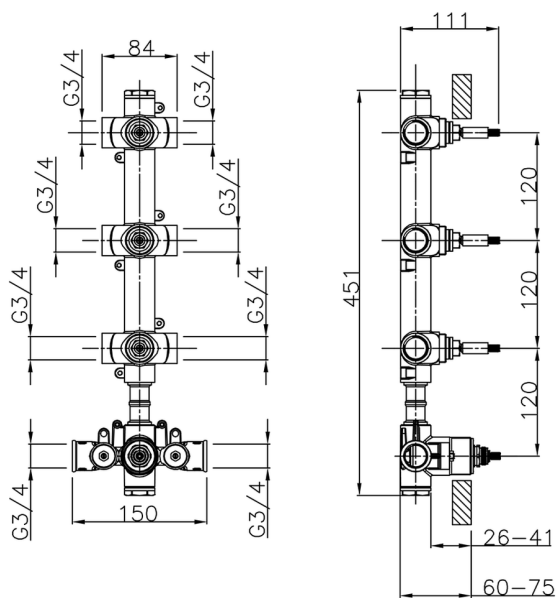

## 3 Function Concealed Thermostatic Built-in Part CONCEALED\_ZA01V300

MODEL **ZA01V300**

3 Function Concealed Thermostatic Built-in Part

AVAILABLE FINISHINGS

**04** 04 Without finishing

CHARACTERISTICS

Concealed **1**  
 Cartridge Spare Parts **23.51A.HF**  
**HF Thermostatic Valve**