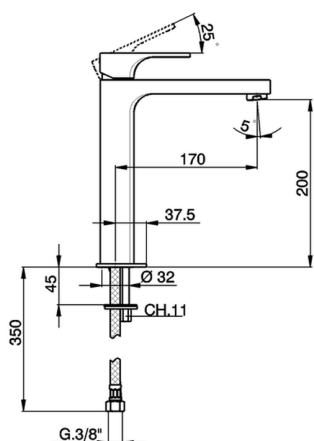

S.L. basin mixer- tall version - EnergySave CUBIC_CU003545

MODEL **CU003545**

S.L. basin mixer- tall version - EnergySave, without automatic pop-up waste, G.3/8" stainless steel flexible hoses

AVAILABLE FINISHINGS

-  **21** 21 Chrome
-  **2B** 2B Polished Nickel
-  **2F** 2F Brushed Nickel
-  **40** 40 Matt Black

CHARACTERISTICS

Cartridge Spare Parts **ZZ96691000**

25 mm Cartridge

EcoStop

EcoStop feature limits water flow to approximately 50% of maximum output with one point of resistance on setting. Push slightly past the middle stop only when full water output is required. This will save water up to 50%.

S.L. basin mixer- tall version - EnergySave CUBIC_CU003545

CU003545

<https://en.cisal.it/s-l-basin-mixer-tall-version-energysave-cubic-cu003545>

2026-05-20