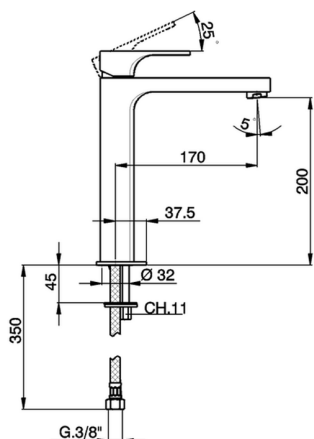

## S.L. basin mixer- tall version - EnergySave CUBIC\_CU003545

MODEL **CU003545**

S.L. basin mixer- tall version - EnergySave, without automatic pop-up waste, G.3/8" stainless steel flexible hoses

### CHARACTERISTICS

Cartridge Spare Parts **ZZ96691000**

**25 mm Cartridge**