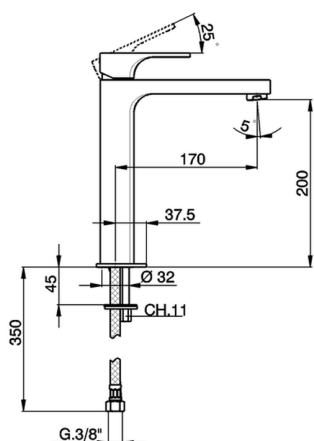

S.L. basin mixer- tall version - EnergySave CUBIC_CU003545

MODEL **CU003545**

S.L. basin mixer- tall version - EnergySave, without automatic pop-up waste, G.3/8" stainless steel flexible hoses

AVAILABLE FINISHINGS

-  **21** 21 Chrome
-  **2B** 2B Polished Nickel
-  **2F** 2F Brushed Nickel
-  **40** 40 Matt Black

CHARACTERISTICS

Cartridge Spare Parts **ZZ96691000**

25 mm Cartridge

EcoStop

EcoStop feature limits water flow to approximately 50% of maximum output with one point of resistance on setting. Push slightly past the middle stop only when full water output is required. This will save water up to 50%.

S.L. basin mixer- tall version - EnergySave CUBIC_CU003545

CU003545

<https://en.cisal.it/s-l-basin-mixer-tall-version-energysave-cubic-cu003545>

2026-04-29