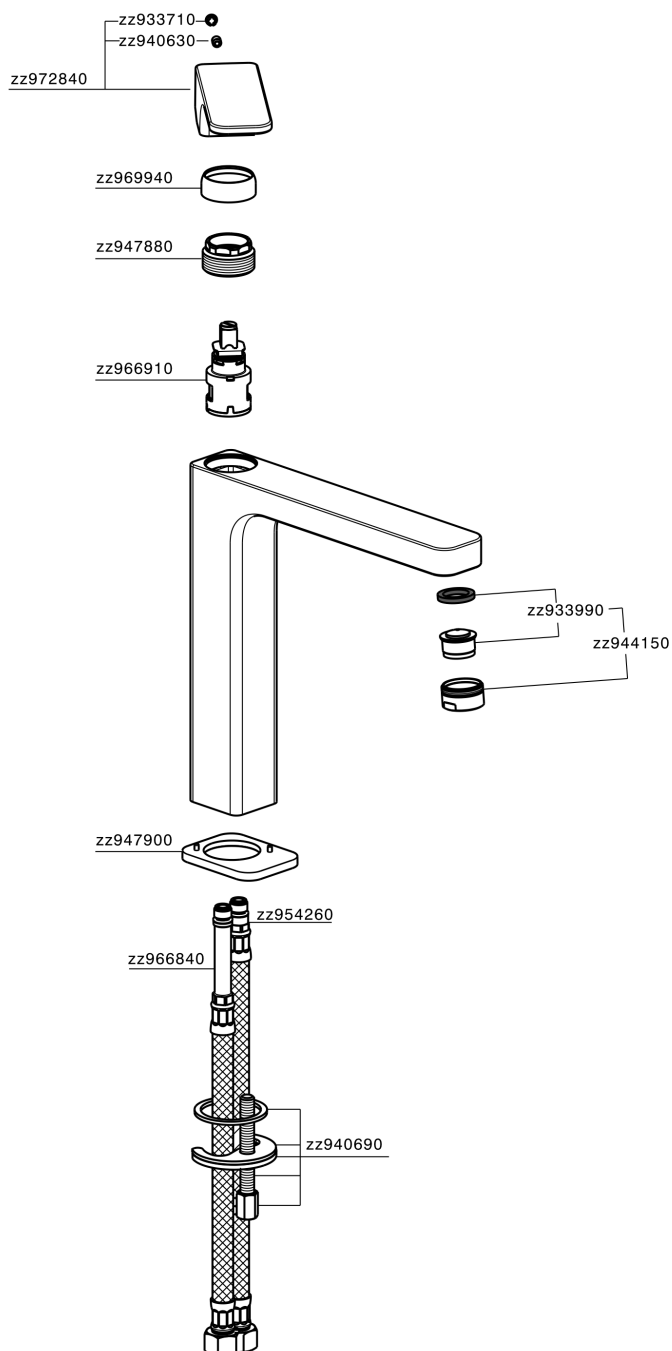

S.L. basin mixer- tall version - EnergySave CUBIC_CU003545

CU003545

<https://en.cisal.it/s-l-basin-mixer-tall-version-energysave-cubic-cu003545>

2026-04-08