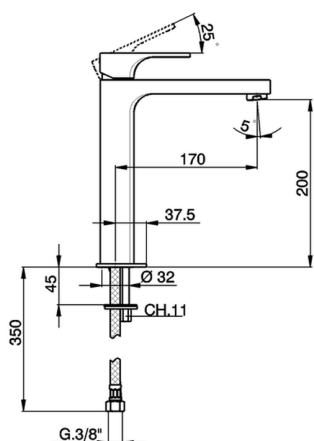

S.L. basin mixer- tall version - EnergySave CUBIC_CU003545

MODEL **CU003545**

S.L. basin mixer- tall version - EnergySave, without automatic pop-up waste, G.3/8" stainless steel flexible hoses

AVAILABLE FINISHINGS

-  **21** 21 Chrome
-  **2B** 2B Polished Nickel
-  **2F** 2F Brushed Nickel
-  **40** 40 Matt Black

CHARACTERISTICS

Cartridge Spare Parts **ZZ96691000**

25 mm Cartridge

EcoStop

EcoStop feature limits water flow to approximately 50% of maximum output with one point of resistance on setting. Push slightly past the middle stop only when full water output is required. This will save water up to 50%.

S.L. basin mixer- tall version - EnergySave CUBIC_CU003545

CU003545

<https://en.cisal.it/s-l-basin-mixer-tall-version-energysave-cubic-cu003545>

2026-06-14