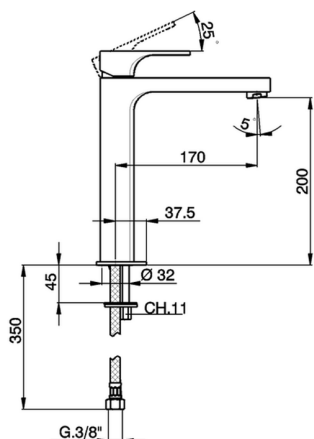

S.L. basin mixer- tall version - EnergySave CUBIC_CU003545

MODEL **CU003545**

S.L. basin mixer- tall version - EnergySave, without automatic pop-up waste, G.3/8" stainless steel flexible hoses

AVAILABLE FINISHINGS

-  **21** 21 Chrome
-  **2B** 2B Polished Nickel
-  **2F** 2F Brushed Nickel
-  **40** 40 Matt Black

CHARACTERISTICS

Cartridge Spare Parts **ZZ96691000**

25 mm Cartridge

EcoStop

EcoStop feature limits water flow to approximately 50% of maximum output with one point of resistance on setting. Push slightly past the middle stop only when full water output is required. This will save water up to 50%.

S.L. basin mixer- tall version - EnergySave CUBIC_CU003545

CU003545

<https://en.cisal.it/s-l-basin-mixer-tall-version-energysave-cubic-cu003545>

2026-04-10