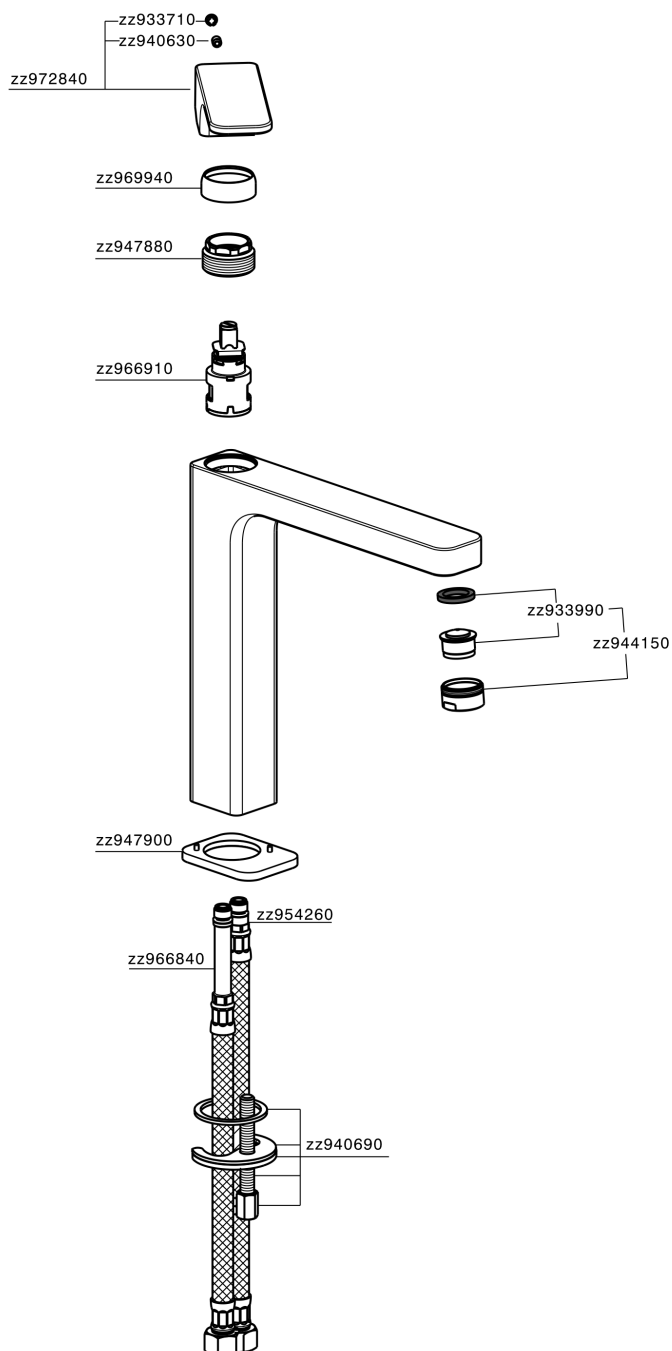

S.L. basin mixer- tall version - EnergySave CUBIC_CU003545

CU003545

<https://en.cisal.it/s-l-basin-mixer-tall-version-energysave-cubic-cu003545>

2026-04-10