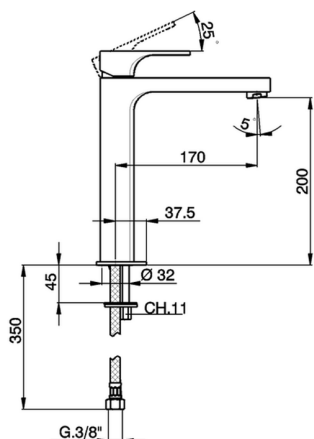

S.L. basin mixer- tall version - EnergySave CUBIC_CU003545

MODEL **CU003545**

S.L. basin mixer- tall version - EnergySave, without automatic pop-up waste, G.3/8" stainless steel flexible hoses

AVAILABLE FINISHINGS

-  **21** 21 Chrome
-  **2B** 2B Polished Nickel
-  **2F** 2F Brushed Nickel
-  **40** 40 Matt Black

CHARACTERISTICS

Cartridge Spare Parts **ZZ96691000**

25 mm Cartridge

EcoStop

EcoStop feature limits water flow to approximately 50% of maximum output with one point of resistance on setting. Push slightly past the middle stop only when full water output is required. This will save water up to 50%.

S.L. basin mixer- tall version - EnergySave CUBIC_CU003545

CU003545

<https://en.cisal.it/s-l-basin-mixer-tall-version-energysave-cubic-cu003545>

2026-06-13