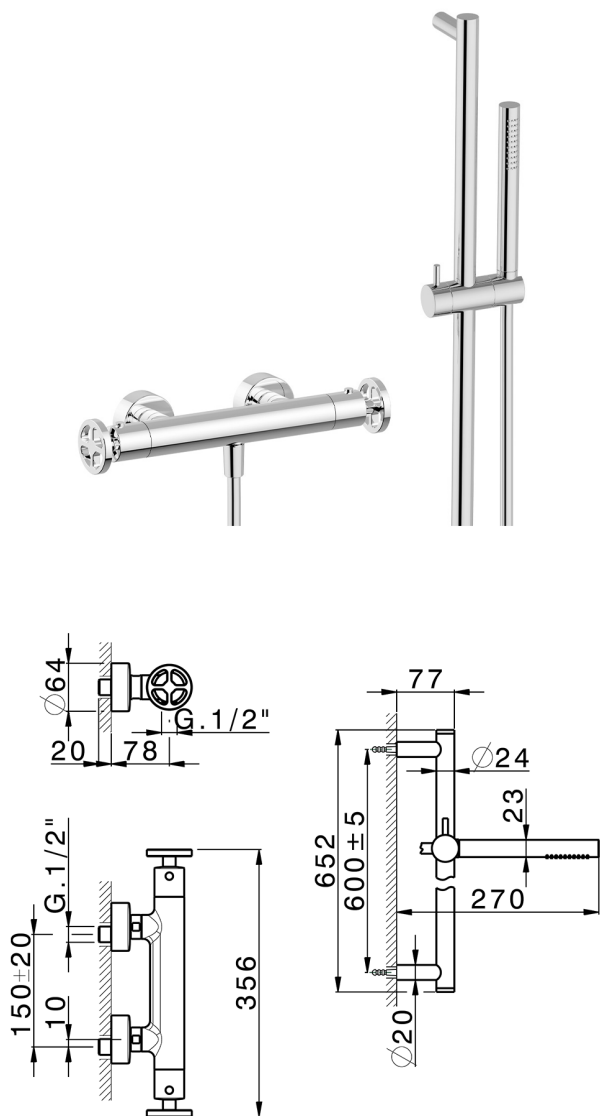

## Thermostatic shower mixer with sliding bar GRACE\_MNS01010

MODEL **MNS01010**

Thermostatic shower mixer with sliding bar, 60 cm Rail with slide bracket, 22,5 mm Brass One Spray handshower, 150 cm smooth SUPREME Flexible Hose

### AVAILABLE FINISHINGS

-  **21** 21 Chrome
-  **2F** 2F Brushed Nickel
-  **2W** 2W Brushed Gold
-  **5H** 5H Dark Brass Brushed
-  **5L** 5L Brushed Black Titanium
-  **6T** 6T Chrome/Matt Black

### CHARACTERISTICS

Cartridge Spare Parts **22.04A.AR - ZZ97279004**

**Argo 2 (long filter) Thermostatic Valve**

### EcoStop

EcoStop feature limits water flow to approximately 50% of maximum output with one point of resistance on setting. Push slightly past the middle stop only when full water output is required. This will save water up to 50%.