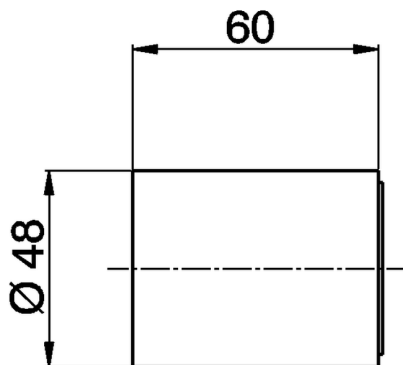

Extension COMPONENTS_ZA006150

MODEL **ZA006150**

Extension, for item ST000510 - ST000530 - ST000550

AVAILABLE FINISHINGS

21 21 Chrome

2A 2A Satin Brushed Nickel

CHARACTERISTICS

2026-06-13