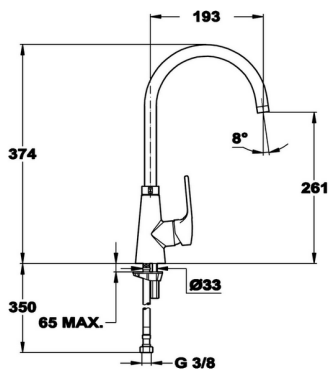

Single lever sink mixer KITCHEN_LC000020

MODEL **LC000020**

Single lever sink mixer, swivel spout, G.3/8" stainless steel flexible hose

AVAILABLE FINISHINGS

21 21 Chrome

CHARACTERISTICS

Cartridge Spare Parts **ZZ97179000**

35 mm Cartridge

2024-11-23