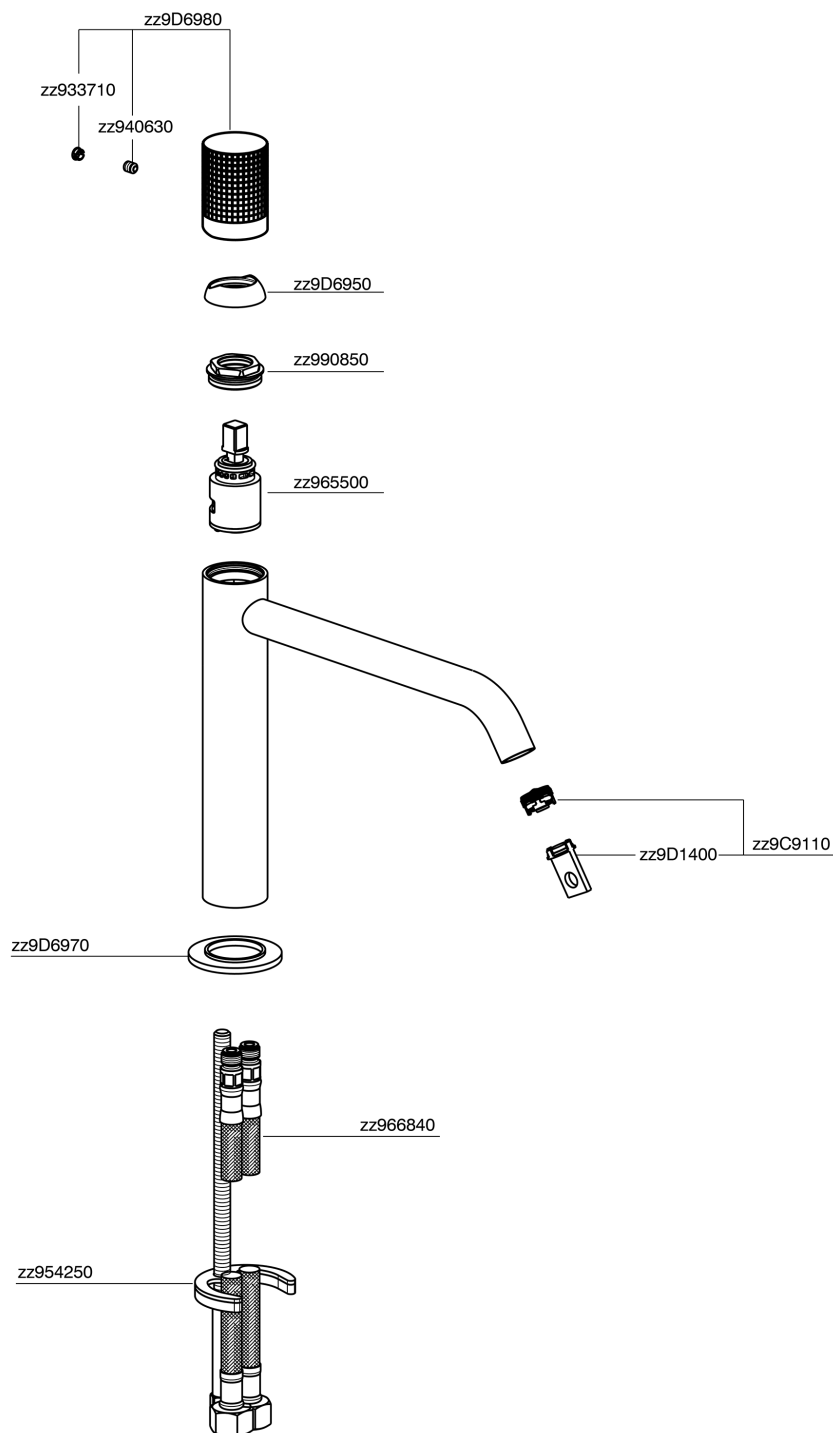

Single lever 'medium' washbasin mixer NUANCE X32_X1001504

X1001504

<https://en.cisal.it/single-lever-medium-washbasin-mixer-nuance-x32-x1001504>

2024-12-22