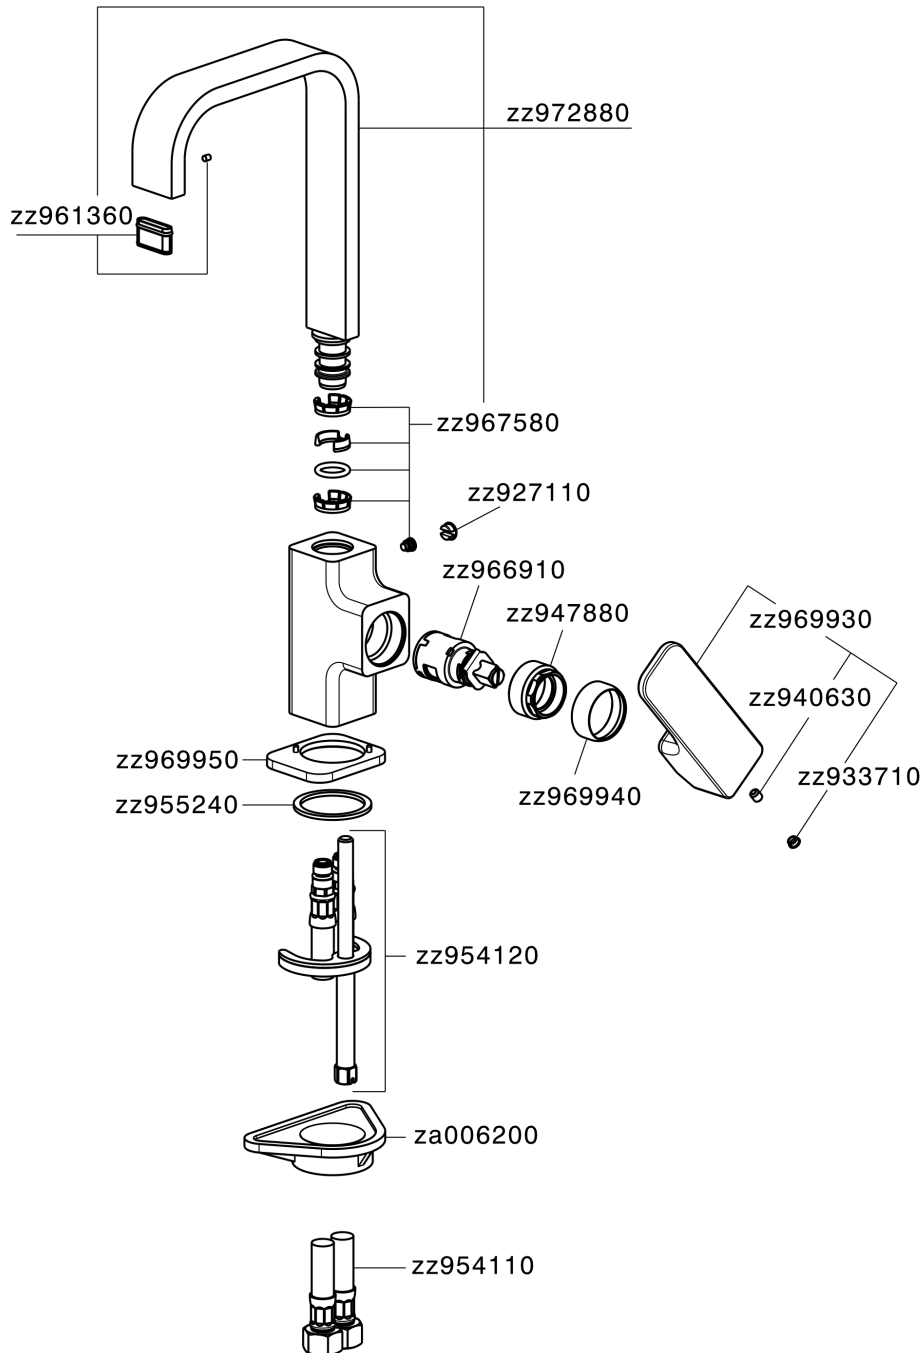

## Single lever washbasin mixer EnergySave CUBIC\_CU000485

CU000485

<https://en.cisal.it/single-lever-washbasin-mixer-energysave-cubic-cu000485>

2024-12-22