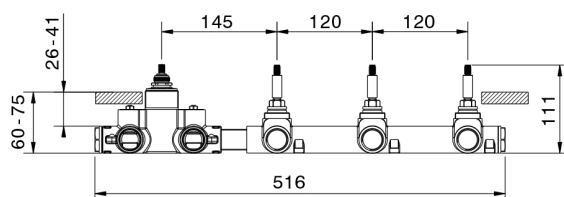

## 3 Function Concealed Thermostatic Built-in Part CONCEALED\_ZA00R300

MODEL **ZA00R300**

3 Function Concealed Thermostatic Built-in Part

AVAILABLE FINISHINGS

CHARACTERISTICS

Concealed **1**  
 Cartridge Spare Parts **23.51A.HF**  
**HF Thermostatic Valve**