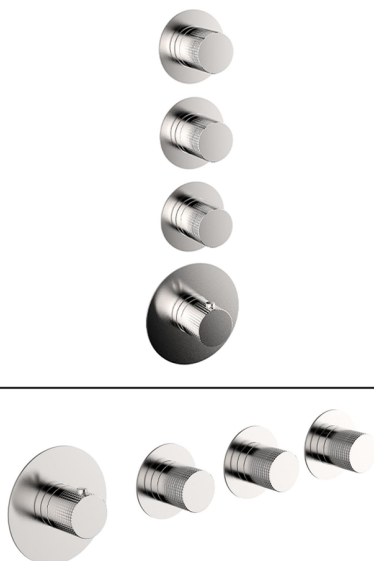

## Cover Part for 3 Function Concealed Thermo. Valve WELLNESS\_X100R300

MODEL **X100R300**

Cover Part for 3 Function Concealed Thermo.Valve,for item ZA00R300 horizontal installation,for item ZA00V300 vertical installation,Inox AISI 316L

AVAILABLE FINISHINGS

-  **D1** D1 Brushed Inox
-  **5H** 5H Dark Brass Brushed
-  **5L** 5L Brushed Black Titanium
-  **5N** 5N Brushed Rose Gold

CHARACTERISTICS

Installation **Concealed**  
 Required concealed parts **ZA00V300**  
**ZA00R300**

## Cover Part for 3 Function Concealed Thermo. Valve WELLNESS\_X100R300

X100R300

<https://en.cisal.it/cover-part-for-3-function-concealed-thermo-valve-wellness-x100r300>

## 3 Function Concealed Thermostatic Built-in Part CONCEALED\_ZA00V300

MODEL **ZA00V300**

3 Function Concealed Thermostatic Built-in Part

AVAILABLE FINISHINGS

CHARACTERISTICS

Concealed **1**  
 Cartridge Spare Parts **23.51A.HF**  
**HF Thermostatic Valve**