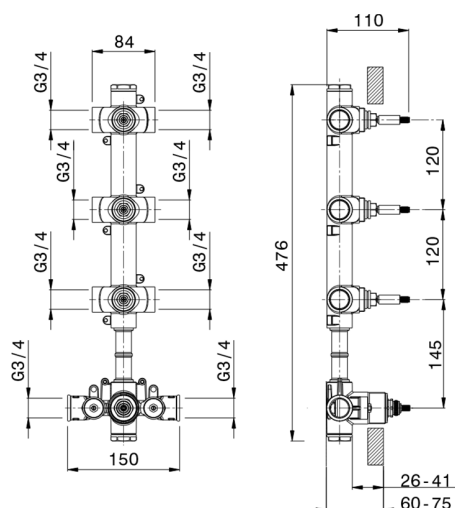

## 3 Function Concealed Thermostatic Built-in Part CONCEALED\_ZA00V300

MODEL **ZA00V300**

3 Function Concealed Thermostatic Built-in Part

AVAILABLE FINISHINGS

CHARACTERISTICS

Concealed **1**  
 Cartridge Spare Parts **23.51A.HF**  
**HF Thermostatic Valve**