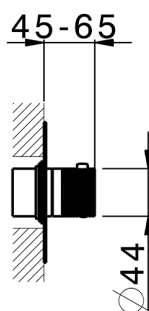

Cover Part for 3 Function Concealed Thermo. Valve WELLNESS_X100R300

MODEL **X100R300**

Cover Part for 3 Function Concealed Thermo.Valve,for item ZA00R300 horizontal installation,for item ZA00V300 vertical installation,Inox AISI 316L

AVAILABLE FINISHINGS

- **D1** D1 Brushed Inox
- **5H** 5H Dark Brass Brushed
- **5L** 5L Brushed Black Titanium
- **5N** 5N Brushed Rose Gold

CHARACTERISTICS

Installation **Concealed**
Required concealed parts **ZA00V300**
ZA00R300

Thermostatic

The Cisal thermostatic is your personal water manager, helping you to handle, control and save water and energy.