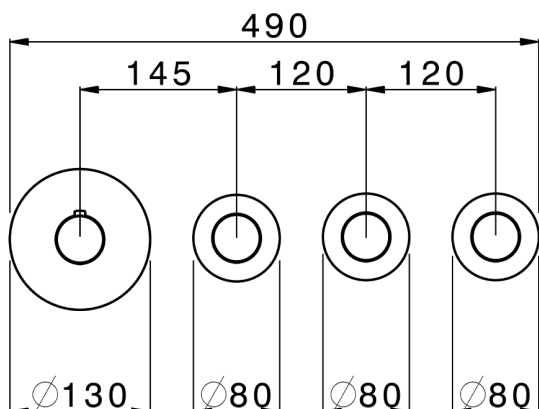

Cover Part for 3 Function Concealed Thermo. Valve WELLNESS_X100R300

MODEL **X100R300**

Cover Part for 3 Function Concealed Thermo.Valve,for item ZA00R300 horizontal installation,for item ZA00V300 vertical installation,Inox AISI 316L

AVAILABLE FINISHINGS

- **D1** D1 Brushed Inox
- **5H** 5H Dark Brass Brushed
- **5L** 5L Brushed Black Titanium
- **5N** 5N Brushed Rose Gold

CHARACTERISTICS

Installation **Concealed**
Required concealed parts **ZA00V300**
ZA00R300

Thermostatic

The Cisal thermostatic is your personal water manager, helping you to handle, control and save water and energy.