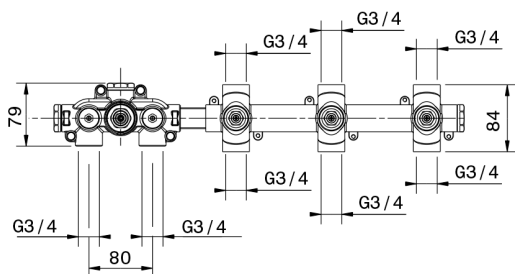

## 3 Function Concealed Thermostatic Built-in Part CONCEALED\_ZA00R300

MODEL **ZA00R300**

3 Function Concealed Thermostatic Built-in Part

AVAILABLE FINISHINGS

CHARACTERISTICS

Concealed **1**  
 Cartridge Spare Parts **23.51A.HF**  
**HF Thermostatic Valve**