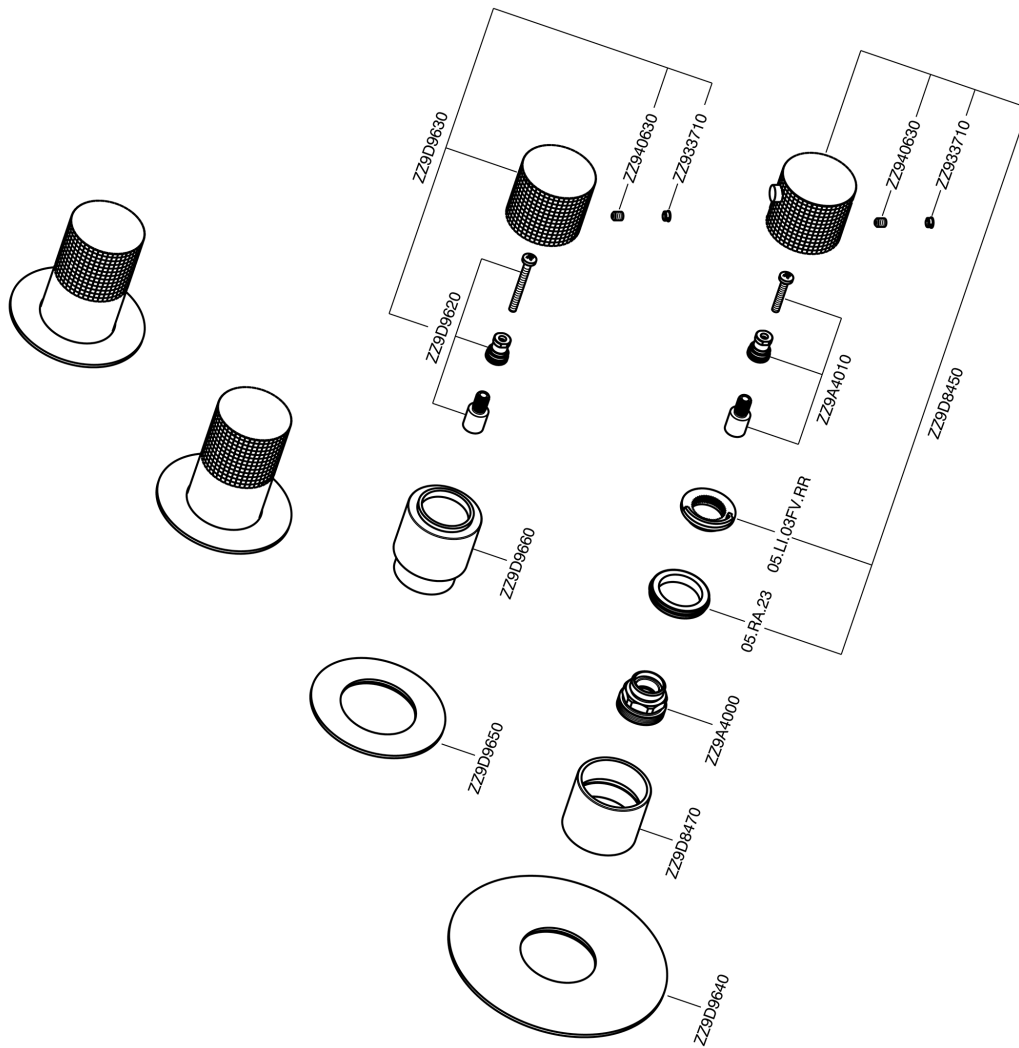

## Cover Part for 3 Function Concealed Thermo. Valve WELLNESS\_X100R300

MODEL **X100R300**

Cover Part for 3 Function Concealed Thermo.Valve,for item ZA00R300 horizontal installation,for item ZA00V300 vertical installation,Inox AISI 316L

### Thermostatic

The Cisal thermostatic is your personal water manager, helping you to handle, control and save water and energy.

## Cover Part for 3 Function Concealed Thermo. Valve WELLNESS\_X100R300

X100R300

<https://en.cisal.it/cover-part-for-3-function-concealed-thermo-valve-wellness-x100r300>

## 3 Function Concealed Thermostatic Built-in Part CONCEALED\_ZA00V300

MODEL **ZA00V300**

3 Function Concealed Thermostatic Built-in Part

AVAILABLE FINISHINGS

CHARACTERISTICS

Concealed **1**  
 Cartridge Spare Parts **23.51A.HF**  
**HF Thermostatic Valve**