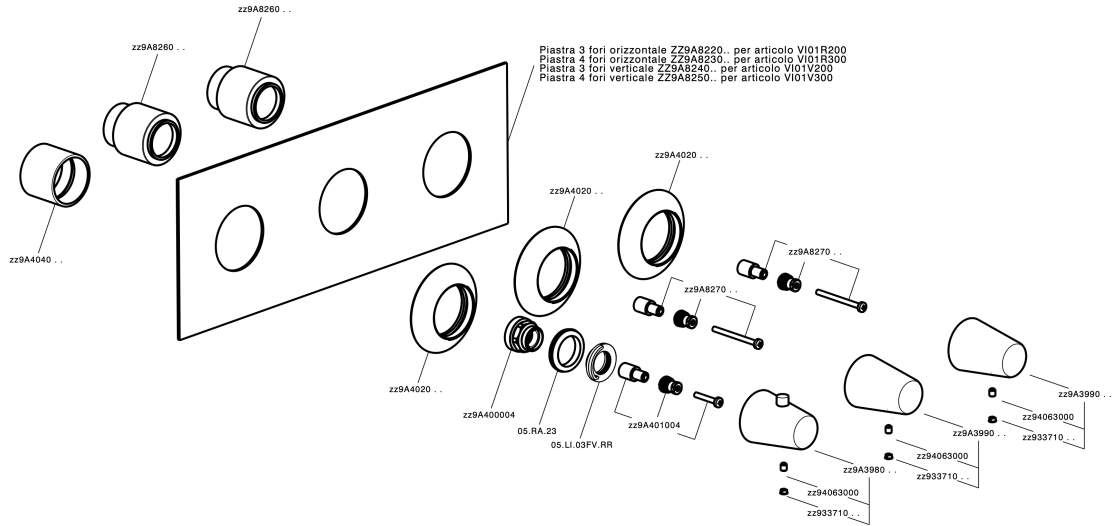

## Cover Part for 2 Function Concealed Thermo Valve WELLNESS\_VI01V200

MODEL **VI01V200**

Cover Part for 2 Function Concealed Thermo Valve, for item ZA01V200

### CHARACTERISTICS

Installation **Concealed**  
 Required concealed parts **ZA01V200**

## Cover Part for 2 Function Concealed Thermo Valve WELLNESS\_VI01V200

VI01V200

<https://en.cisal.it/cover-part-for-2-function-concealed-thermo-valve-wellness-vi01v200>