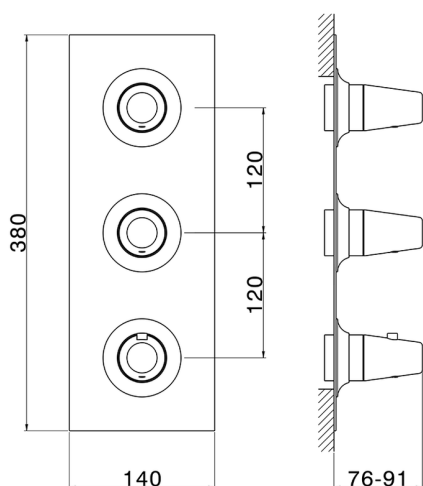

Cover Part for 2 Function Concealed Thermo Valve WELLNESS_VI01V200

MODEL **VI01V200**

Cover Part for 2 Function Concealed Thermo Valve, for item ZA01V200

AVAILABLE FINISHINGS

- **21** 21 Chrome
- **2Q** 2Q Black Titanium
- **40** 40 Matt Black
- **4Q** 4Q Matt White

CHARACTERISTICS

Installation **Concealed**
Required concealed parts **ZA01V200**

Thermostatic

The Cisal thermostatic is your personal water manager, helping you to handle, control and save water and energy.